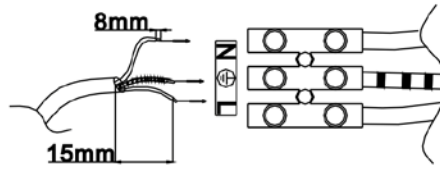

Electrical Supply

1

2