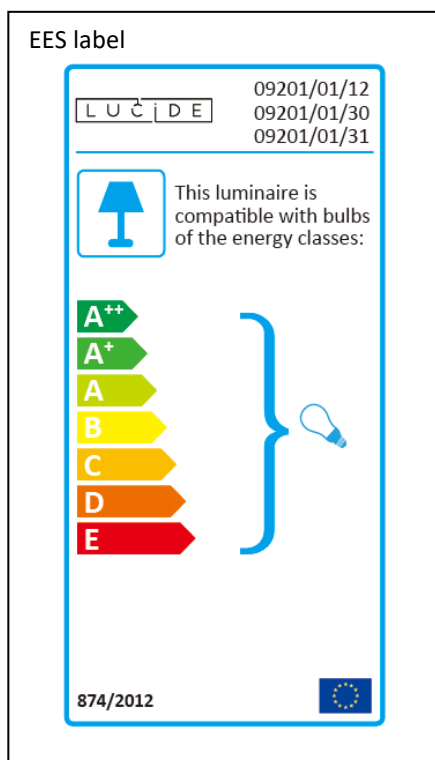

Von der Garantie ausgenommen: 1. Gebrochene Glasteile der Fassung werden nur innerhalb von 14 Tagen ab Kauf durch den Endkunden ersetzt. 2. Normaler Verschleiß, Verfärbungen aufgrund des normalen Gebrauchs. 3. Beschädigungen aufgrund externer Ursachen wie Feuer, Wasser, unsachgemäße Nutzung/ Installation oder Wartung des Produkts.

Kunden müssen das defekte Produkt/Teil und den Originalkaufbeleg einsenden, um Garantieansprüche geltend zu machen.

Deklaracja gwarancji:

LucideNV gwarantuje, że dostarczone produkty będą wolne od defektów materiałowych oraz produkcyjnych przez okres 2 lat od daty zakupu przez użytkownika końcowego, jeżeli urządzenie jest zainstalowane i prawidłowo utrzymywane zgodnie z instrukcją obsługi.

Wyłączenie z gwarancji: 1. Rozbite szkło zostanie wymienione tylko do 14 dni od momentu zakupu przez użytkownika końcowego. 2. Normalne zużycie, utrata koloru w wyniku normalnego użytkowania. 3. Uszkodzenie spowodowane czynnikami zewnętrznymi takimi, jak ogień, woda, nieprawidłowe używanie/ instalacja lub utrzymywanie produktu.

W celu uzyskania gwarancji klient musi zwrócić uszkodzony przedmiot oraz oryginalny dowód zakupu.

Other languages of the manual and further explanations can be found on our website.