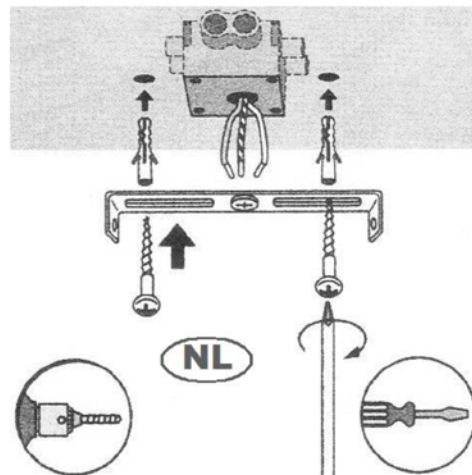

Electrical Supply

1

2

3

4