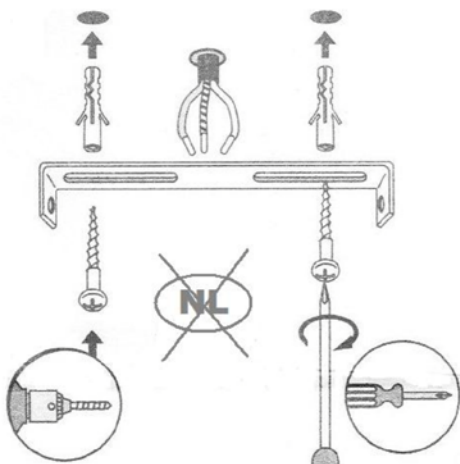

Electrical Supply

1

2

3

4