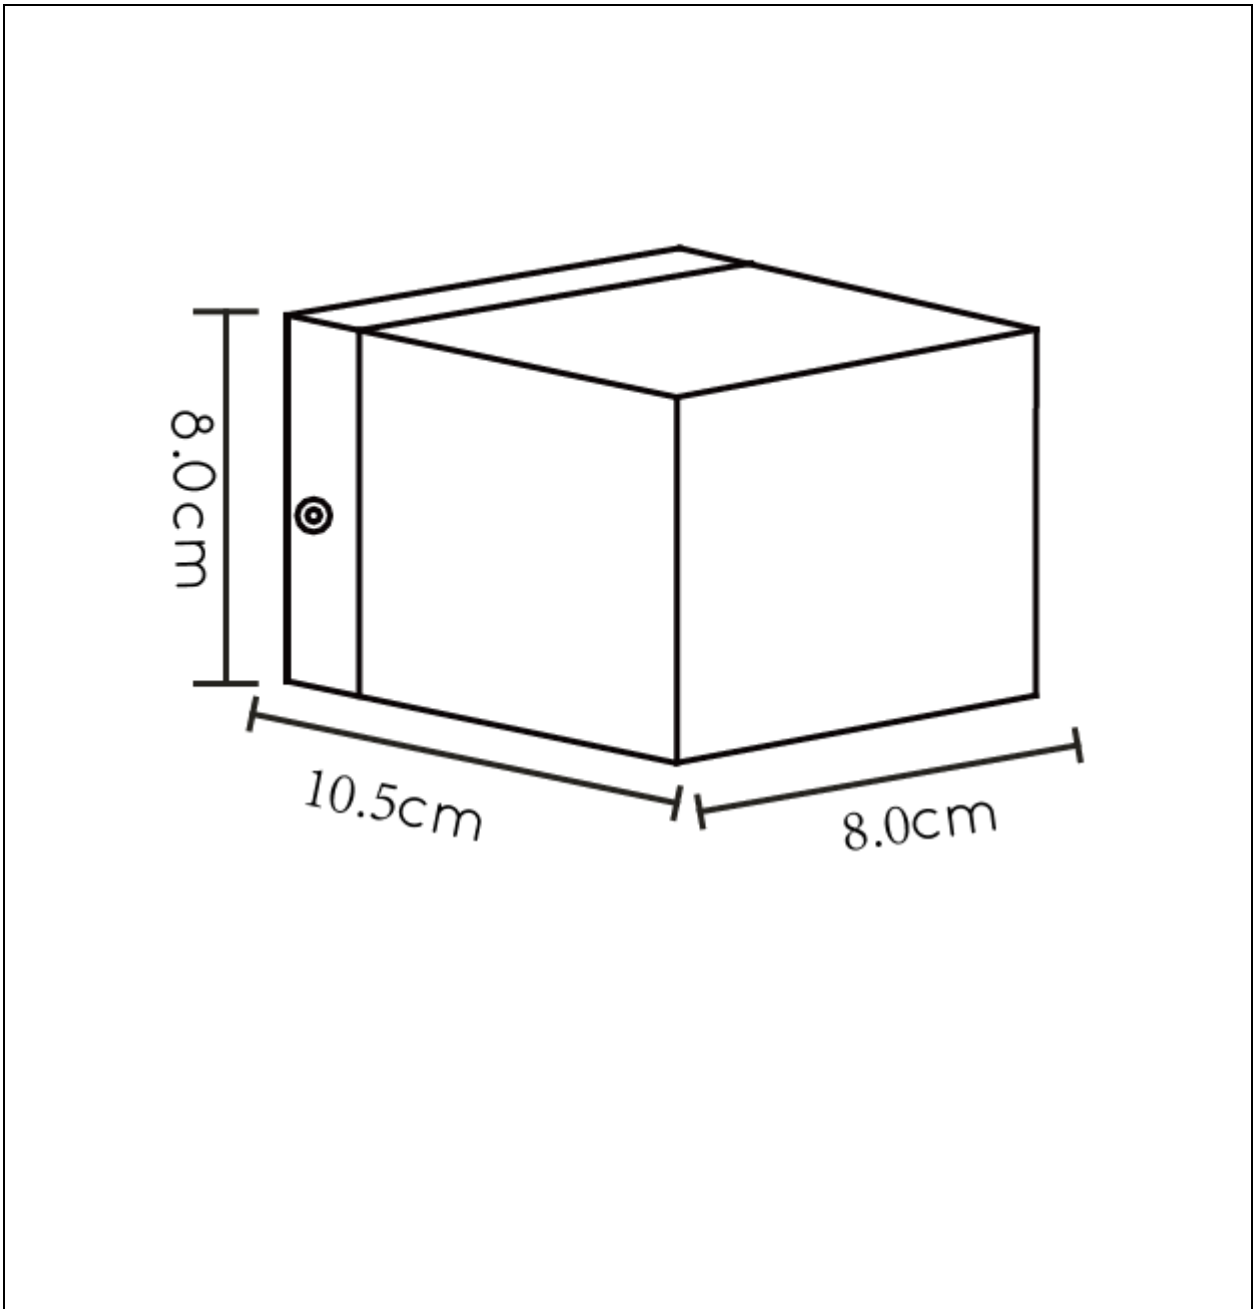

LUCIDE

Item number: 09201/01/12, 09101/01/30, 09201/01/31

Technical details

Materials used:	aluminium
Color:	Aluminium,Black, White
Dimmable and how is fixture dimmable	
Size:	Height: 80mm
	Length: 80mm
	Width: 105mm
	Net weight: 0.22KGS
Power requirements:	220-240V ~ 50Hz
Bulb type and maximum wattage:	G9 Max 42W
Number of bulbs:	1xG9
IP degree:	IP20