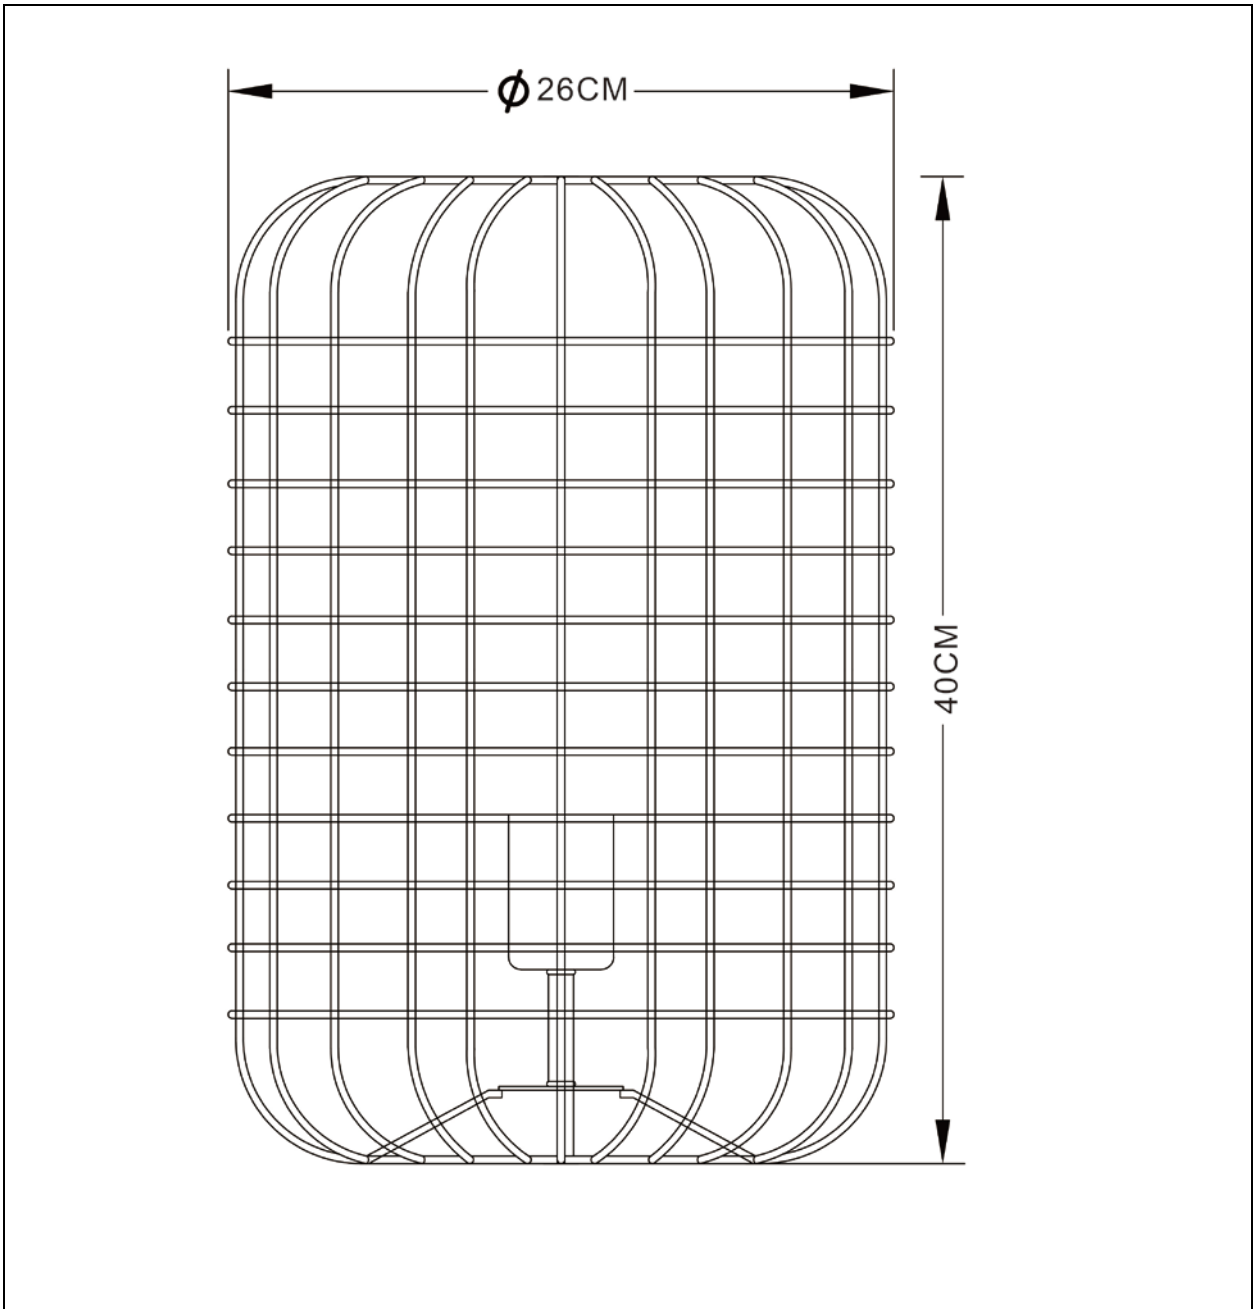

LUCIDE

Item number: 02505/26/30

Technical details

| | |
|--------------------------------------|--------------------|
| Materials used: | Metal |
| Color: | Sand black |
| Dimmable and how is fixture dimmable | No |
| Size: | Height: 40cm |
| | Length: 26cm |
| | Width: 26cm |
| | Net weight: 1.27kg |
| Power requirements: | 220-240V/50Hz |
| Bulb type and maximum wattage: | E27 Max.60W |
| Number of bulbs: | 1 pcs E27 |
| IP degree: | IP20 |