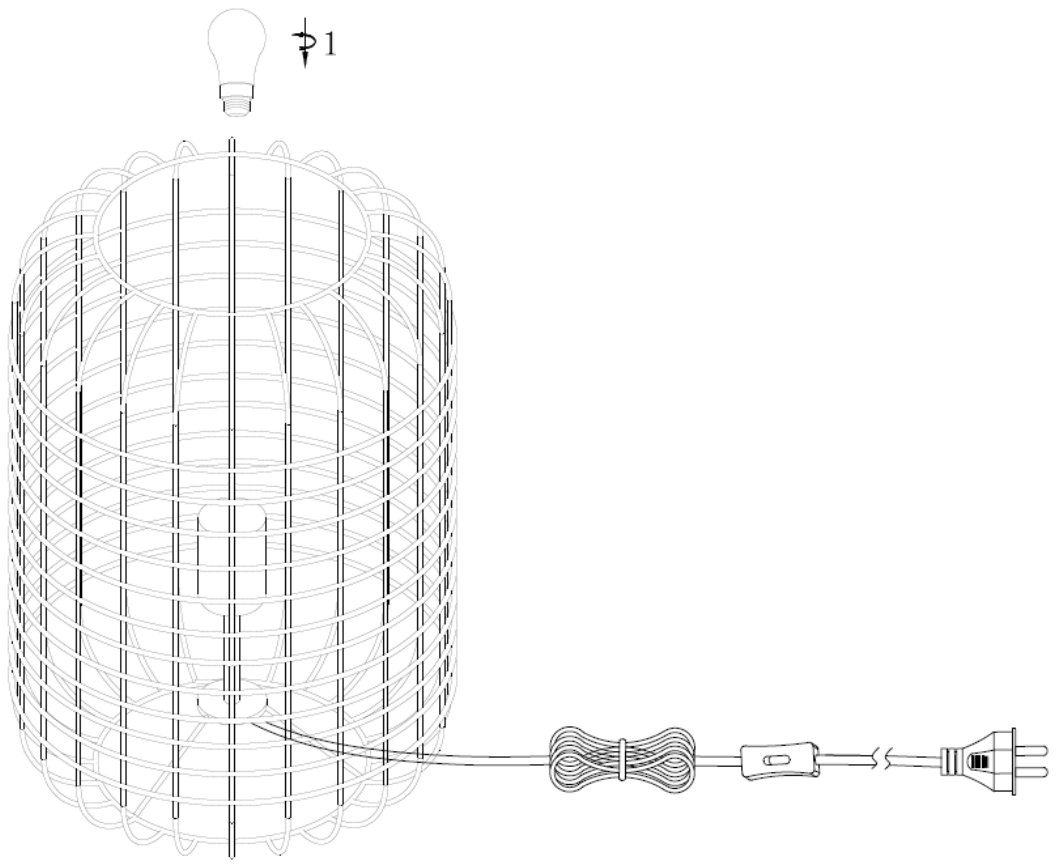

LUCIDE

Item number: 02505/26/30

Technical details

| | |
|--------------------------------------|--------------------|
| Materials used: | Metal |
| Color: | Sand black |
| Dimmable and how is fixture dimmable | No |
| Size: | Height: 40cm |
| | Length: 26cm |
| | Width: 26cm |
| | Net weight: 1.27kg |
| Power requirements: | 220-240V/50Hz |
| Bulb type and maximum wattage: | E27 Max.60W |
| Number of bulbs: | 1 pcs E27 |
| IP degree: | IP20 |