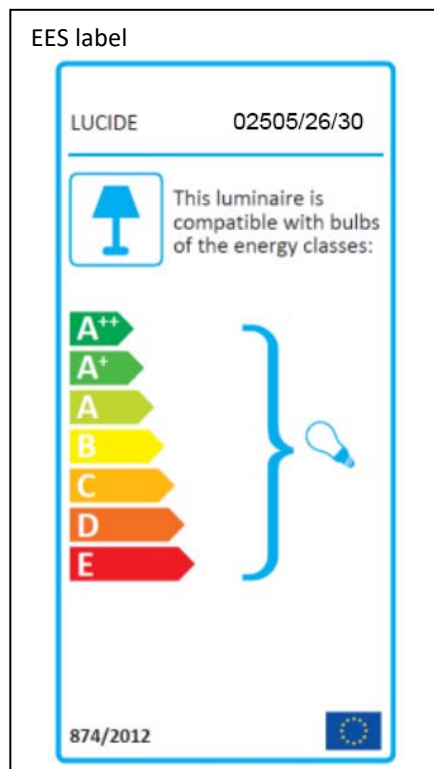

Von der Garantie ausgenommen: 1. Gebrochene Glasteile der Fassung werden nur innerhalb von 14 Tagen ab Kauf durch den Endkunden ersetzt. 2. Normaler Verschleiß, Verfärbungen aufgrund des normalen Gebrauchs. 3. Beschädigungen aufgrund externer Ursachen wie Feuer, Wasser, unsachgemäße Nutzung/ Installation oder Wartung des Produkts.

Kunden müssen das defekte Produkt/Teil und den Originalkaufbeleg einsenden, um Garantieansprüche geltend zu machen.

Deklaracja gwarancji:

LucideNV gwarantuje, że dostarczone produkty będą wolne od defektów materiałowych oraz produkcyjnych przez okres 2 lat od daty zakupu przez użytkownika końcowego, jeżeli urządzenie jest zainstalowane i prawidłowo utrzymywane zgodnie z instrukcją obsługi.

Wyłączenie z gwarancji: 1. Rozbite szkło zostanie wymienione tylko do 14 dni od momentu zakupu przez użytkownika końcowego. 2. Normalne zużycie, utrata koloru w wyniku normalnego użytkowania. 3. Uszkodzenie spowodowane czynnikami zewnętrznymi takimi, jak ogień, woda, nieprawidłowe używanie/ instalacja lub utrzymywanie produktu.

W celu uzyskania gwarancji klient musi zwrócić uszkodzony przedmiot oraz oryginalny dowód zakupu.

Other languages of the manual and further explanations can be found on our website.