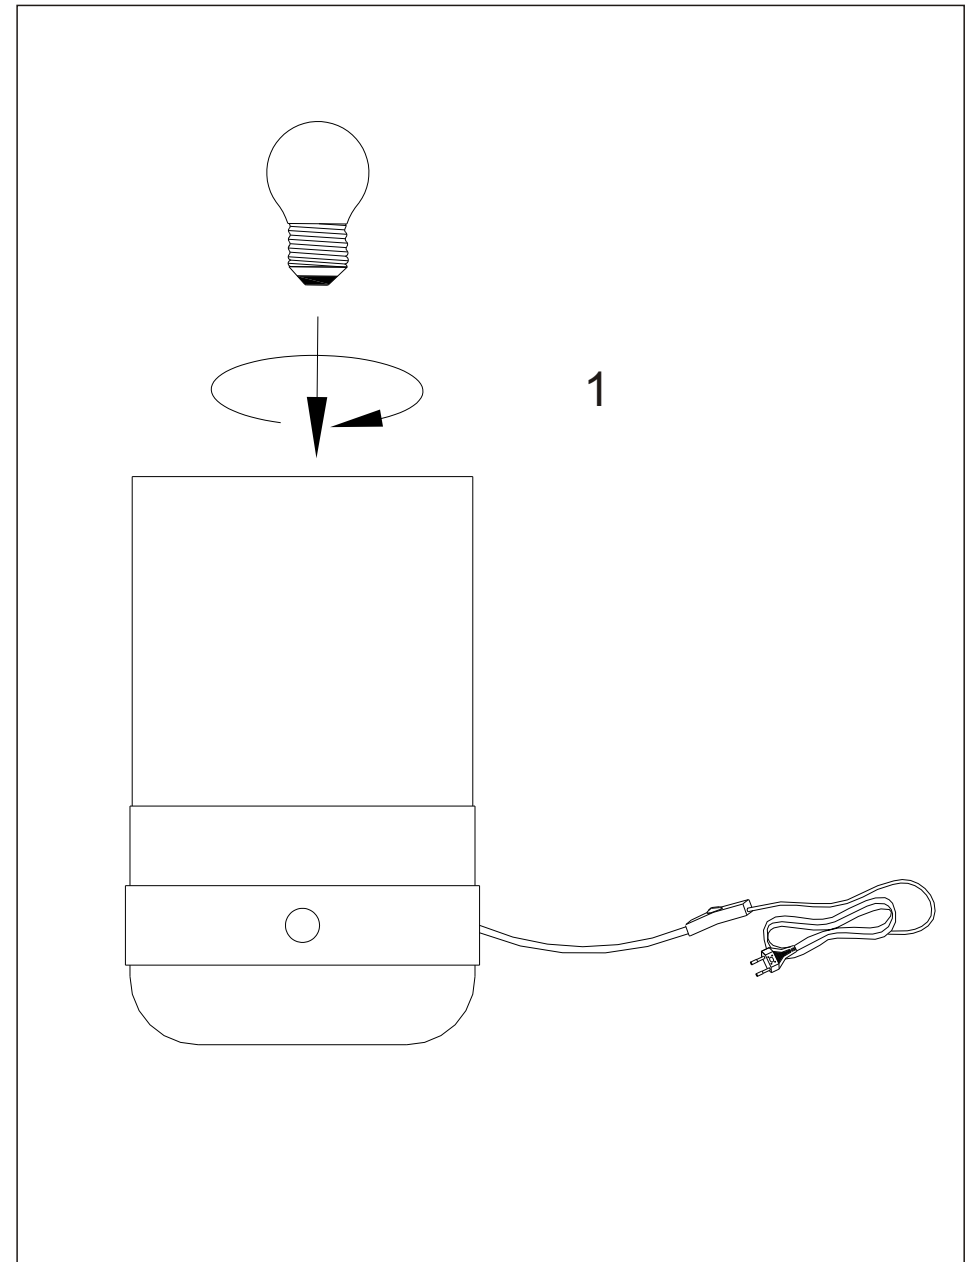

# LUCIDE

Line drawing of the item

Item number: 06519/01/30; 06519/01/31

## Technical details

Materials used:	Metal + glass + leather
Color:	Black/White
Dimmable and how is fixture dimmable	No
Size:	Height: 26cm
	Length: 15cm
	Width: 15cm
	Net weight: 1.0kgs
Power requirements:	220-240V~50Hz
Bulb type and maximum wattage:	E27 Max. 40W
Number of bulbs:	1xE27
IP degree:	IP20