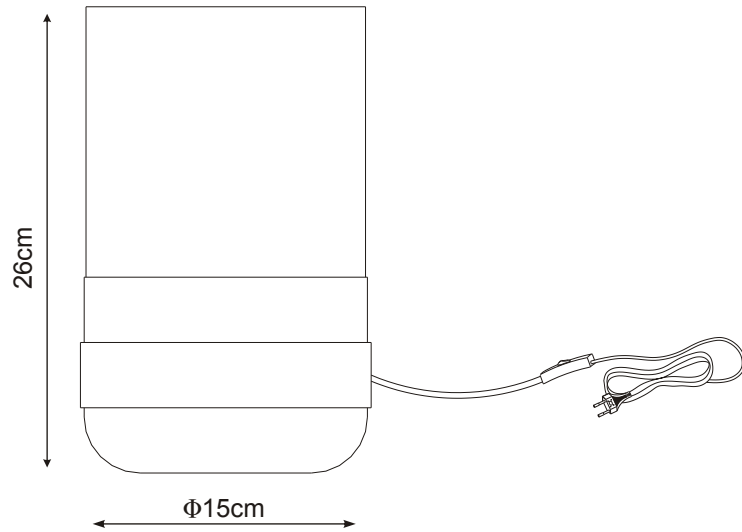

# LUCIDE

Line drawing of the item

Item number: 06519/01/30; 06519/01/31

## Technical details

Materials used:	Metal + glass + leather
Color:	Black/White
Dimmable and how is fixture dimmable	No
Size:	Height: 26cm
	Length: 15cm
	Width: 15cm
	Net weight: 1.0kgs
Power requirements:	220-240V~50Hz
Bulb type and maximum wattage:	E27 Max. 40W
Number of bulbs:	1xE27
IP degree:	IP20