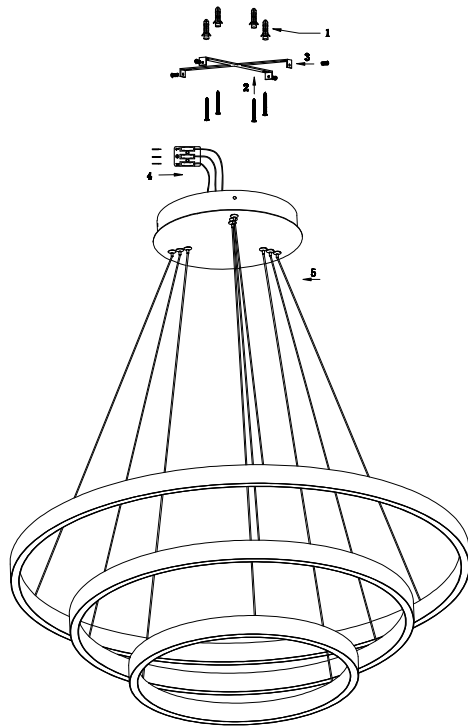

Instruction

MOD058PL-L100B4K

MAX 115W
4000 Lumen

Model: MOD058PL-L100B4K
Collection: Technical
Series: Rim

Pendant Lamps