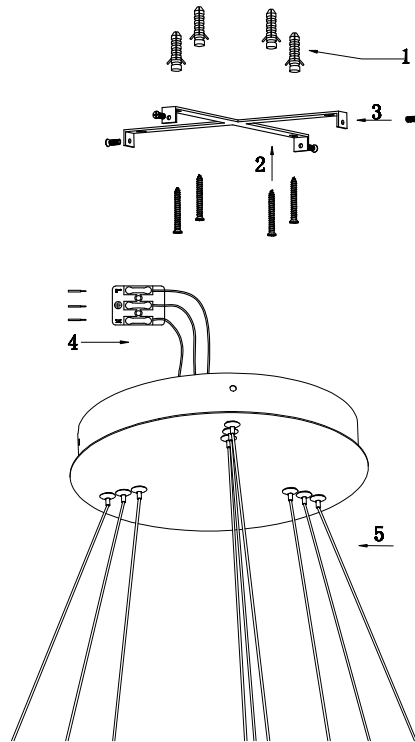

Instruction

MOD058PL-L100B4K

MAX 115W
4000 Lumen

Model: MOD058PL-L100B4K
Collection: Technical
Series: Rim

Pendant Lamps