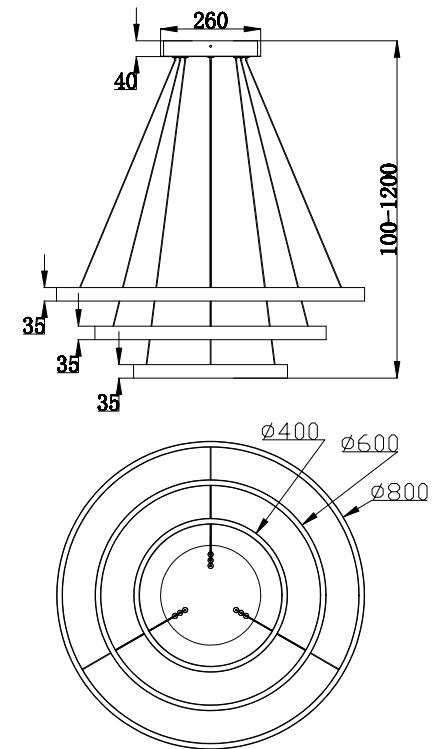

Instruction

MOD058PL-L100B4K

MAX 115W
4000 Lumen

Model: MOD058PL-L100B4K
Collection: Technical
Series: Rim

Pendant Lamps