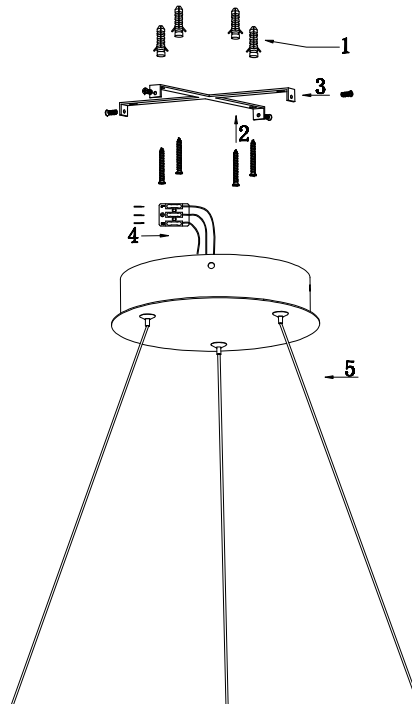

# Instruction

MOD058PL-L32B4K

MAX 37W  
1300 Lumen

Model: MOD058PL-L32B4K  
Collection: Technical  
Series: Rim

Pendant Lamps