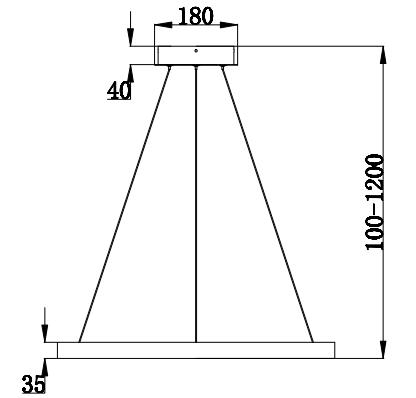

# Instruction

MOD058PL-L32B4K

MAX 37W  
1300 Lumen

Model: MOD058PL-L32B4K  
Collection: Technical  
Series: Rim

Pendant Lamps