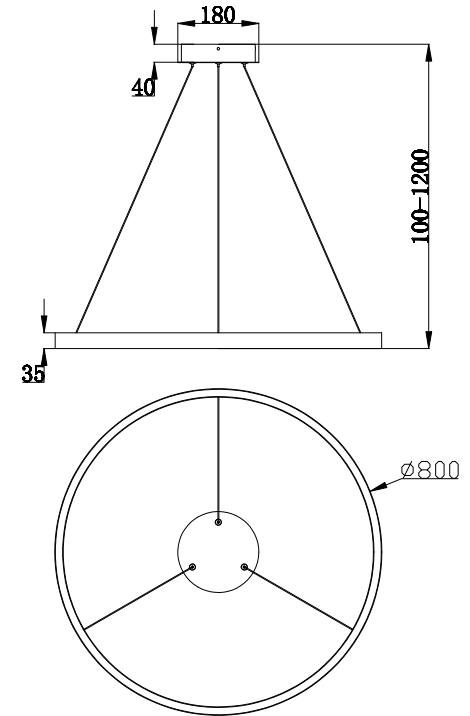

Instruction

MOD058PL-L42BS4K

MAX 51W
3000 Lumen

Model: MOD058PL-L42BS4K
Collection: Technical
Series: Rim

Pendant Lamps