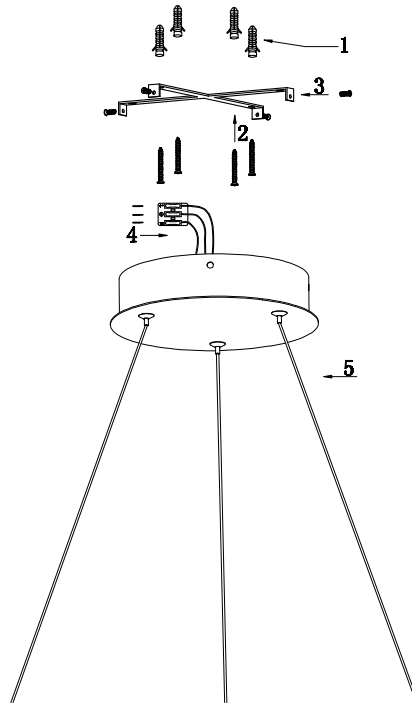

Instruction

MOD058PL-L42BS4K

MAX 51W
3000 Lumen

Model: MOD058PL-L42BS4K
Collection: Technical
Series: Rim

Pendant Lamps