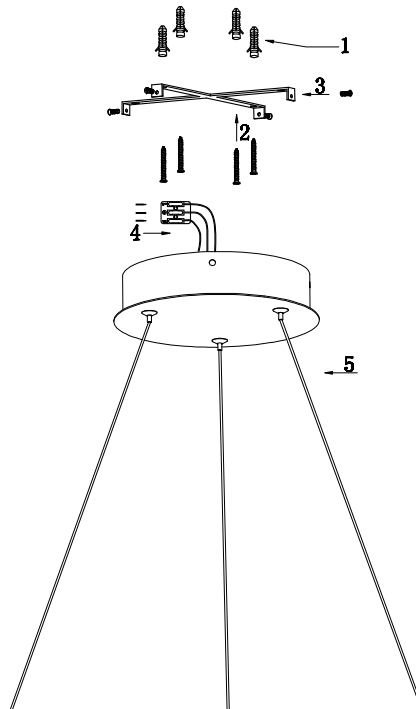

Instruction

MOD058PL-L54BS4K

MAX 61W
3500 Lumen

Model: MOD058PL-L54BS4K
Collection: Technical
Series: Rim

Pendant Lamps