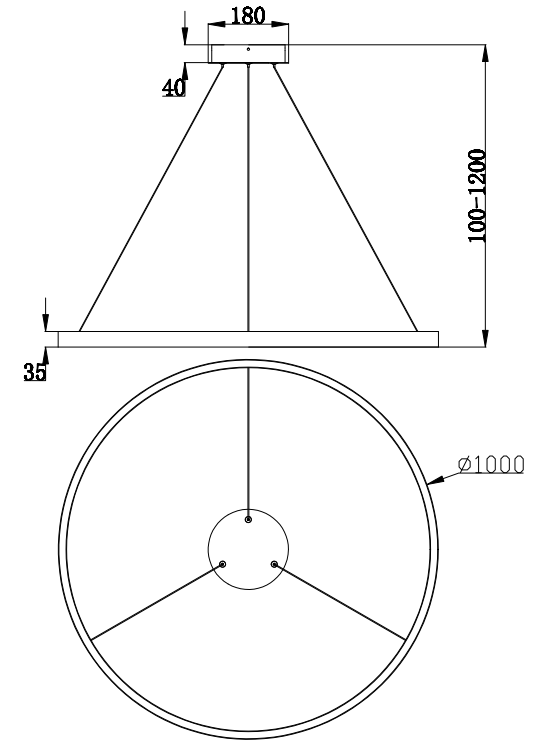

Instruction

MOD058PL-L54BS4K

MAX 61W
3500 Lumen

Model: MOD058PL-L54BS4K
Collection: Technical
Series: Rim

Pendant Lamps