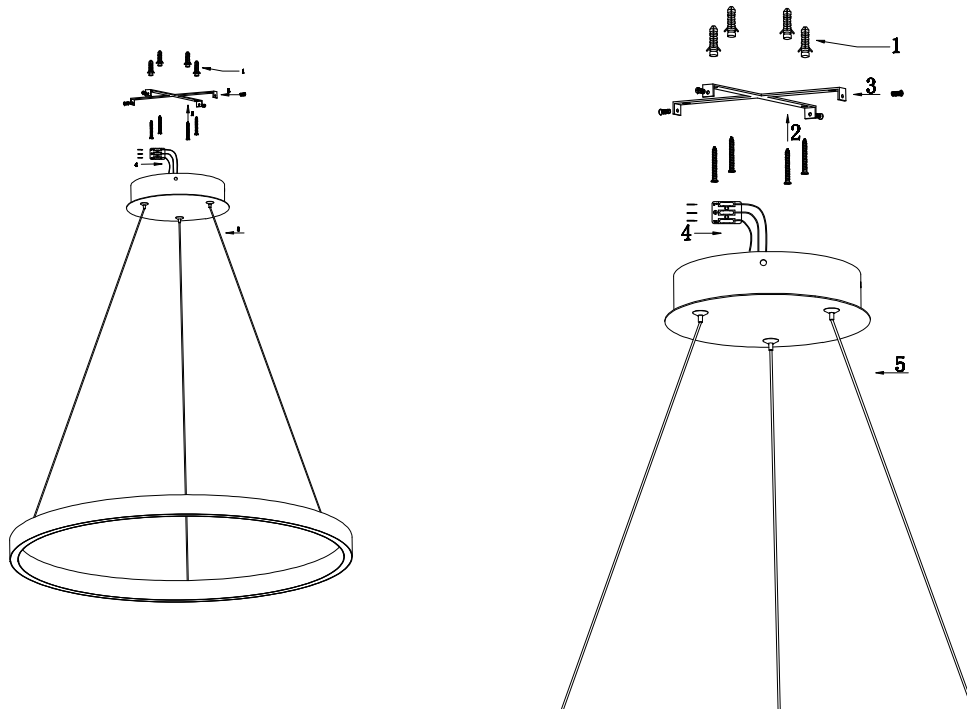

# Instruction

MOD058PL-L54W4K

MAX 61W  
3500 Lumen

Model: MOD058PL-L54W4K  
Collection: Technical  
Series: Rim

Pendant Lamps