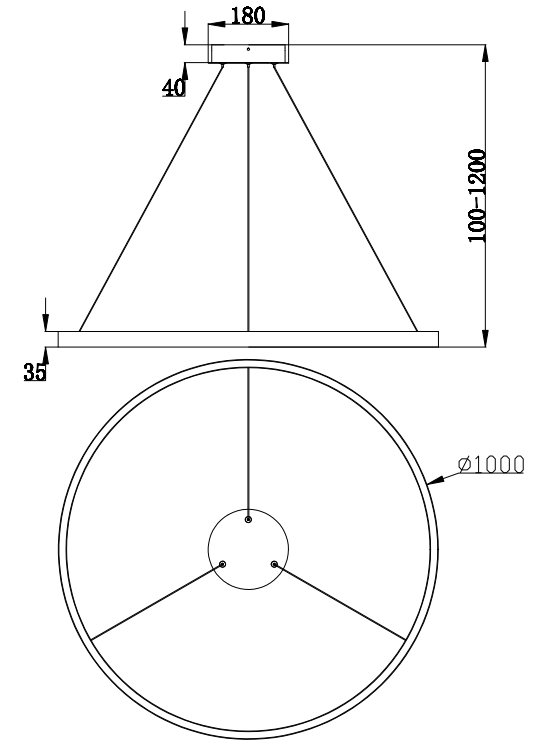

# Instruction

MOD058PL-L54W4K

MAX 61W  
3500 Lumen

Model: MOD058PL-L54W4K  
Collection: Technical  
Series: Rim

Pendant Lamps