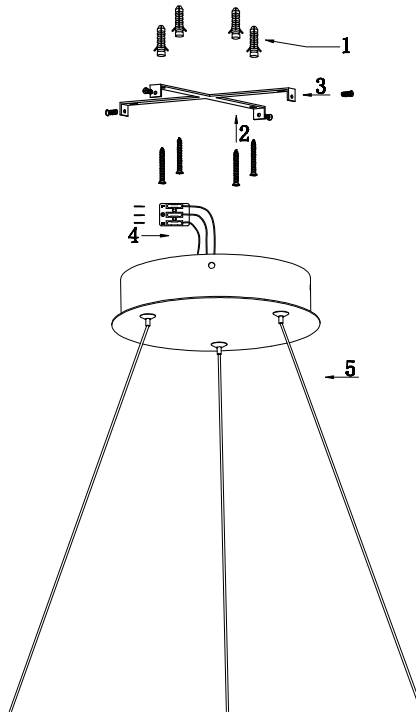

# Instruction

MOD058PL-L65B4K

MAX 81W  
2800 Lumen

Model: MOD058PL-L65B4K  
Collection: Technical  
Series: Rim

Pendant Lamps