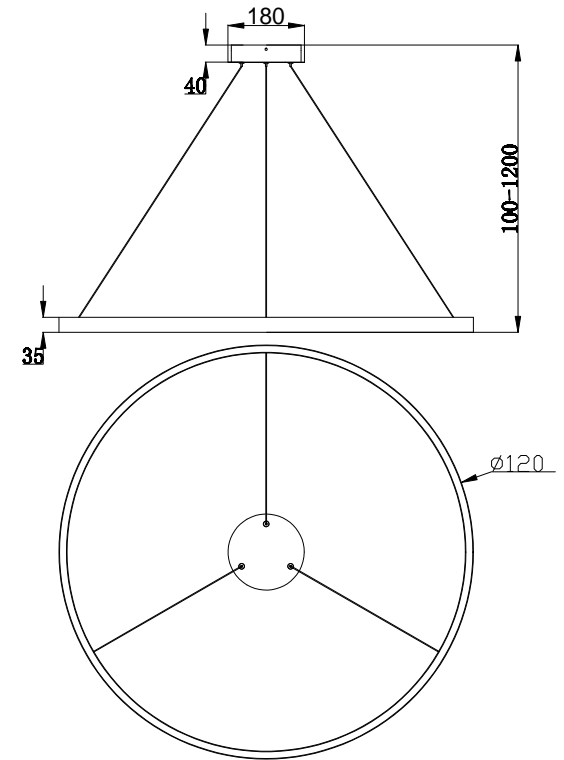

# Instruction

MOD058PL-L65B4K

MAX 81W  
2800 Lumen

Model: MOD058PL-L65B4K  
Collection: Technical  
Series: Rim

Pendant Lamps