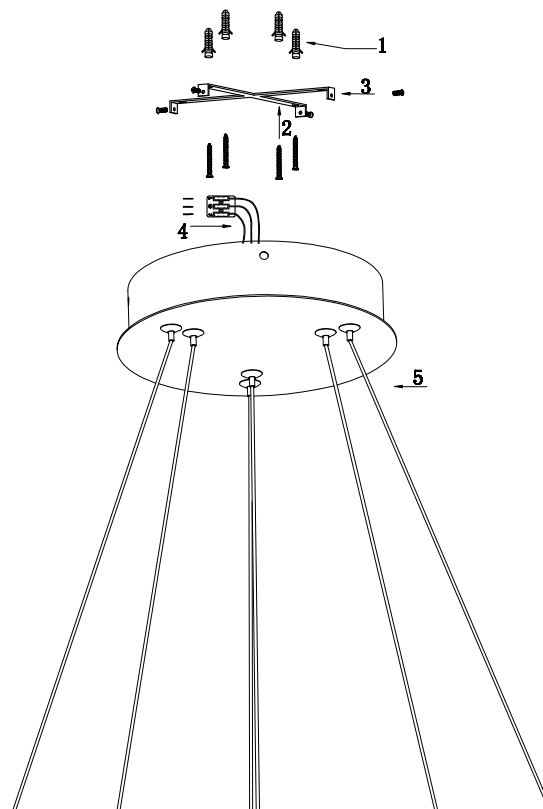

# Instruction

MOD058PL-L74W4K

MAX 88W  
5200 Lumen

Model: MOD058PL-L74W4K  
Collection: Technical  
Series: Rim

Pendant Lamps