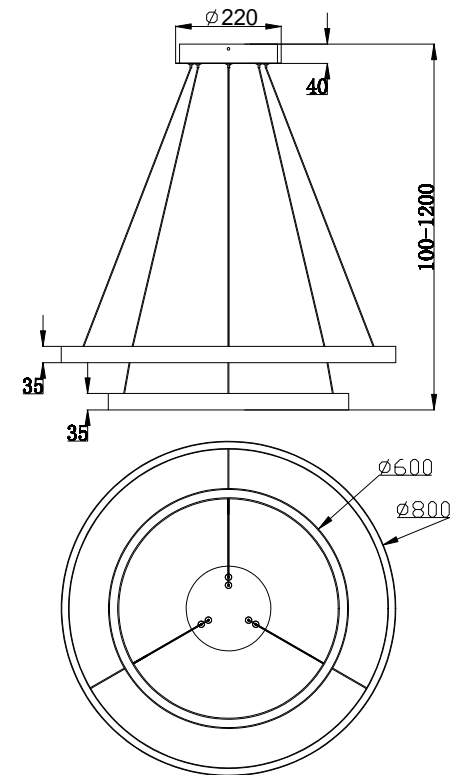

# Instruction

MOD058PL-L74W4K

MAX 88W  
5200 Lumen

Model: MOD058PL-L74W4K  
Collection: Technical  
Series: Rim

Pendant Lamps