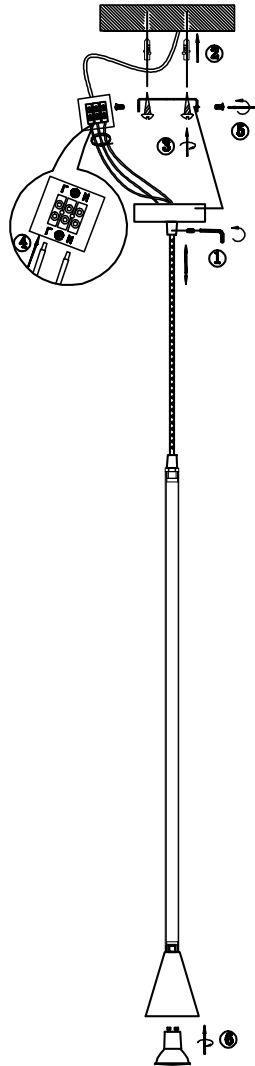

Instruction

P064PL-01W

1 x GU10 (40W)
Recommended to use with LED bulbs

Model: P064PL-01W
Collection: Pendant
Series: Arrow

Pendant Lamps