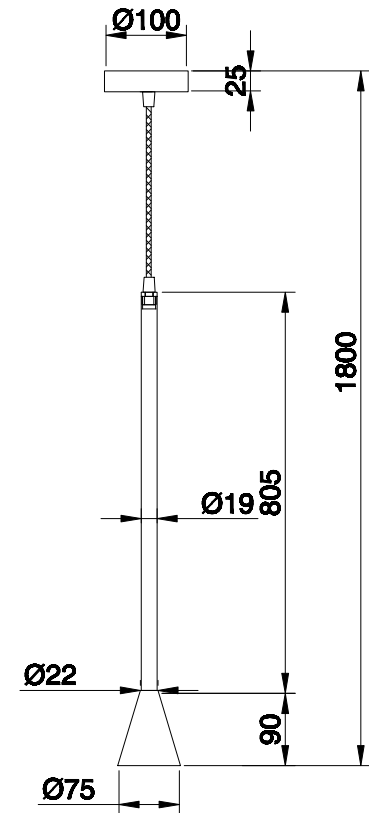

Instruction

P064PL-01W

1 x GU10 (40W)
Recommended to use with LED bulbs

Model: P064PL-01W
Collection: Pendant
Series: Arrow

Pendant Lamps