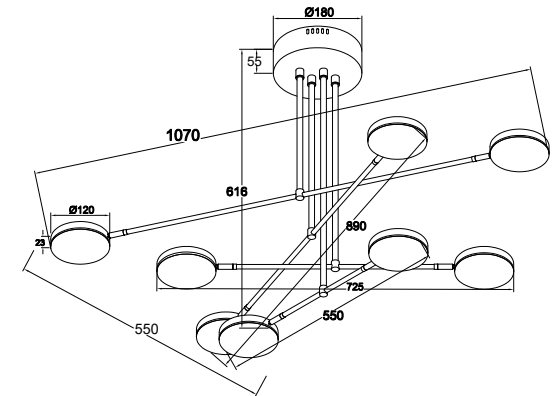

# Instruction

MOD070PL-L48B3K

MAX 48W  
2300 Lumen

Model: MOD070PL-L48B3K  
Collection: Technical  
Series: Fad

Pendant Lamps