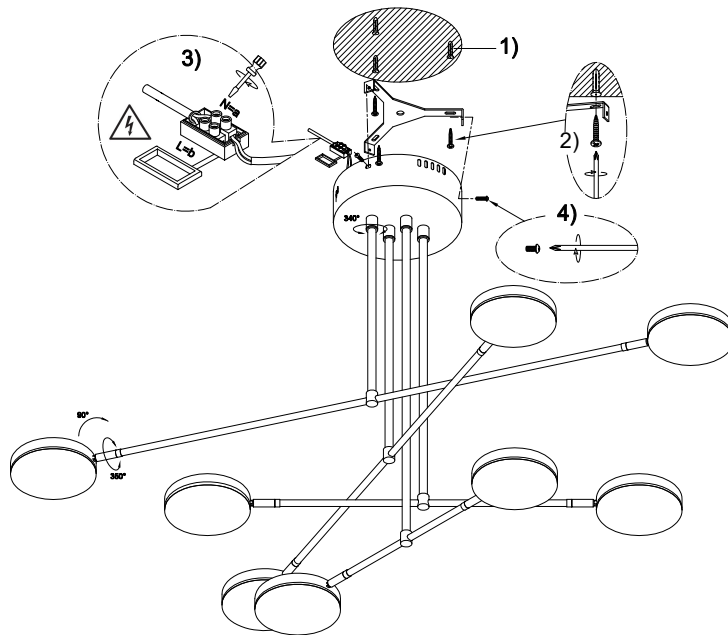

# Instruction

MOD070PL-L48B3K

MAX 48W  
2300 Lumen

Model: MOD070PL-L48B3K  
Collection: Technical  
Series: Fad

Pendant Lamps