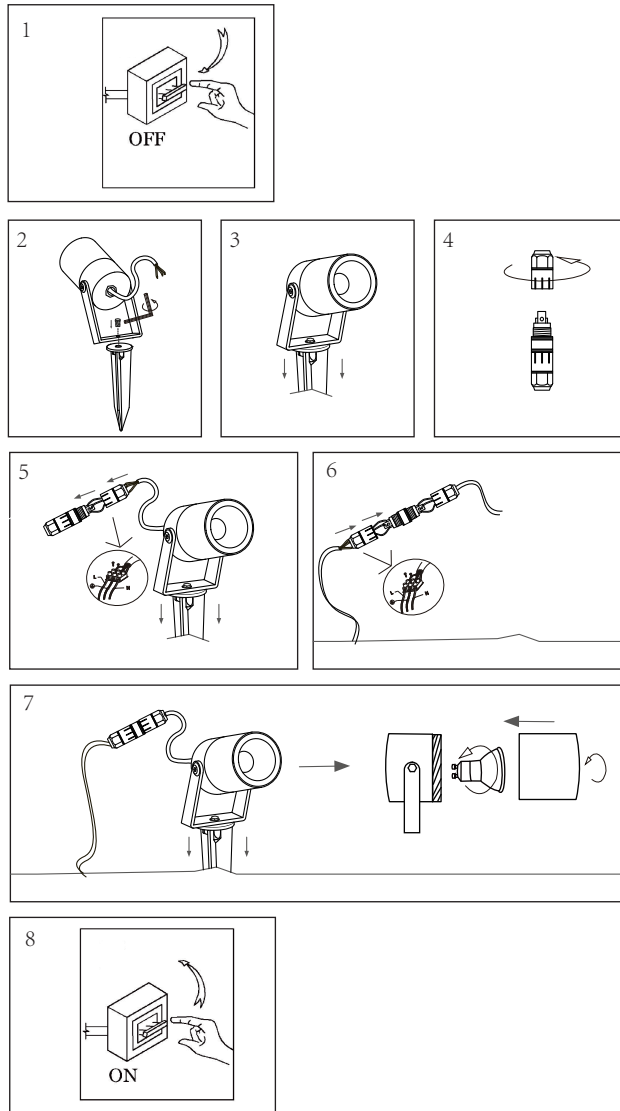

# Instruction

O025FL-01B

1 x GU10 (20W)

Model: O025FL-01B  
Collection: Outdoor  
Series: Scope

Floor Lamps