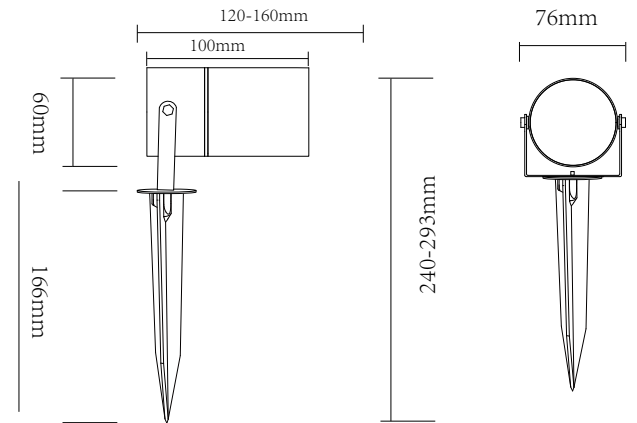

# Instruction

O025FL-01B

1 x GU10 (20W)

Model: O025FL-01B  
Collection: Outdoor  
Series: Scope

Floor Lamps