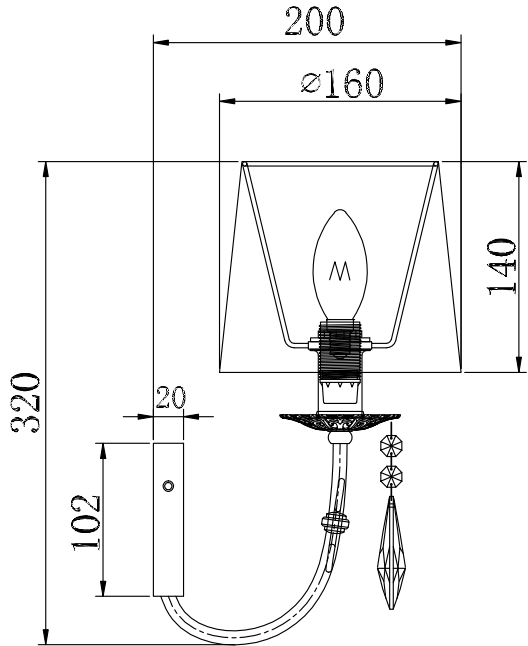

Instruction

Collection: Elegant
Series: Emilia
Model: ARM737-WL-01-W
Wall-mounted

1 x E14 (40w)

MAYTONI
DECORATIVE LIGHTING

www.maytoni.de