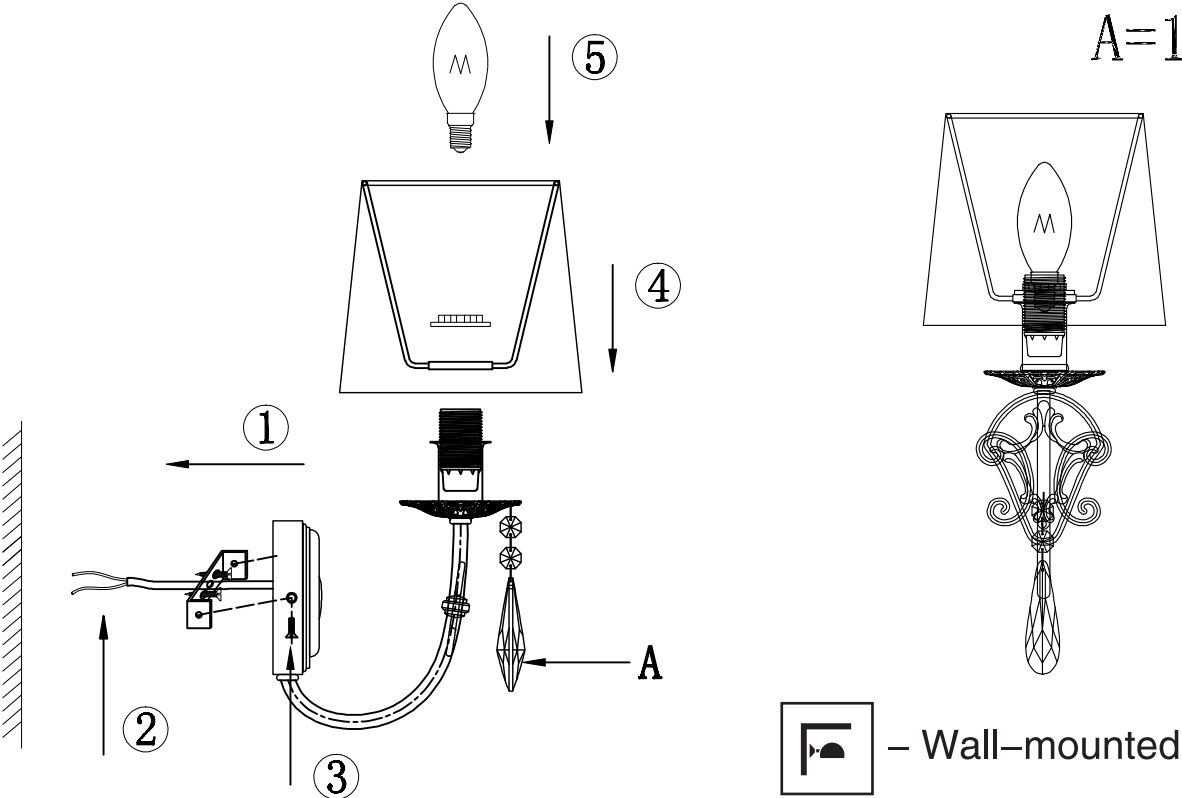

Instruction

Collection: Elegant
Series: Emilia
Model: ARM737-WL-01-W
Wall-mounted

1 x E14 (40w)

MAYTONI
DECORATIVE LIGHTING

www.maytoni.de