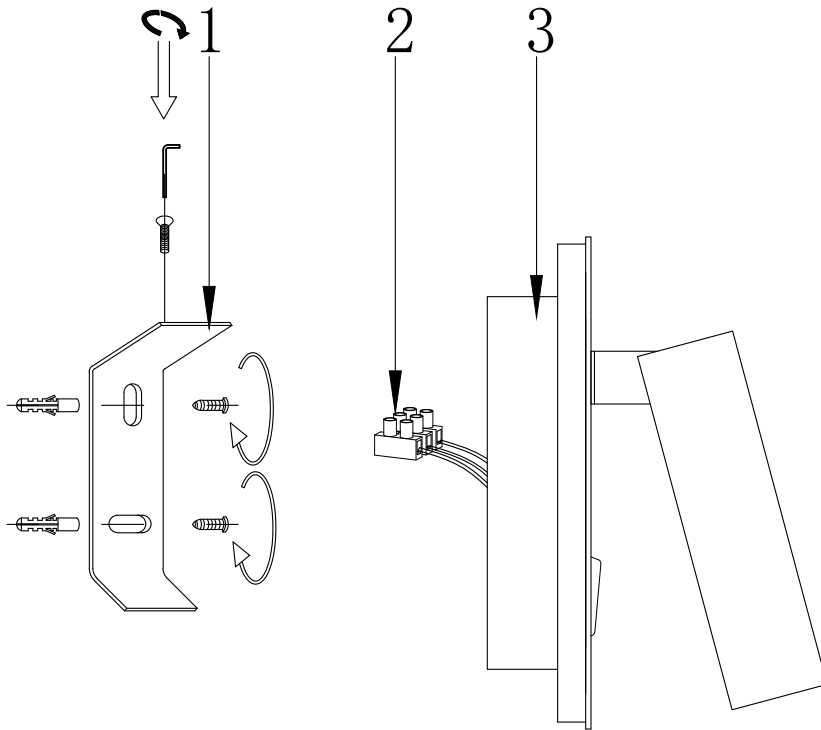

# Instruction

C176-WL-01-6W-B

MAX 9W  
540 Lumen

Model: C176-WL-01-6W-B  
Collection: Ceiling & Wall  
Series: los 176

Wall Lamps