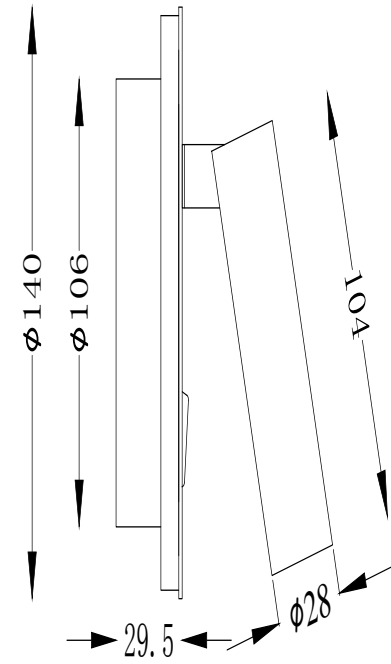

# Instruction

C176-WL-01-6W-B

MAX 9W  
540 Lumen

Model: C176-WL-01-6W-B  
Collection: Ceiling & Wall  
Series: los 176

Wall Lamps