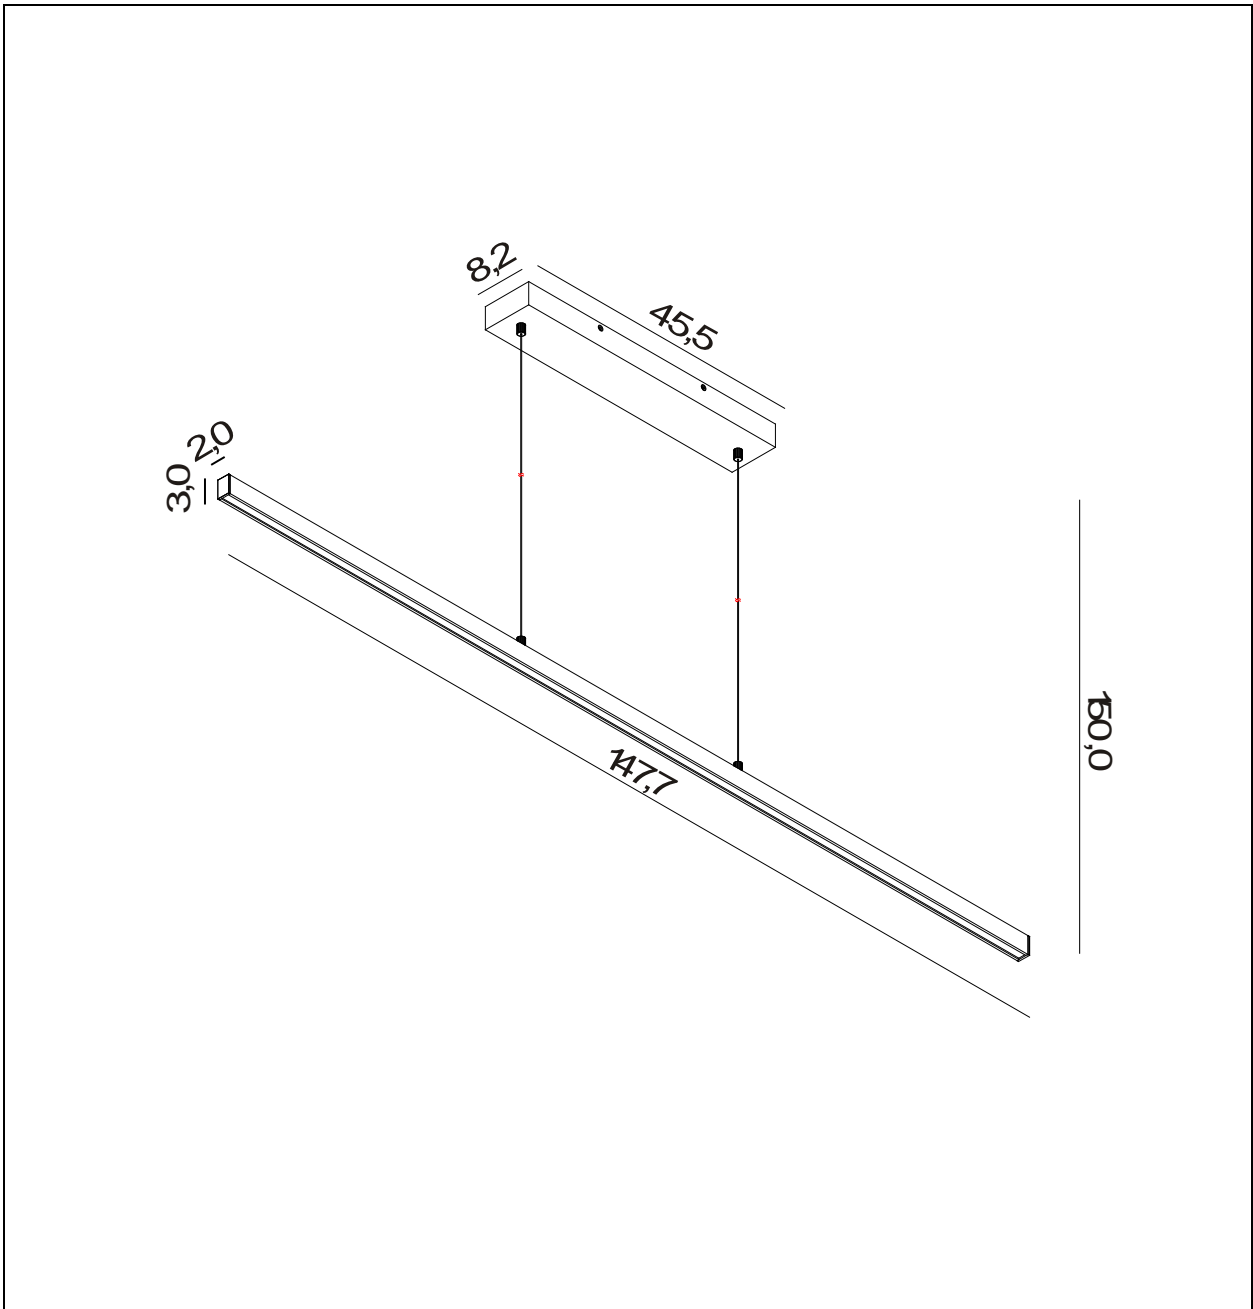

LUCIDE

Item number: 23456/33/43
23461/34/30

Technical details

Materials used:	Aluminium
Color:	Coffee / Black
Dimmable and how is fixture dimmable	Yes
Size:	Height: 150cm
	Length: 147.7cm
	Width: 8.2cm
	Net weight: 2.7kg
Power requirements:	220-240V~50Hz
Bulb type and maximum wattage:	AC LED, 34W
Number of bulbs:	1x34W LED STRIP
IP degree:	IP20