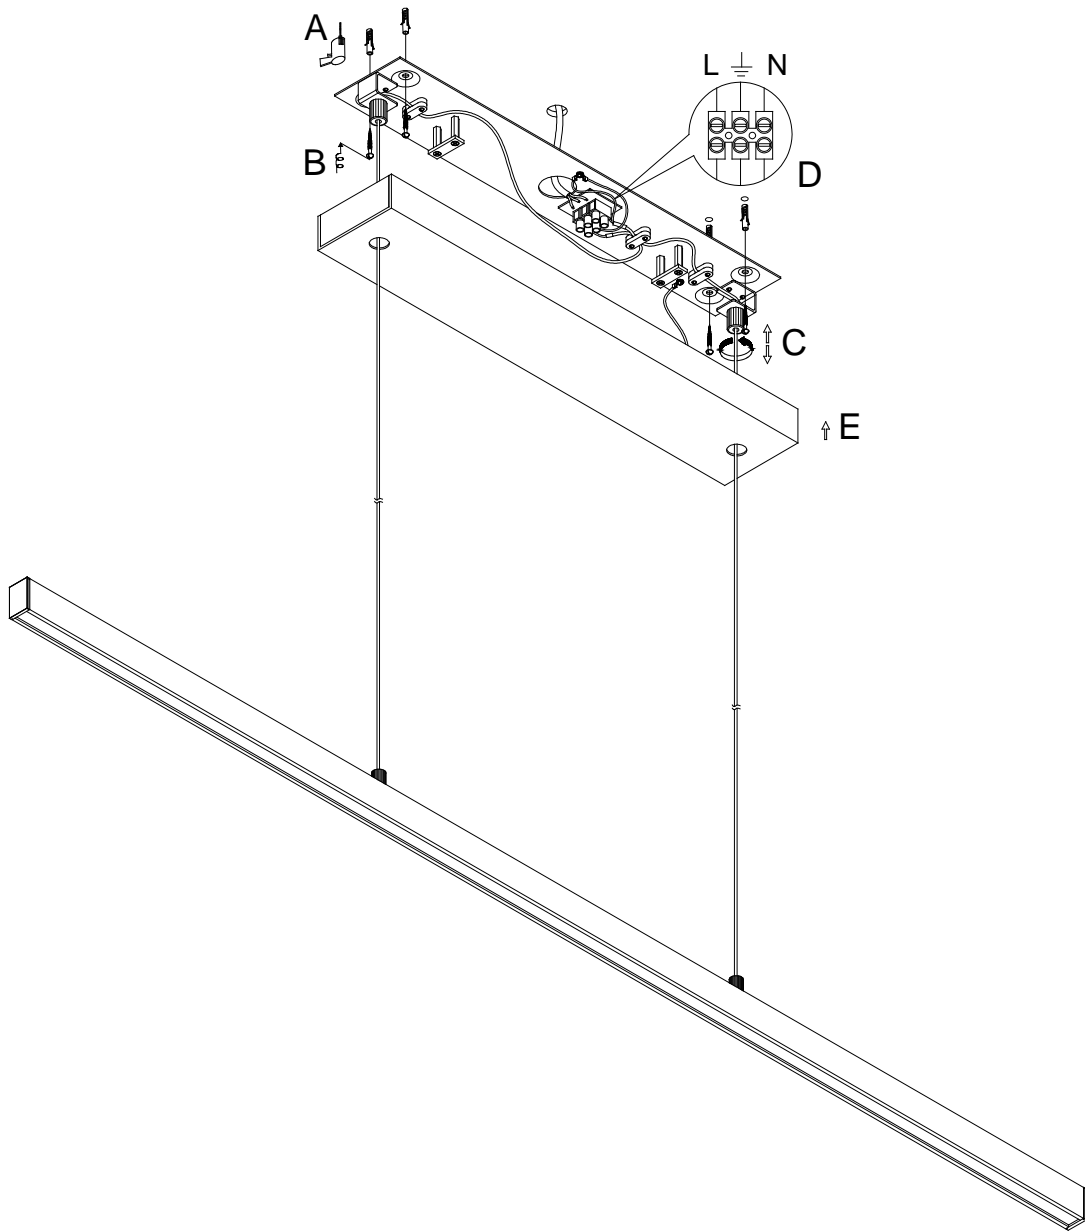

LUCIDE

Item number: 23456/33/43
23461/34/30

Technical details

Materials used:	Aluminium
Color:	Coffee / Black
Dimmable and how is fixture dimmable	Yes
Size:	Height: 150cm
	Length: 147.7cm
	Width: 8.2cm
	Net weight: 2.7kg
Power requirements:	220-240V~50Hz
Bulb type and maximum wattage:	AC LED, 34W
Number of bulbs:	1x34W LED STRIP
IP degree:	IP20