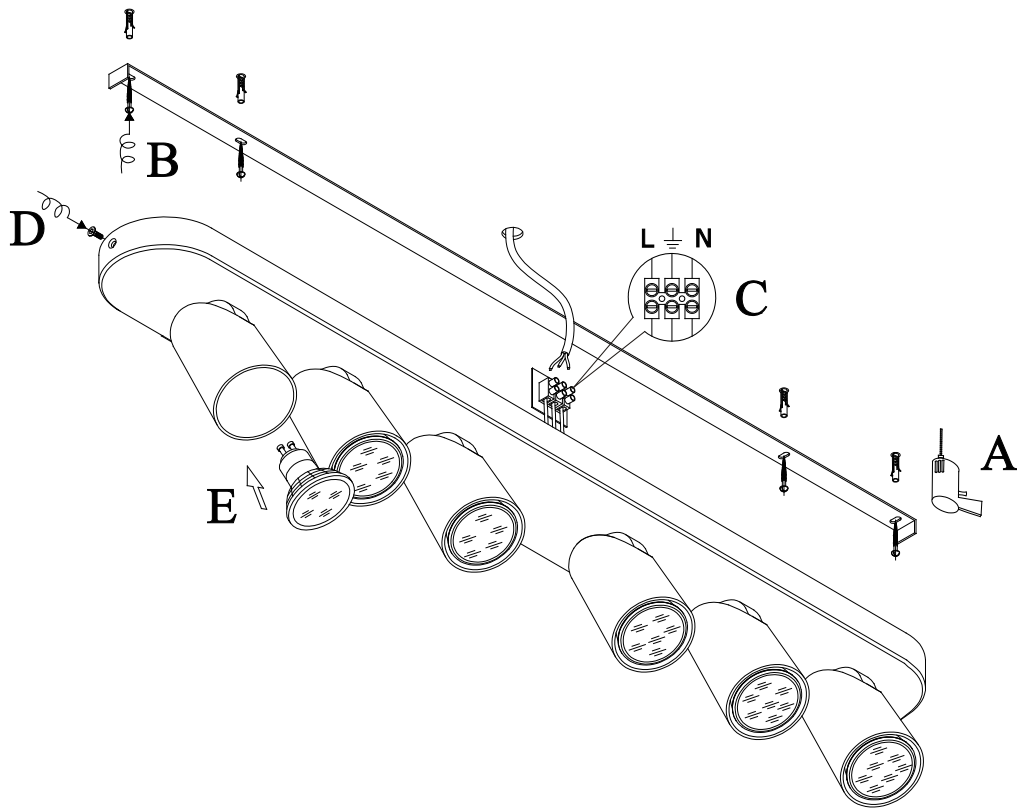

LUCIDE

Item number: 23954/31/30
23954/31/31

Technical details

Materials used:	Aluminium
Color:	Black / White
Dimmable and how is fixture dimmable	Yes, Dim to warm
Size:	Height: 12.5cm
	Length: 85.4cm
	Width: 14cm
	Net weight: 2.6kg
Power requirements:	220-240V~50Hz
Bulb type and maximum wattage:	GU10 Max. 5W LED
Number of bulbs:	6xGU10
IP degree:	IP20