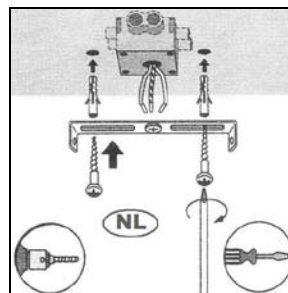

LUCIDE

Item number: 23954/31/30
23954/31/31

Technical details

Materials used:	Aluminium
Color:	Black / White
Dimmable and how is fixture dimmable	Yes, Dim to warm
Size:	Height: 12.5cm
	Length: 85.4cm
	Width: 14cm
	Net weight: 2.6kg
Power requirements:	220-240V~50Hz
Bulb type and maximum wattage:	GU10 Max. 5W LED
Number of bulbs:	6xGU10
IP degree:	IP20