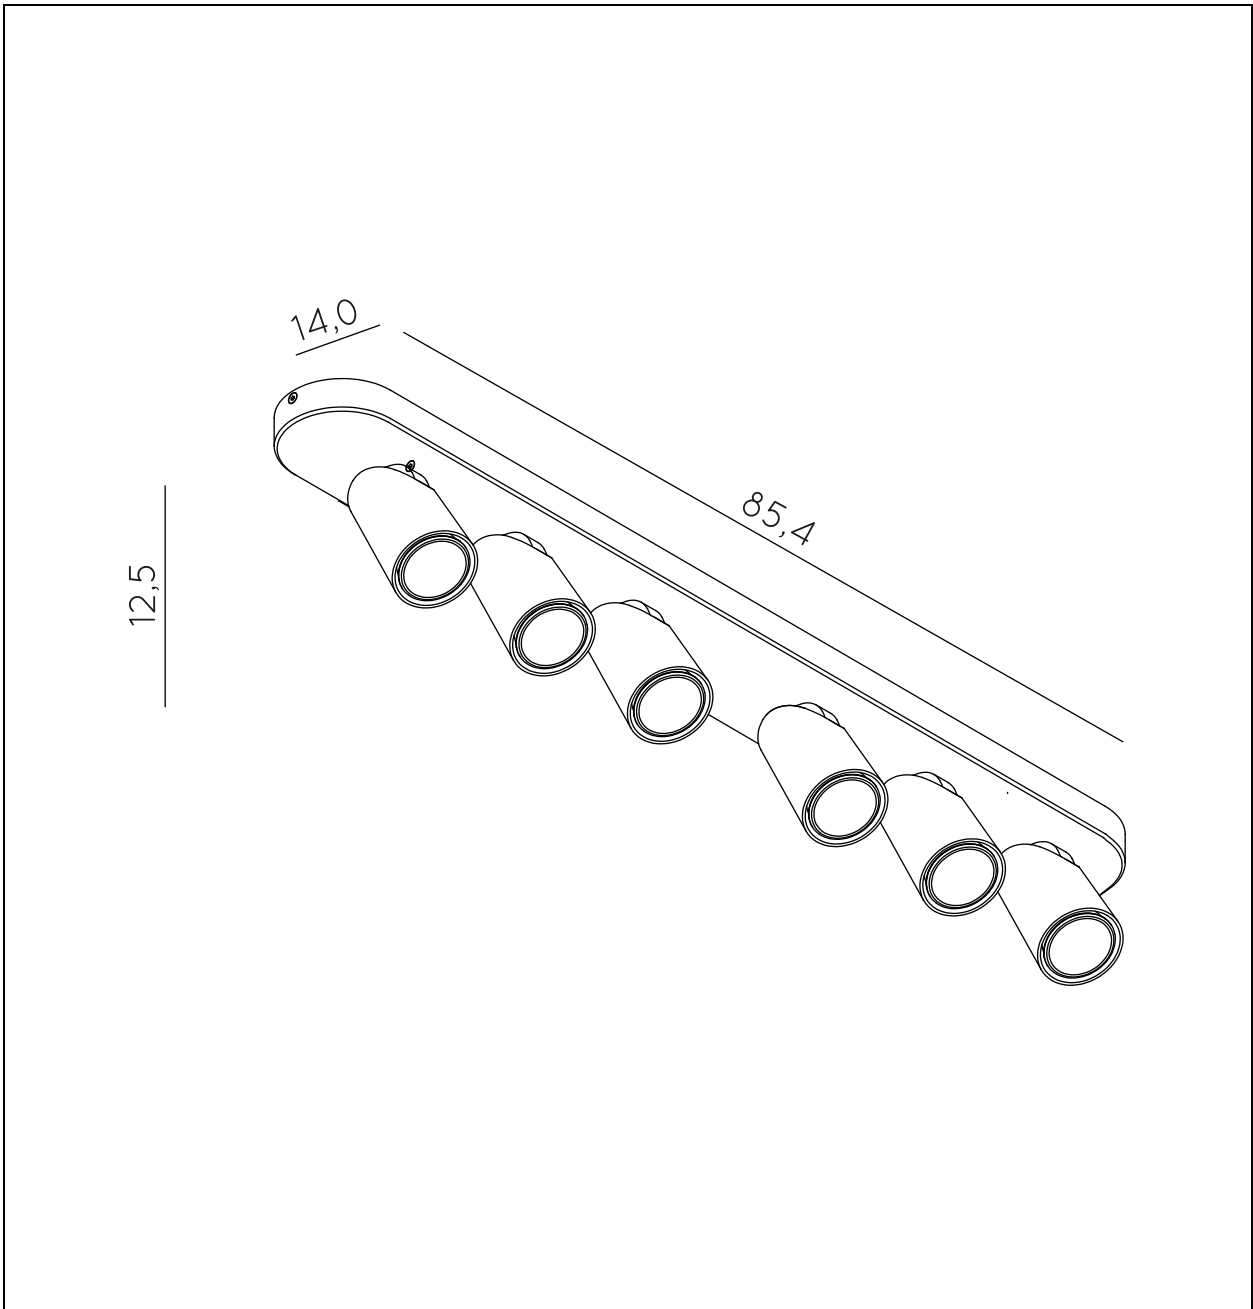

LUCIDE

Item number: 23954/31/30
23954/31/31

Technical details

Materials used:	Aluminium
Color:	Black / White
Dimmable and how is fixture dimmable	Yes, Dim to warm
Size:	Height: 12.5cm
	Length: 85.4cm
	Width: 14cm
	Net weight: 2.6kg
Power requirements:	220-240V~50Hz
Bulb type and maximum wattage:	GU10 Max. 5W LED
Number of bulbs:	6xGU10
IP degree:	IP20