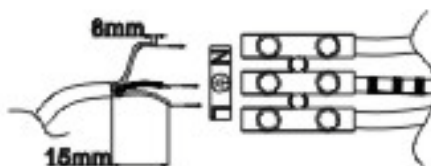

Electrical Supply