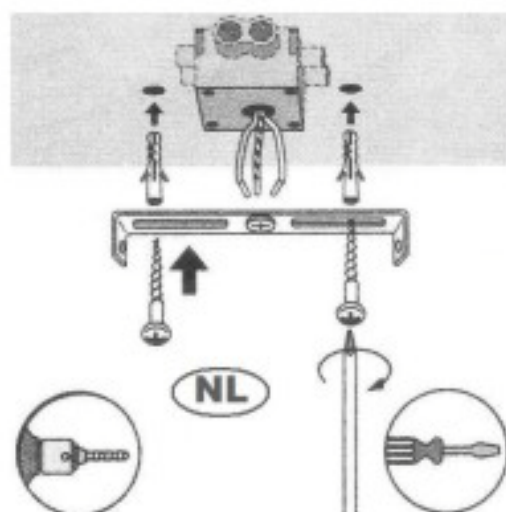

Electrical Supply