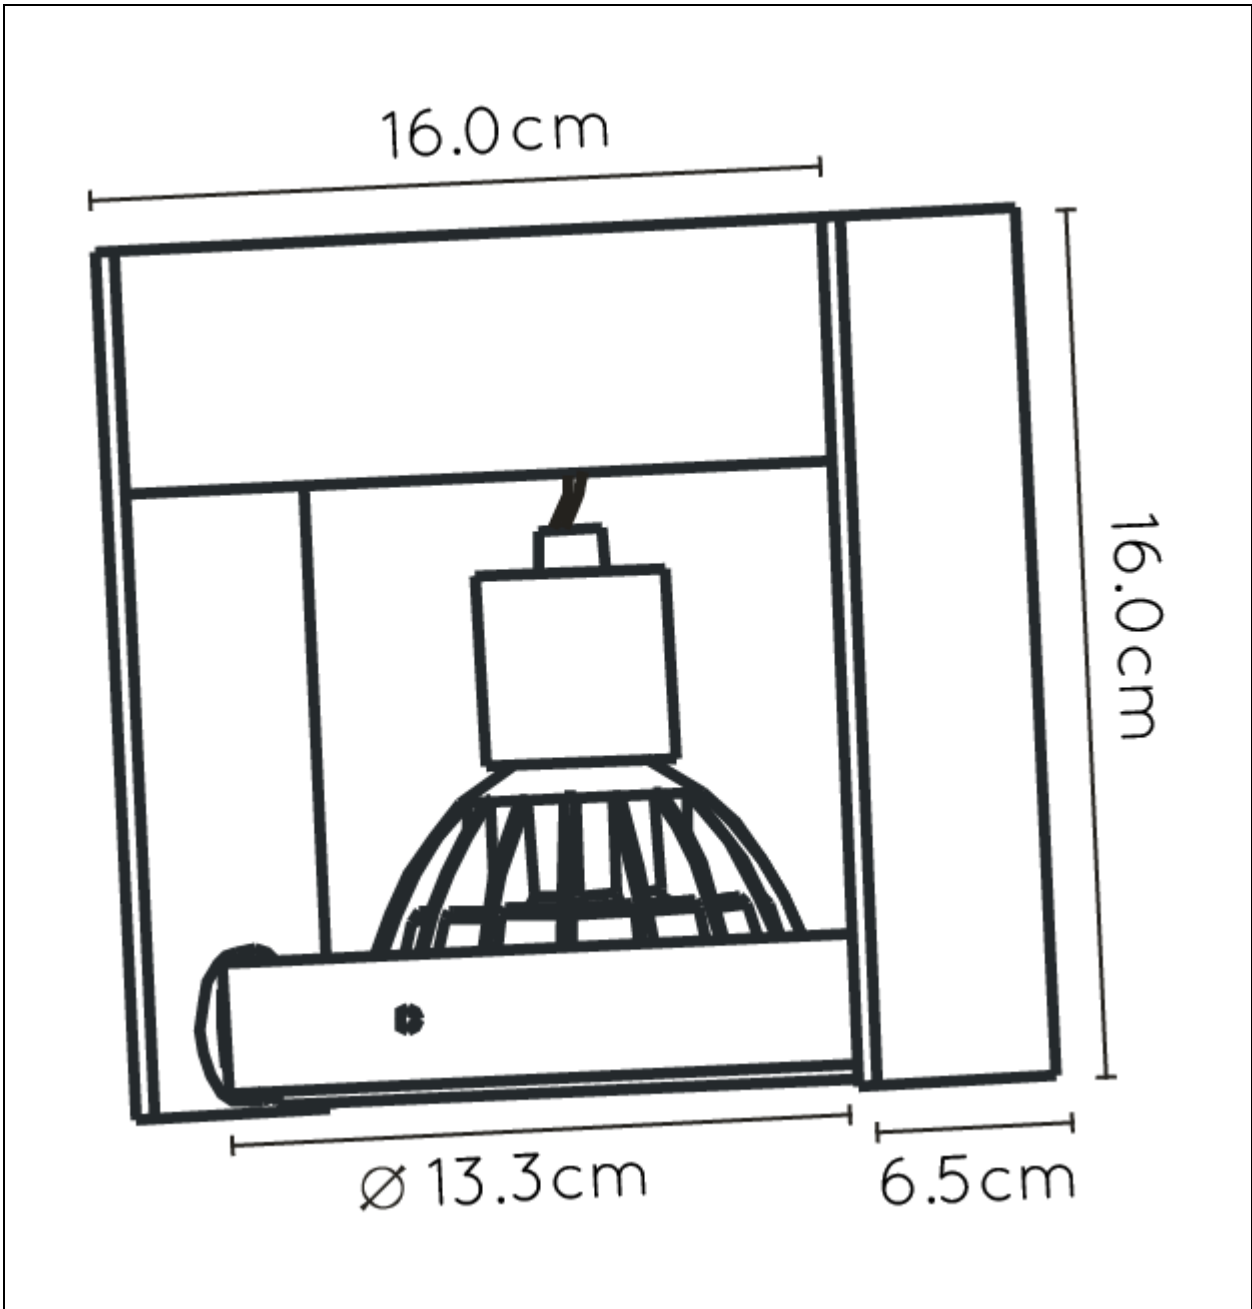

LUCIDE

Item number: 22969/12/30, 22969/12/31

Technical details

Materials used:	Aluminium
Color:	Black, White
Dimmable and how is fixture dimmable	Dimmable
Size:	Height: 16.0cm
	Length: 16.0cm
	Width: 6.5-13.3cm
	Net weight: 0.9KGS
Power requirements:	220-240V ~50Hz
Bulb type and maximum wattage:	GU10 ES111 Max.50W (GU10 ES111 12W LED Incl.)
Number of bulbs:	1xGU10 ES111
IP degree:	IP20