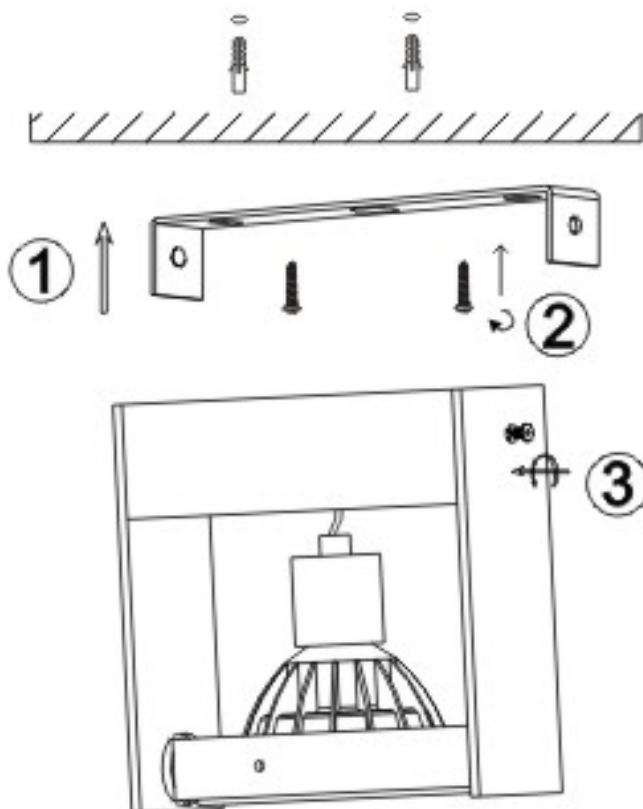

Electrical Supply