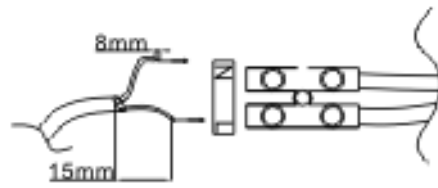

Electrical Supply

①