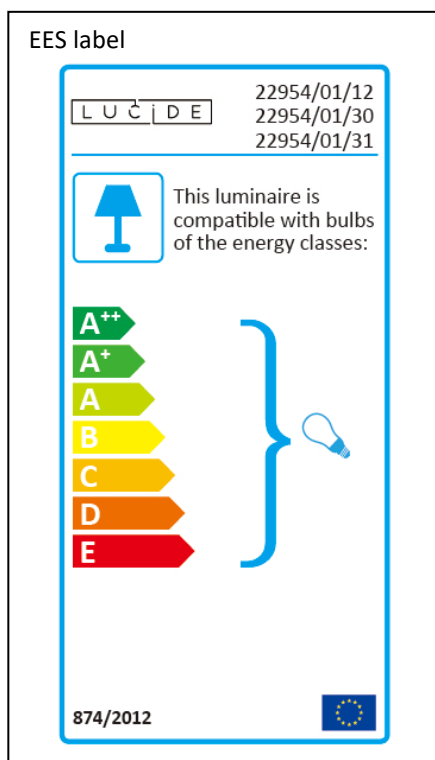

Von der Garantie ausgenommen: 1. Gebrochene Glasteile der Fassung werden nur innerhalb von 14 Tagen ab Kauf durch den Endkunden ersetzt. 2. Normaler Verschleiß, Verfärbungen aufgrund des normalen Gebrauchs. 3. Beschädigungen aufgrund externer Ursachen wie Feuer, Wasser, unsachgemäße Nutzung/ Installation oder Wartung des Produkts.

Kunden müssen das defekte Produkt/Teil und den Originalkaufbeleg einsenden, um Garantieansprüche geltend zu machen.

Deklaracja gwarancji:

LucideNV gwarantuje, że dostarczone produkty będą wolne od defektów materiałowych oraz produkcyjnych przez okres 2 lat od daty zakupu przez użytkownika końcowego, jeżeli urządzenie jest zainstalowane i prawidłowo utrzymywane zgodnie z instrukcją obsługi.

Wyłączenie z gwarancji: 1. Rozbite szkło zostanie wymienione tylko do 14 dni od momentu zakupu przez użytkownika końcowego. 2. Normalne zużycie, utrata koloru w wyniku normalnego użytkowania. 3. Uszkodzenie spowodowane czynnikami zewnętrznymi takimi, jak ogień, woda, nieprawidłowe używanie/ instalacja lub utrzymywanie produktu.

W celu uzyskania gwarancji klient musi zwrócić uszkodzony przedmiot oraz oryginalny dowód zakupu.

Other languages of the manual and further explanations can be found on our website.