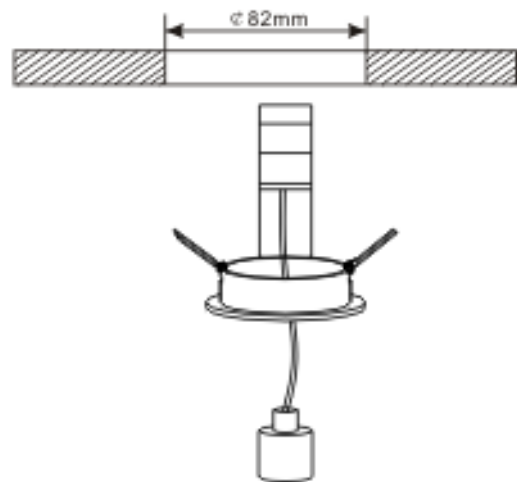

Electrical Supply

①

②

③

④