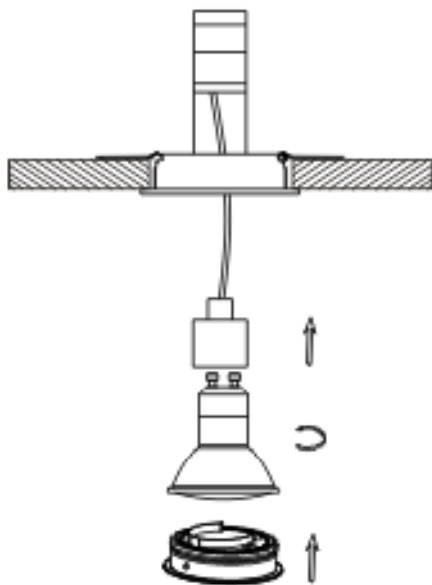

Electrical Supply

①

②

③

④