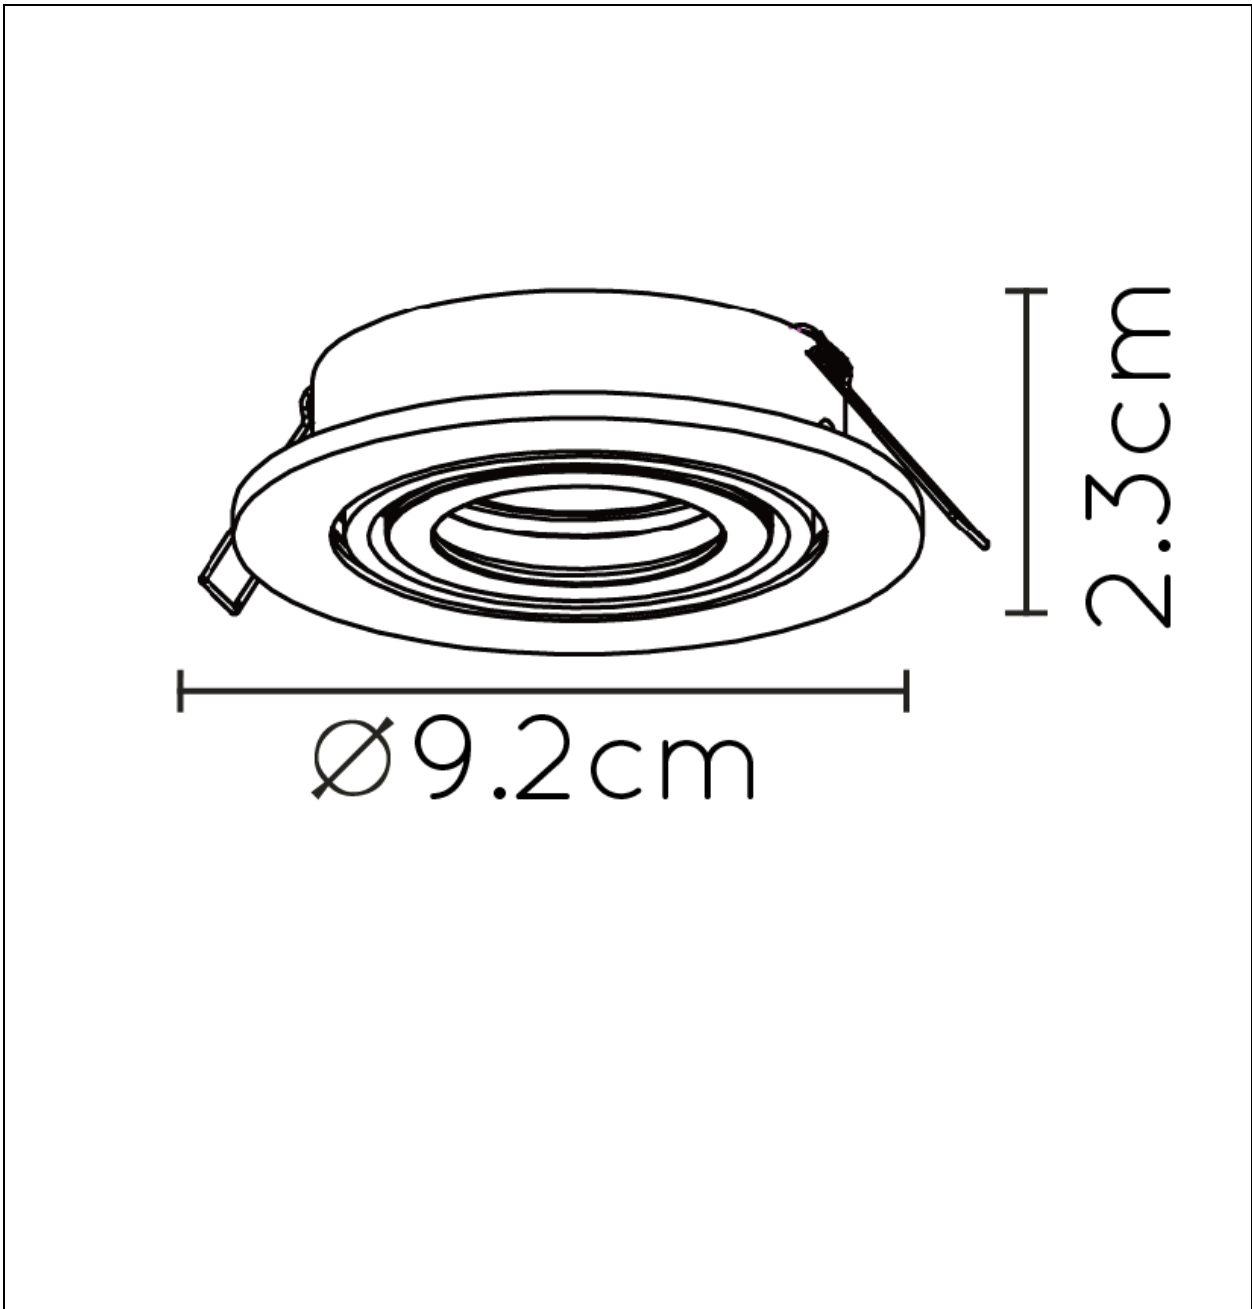

LUCIDE

Item number: 22954/01/12, 22954/01/30, 22954/01/31

Technical details

Materials used:	aluminium
Color:	Aluminium, Black, White
Dimmable and how is fixture dimmable	
Size:	Height: 2.3cm
	Length: 9.2cm
	Width: 9.2cm
	Net weight: 0.17KGS
Power requirements:	220-240V ~50Hz
Bulb type and maximum wattage:	GU10 Max 50W
Number of bulbs:	1xGU10
IP degree:	IP20