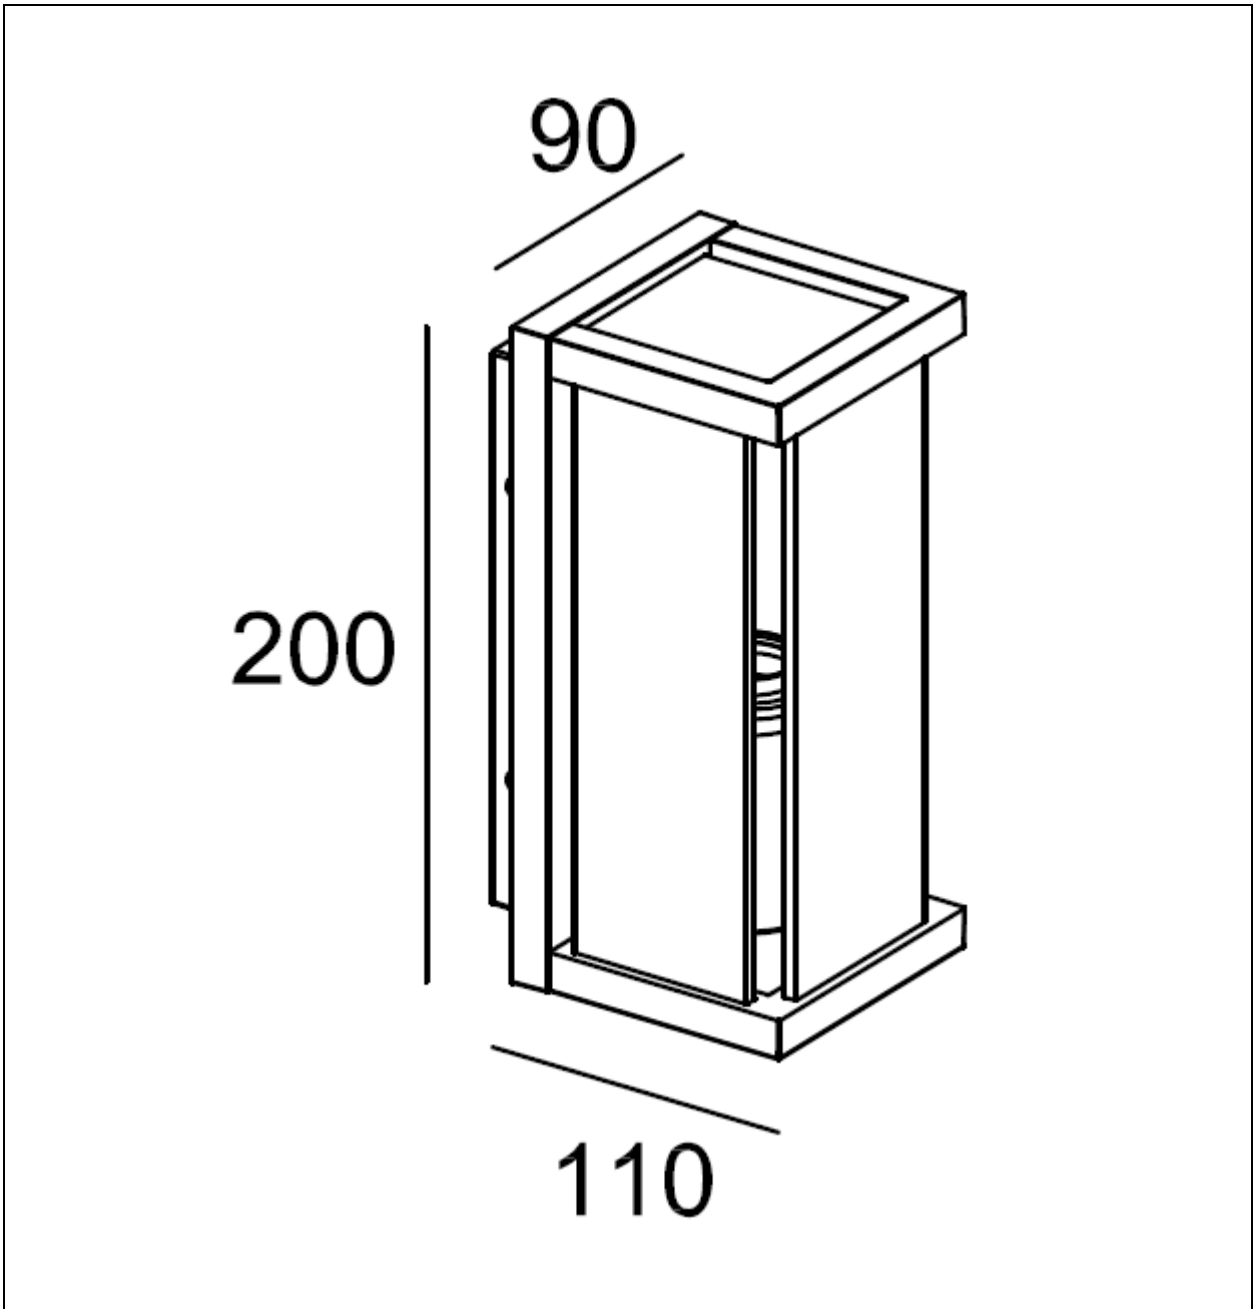

L U C I D E

Item number: 27885/01/30

Technical details

Materials used:	Die-cast Aluminium
Color:	Graphite
Dimmable and how is fixture dimmable	
Size:	Height: 20CM
	Length: 9CM
	Width: 11CM
	Net weight: 1.1KG
Power requirements:	220-240V~50Hz
Bulb type and maximum wattage:	E27 LED Max.15W
Number of bulbs:	1xE27
IP degree:	IP54