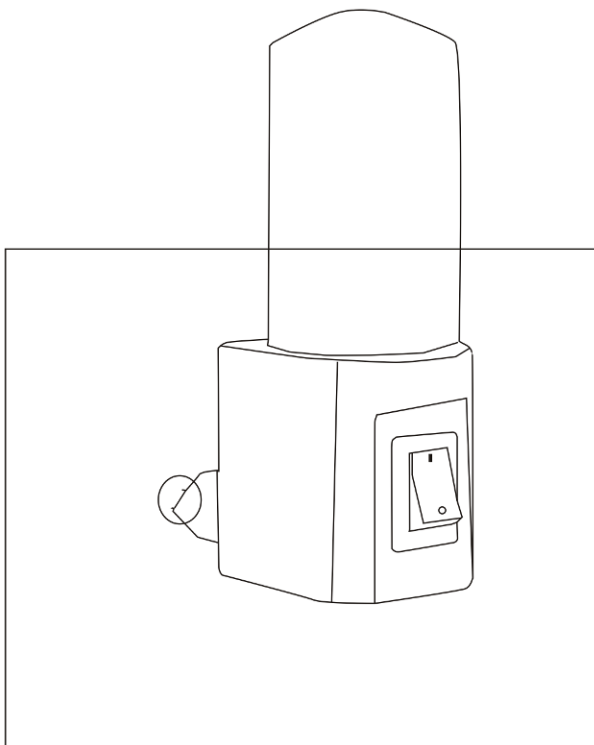

LUCIDE

Item number: 22202/01/36

Technical details

Materials used:	ABS
Color:	SILVER
Dimmable and how is fixture dimmable	NO
Size:	Height: 107mm
	Length: 74mm
	Width: 39mm
	Net weight: 0.05KGS
Power requirements:	220-240V ~ 50Hz
Bulb type and maximum wattage:	0.7W LED
Number of bulbs:	5PCS LED
IP degree:	IP20

①

②

- 1、 Insert light into the socket, voltage is AC220-240V, 50Hz.
- 2、 Press the ON/OFF switch.

Warranty declaration:

Lucide NV warrants that the products supplied will be free from defects in material and workmanship for a period of 2 years from the date of purchase by the end user, if the item is installed and maintained properly as mentioned in the user manual.