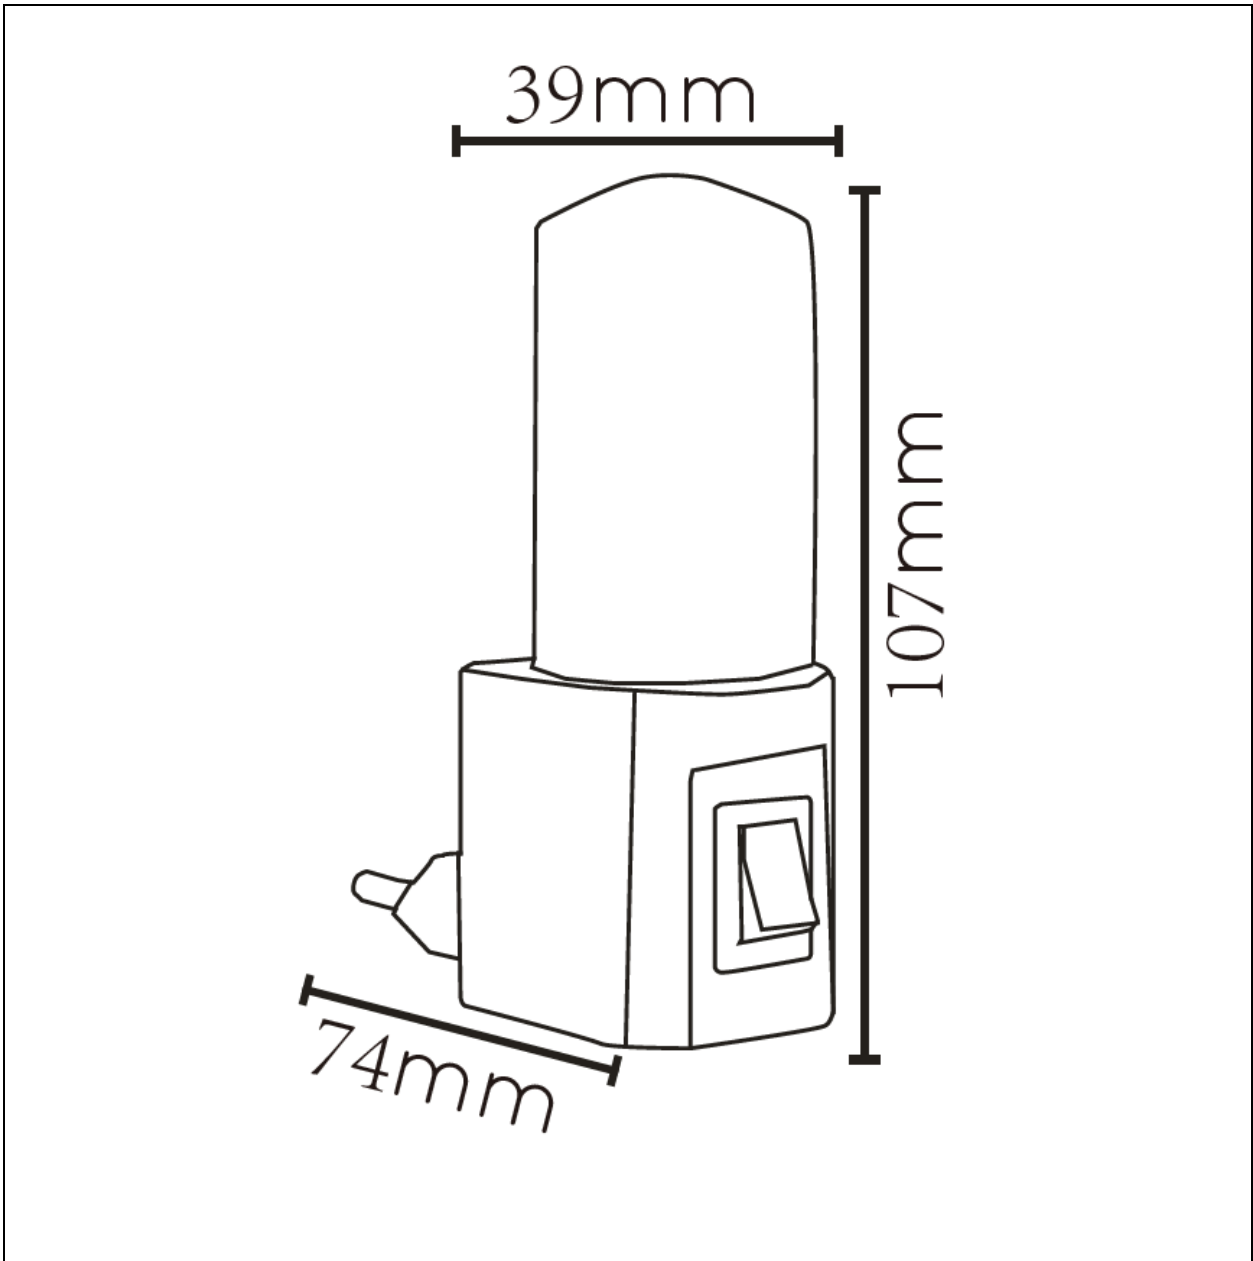

LUCIDE

Item number: 22202/01/36

Technical details

Materials used:	ABS
Color:	SILVER
Dimmable and how is fixture dimmable	NO
Size:	Height: 107mm
	Length: 74mm
	Width: 39mm
	Net weight: 0.05KGS
Power requirements:	220-240V ~ 50Hz
Bulb type and maximum wattage:	0.7W LED
Number of bulbs:	5PCS LED
IP degree:	IP20