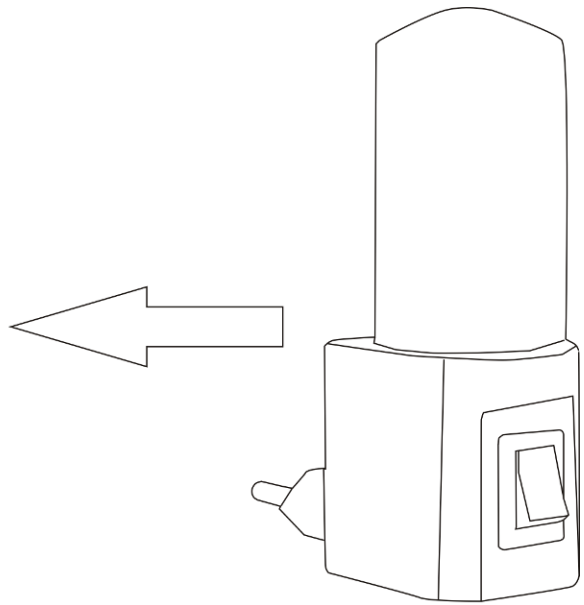

LUCIDE

Item number: 22202/01/36

Technical details

Materials used:	ABS
Color:	SILVER
Dimmable and how is fixture dimmable	NO
Size:	Height: 107mm
	Length: 74mm
	Width: 39mm
	Net weight: 0.05KGS
Power requirements:	220-240V ~ 50Hz
Bulb type and maximum wattage:	0.7W LED
Number of bulbs:	5PCS LED
IP degree:	IP20

①

②

- 1、 Insert light into the socket, voltage is AC220-240V, 50Hz.
- 2、 Press the ON/OFF switch.

Warranty declaration:

Lucide NV warrants that the products supplied will be free from defects in material and workmanship for a period of 2 years from the date of purchase by the end user, if the item is installed and maintained properly as mentioned in the user manual.