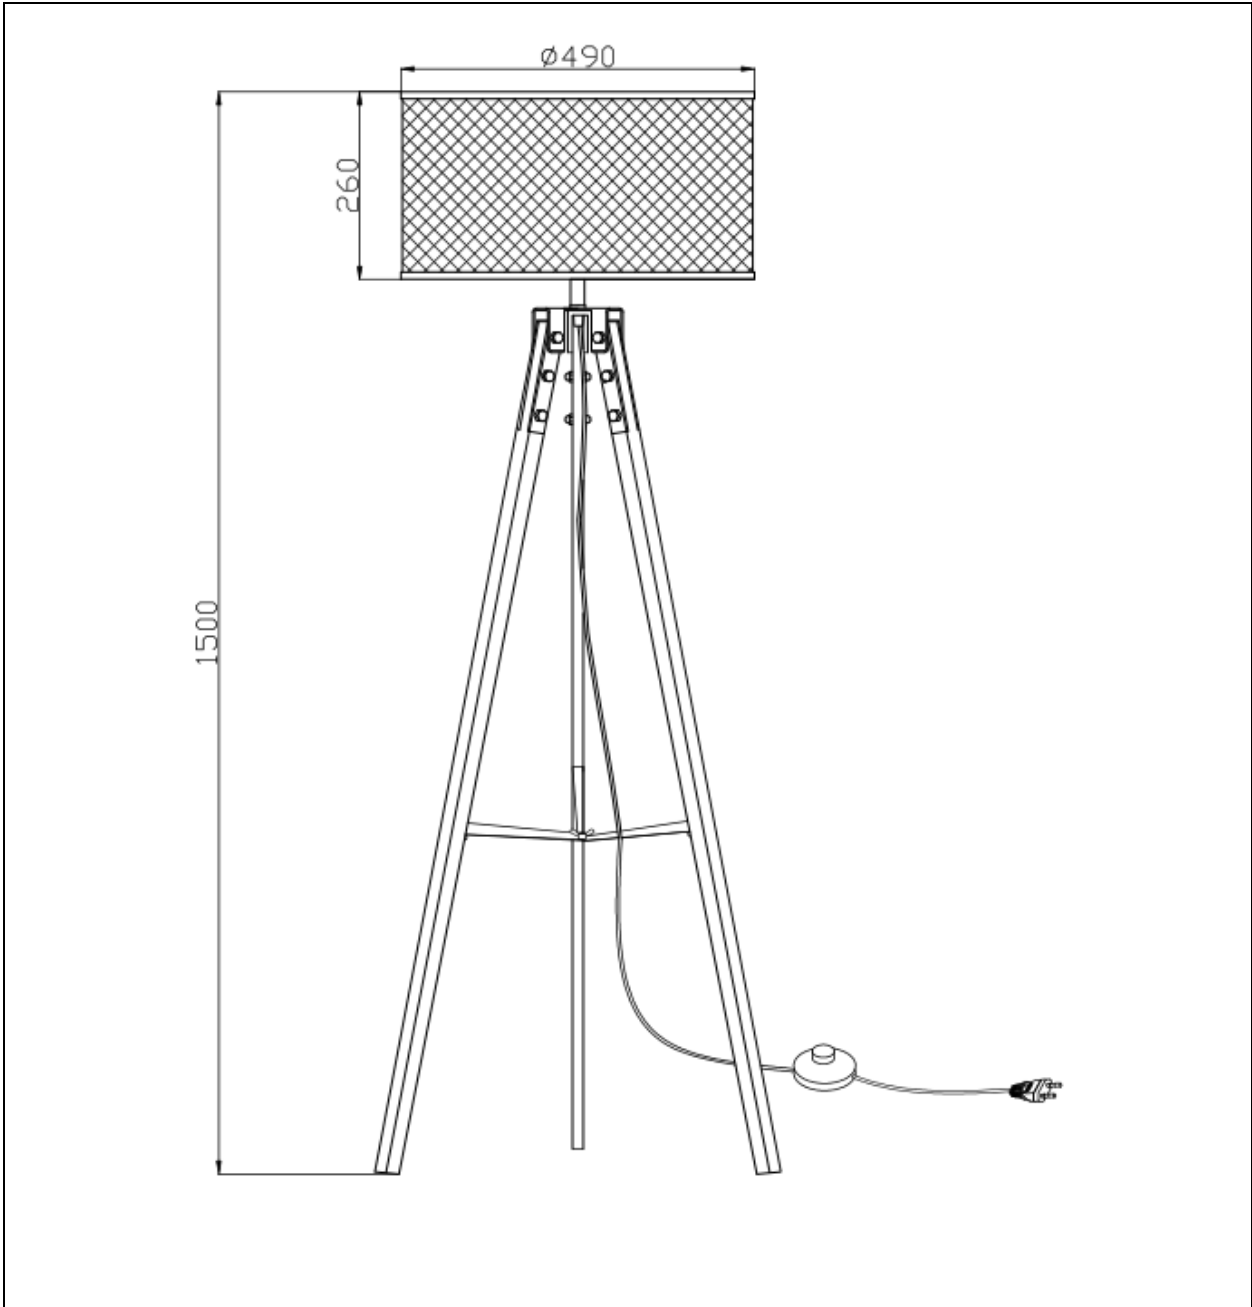

LUCIDE

Item number: 20708/81/30

Technical details

| | |
|--------------------------------------|--------------------|
| Materials used: | Metal and wood |
| Color: | Black |
| Dimmable and how is fixture dimmable | No |
| Size: | Height: 150.0cm |
| | Length: 49.0cm |
| | Width: 49.0cm |
| | Net weight: 2.0kgs |
| Power requirements: | 220V-240V~50Hz |
| Bulb type and maximum wattage: | E27 Max 40W |
| Number of bulbs: | 1×E27 |
| IP degree: | IP20 |