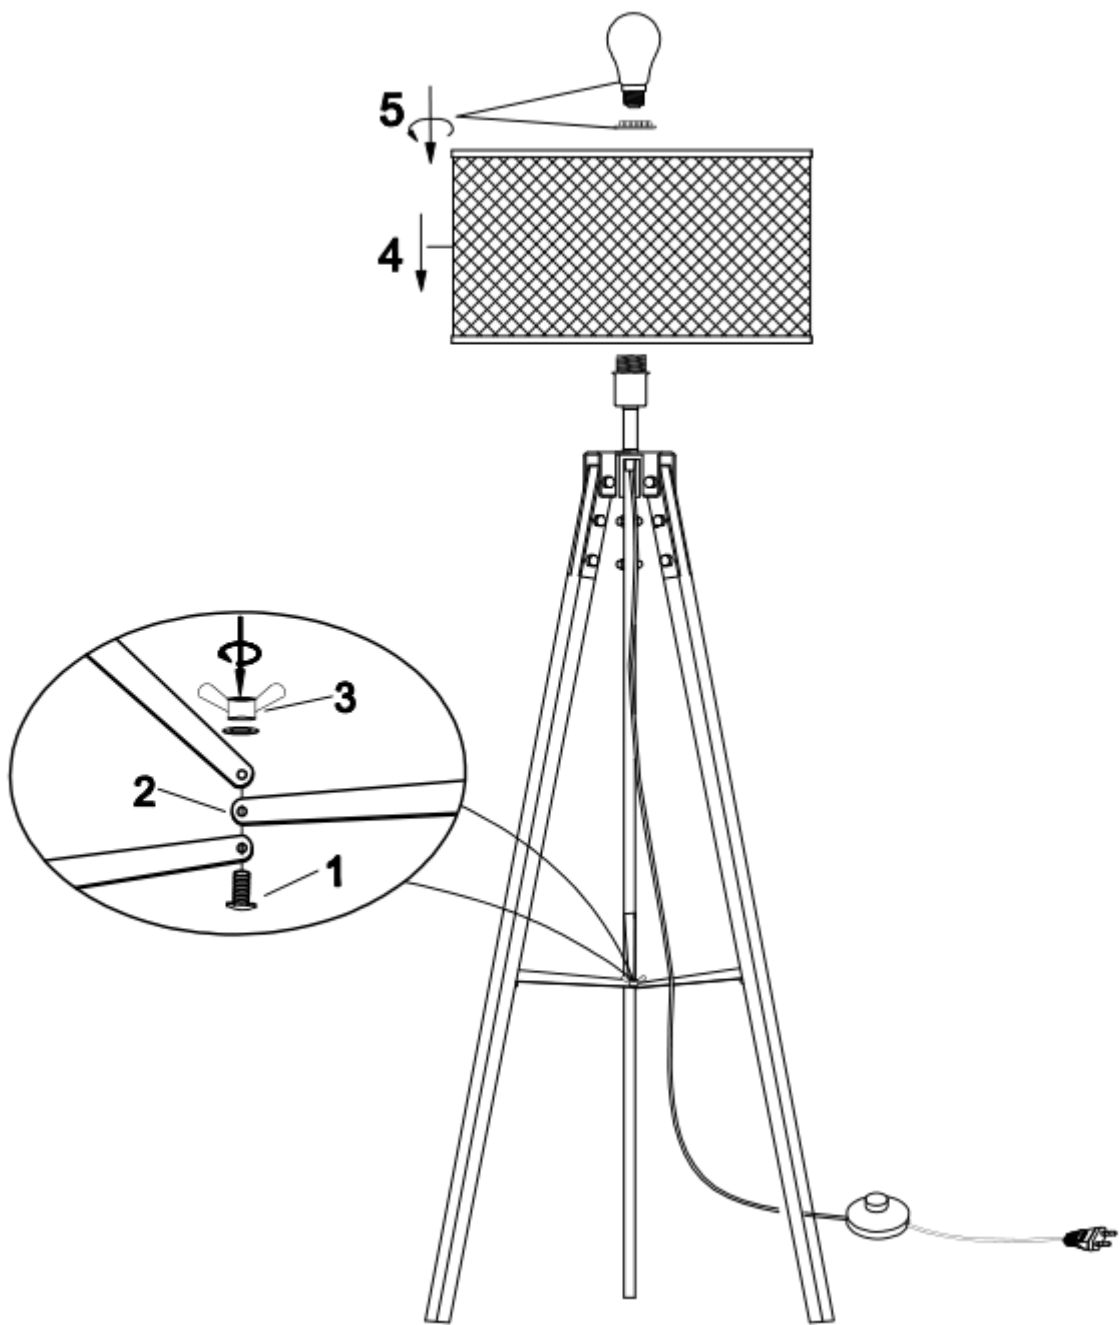

LUCIDE

Item number: 20708/81/30

Technical details

| | |
|--------------------------------------|--------------------|
| Materials used: | Metal and wood |
| Color: | Black |
| Dimmable and how is fixture dimmable | No |
| Size: | Height: 150.0cm |
| | Length: 49.0cm |
| | Width: 49.0cm |
| | Net weight: 2.0kgs |
| Power requirements: | 220V-240V~50Hz |
| Bulb type and maximum wattage: | E27 Max 40W |
| Number of bulbs: | 1×E27 |
| IP degree: | IP20 |