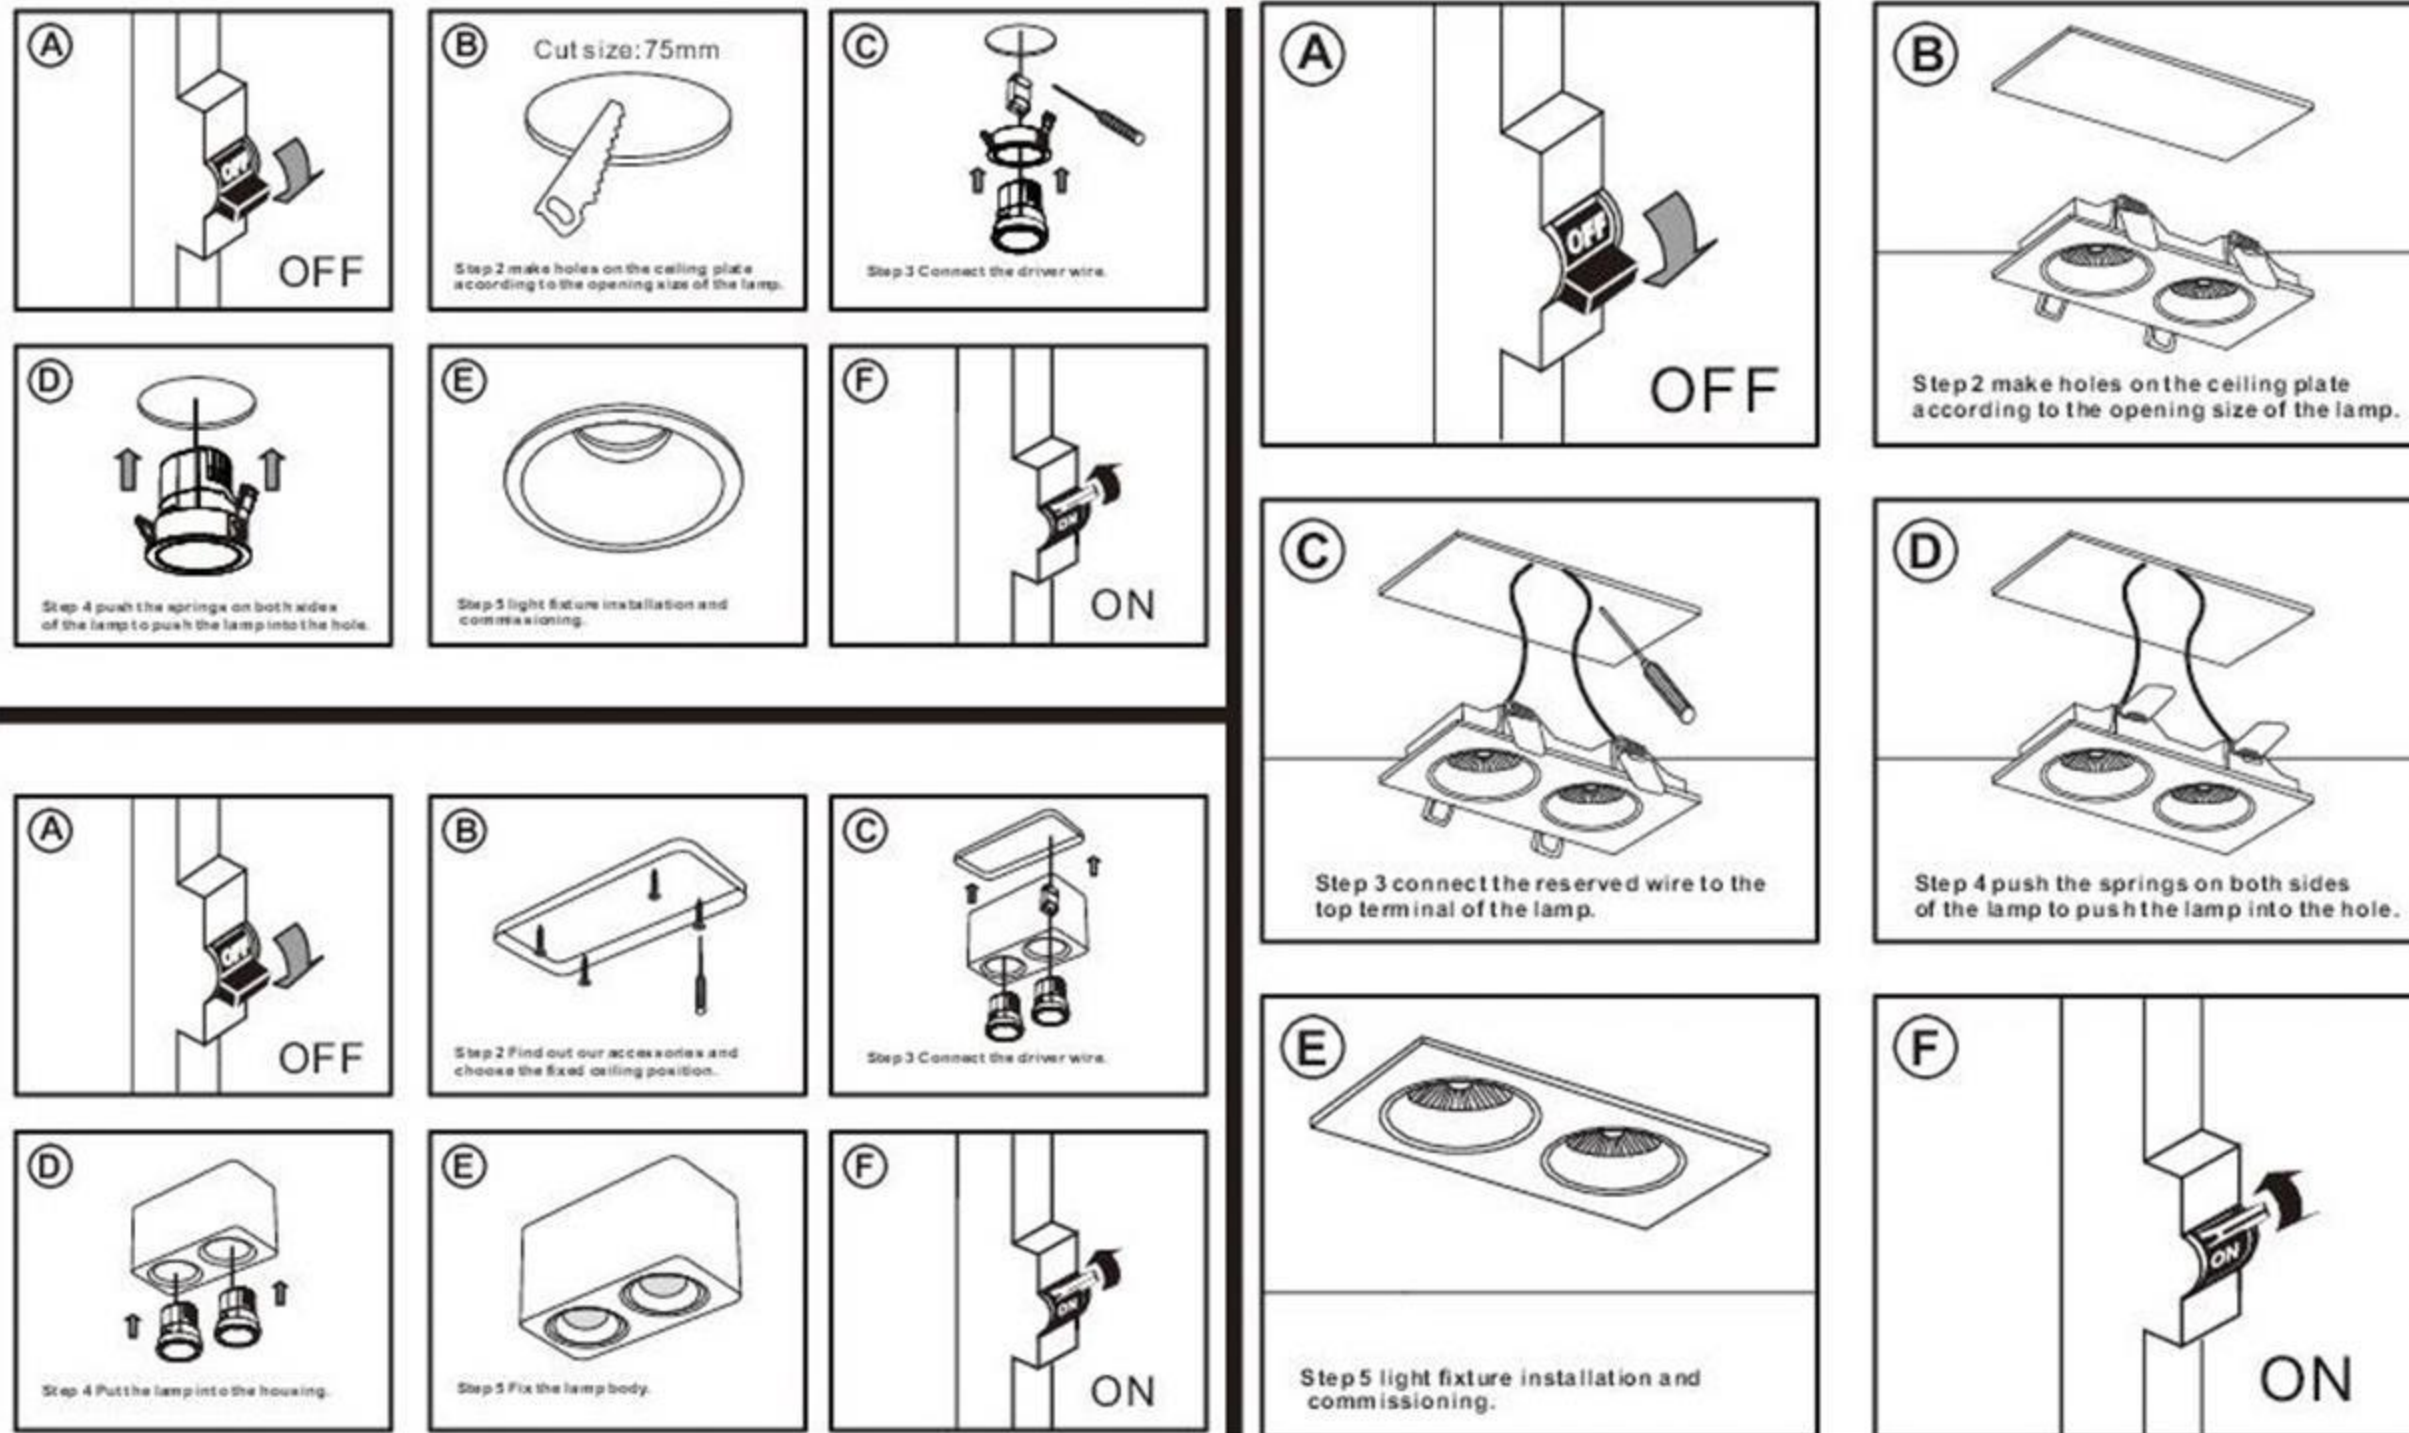

Downlight/ Встраиваемый светильник Assembly Instruction

ST LUCE

Артикул / Article:

ST851.538.07 ST851.538.12 ST851.548.07 ST851.548.12 ST851.438.07
 ST851.438.12 ST851.448.07 ST851.448.12 ST051.508.01 ST051.518.01
 ST052.508.01 ST052.508.02 ST052.508.03 ST053.502.01 ST053.502.02
 ST053.502.03 ST051.408.01 ST051.418.01 ST052.408.01 ST052.408.02
 ST052.408.03 ST053.402.01 ST053.402.02 ST053.402.03

Warning:

The cutout size can be adjusted to fit the size of ceiling hole position.

Вопросы и предложения: E-mail: info@stluce.ru www.stluce.ru