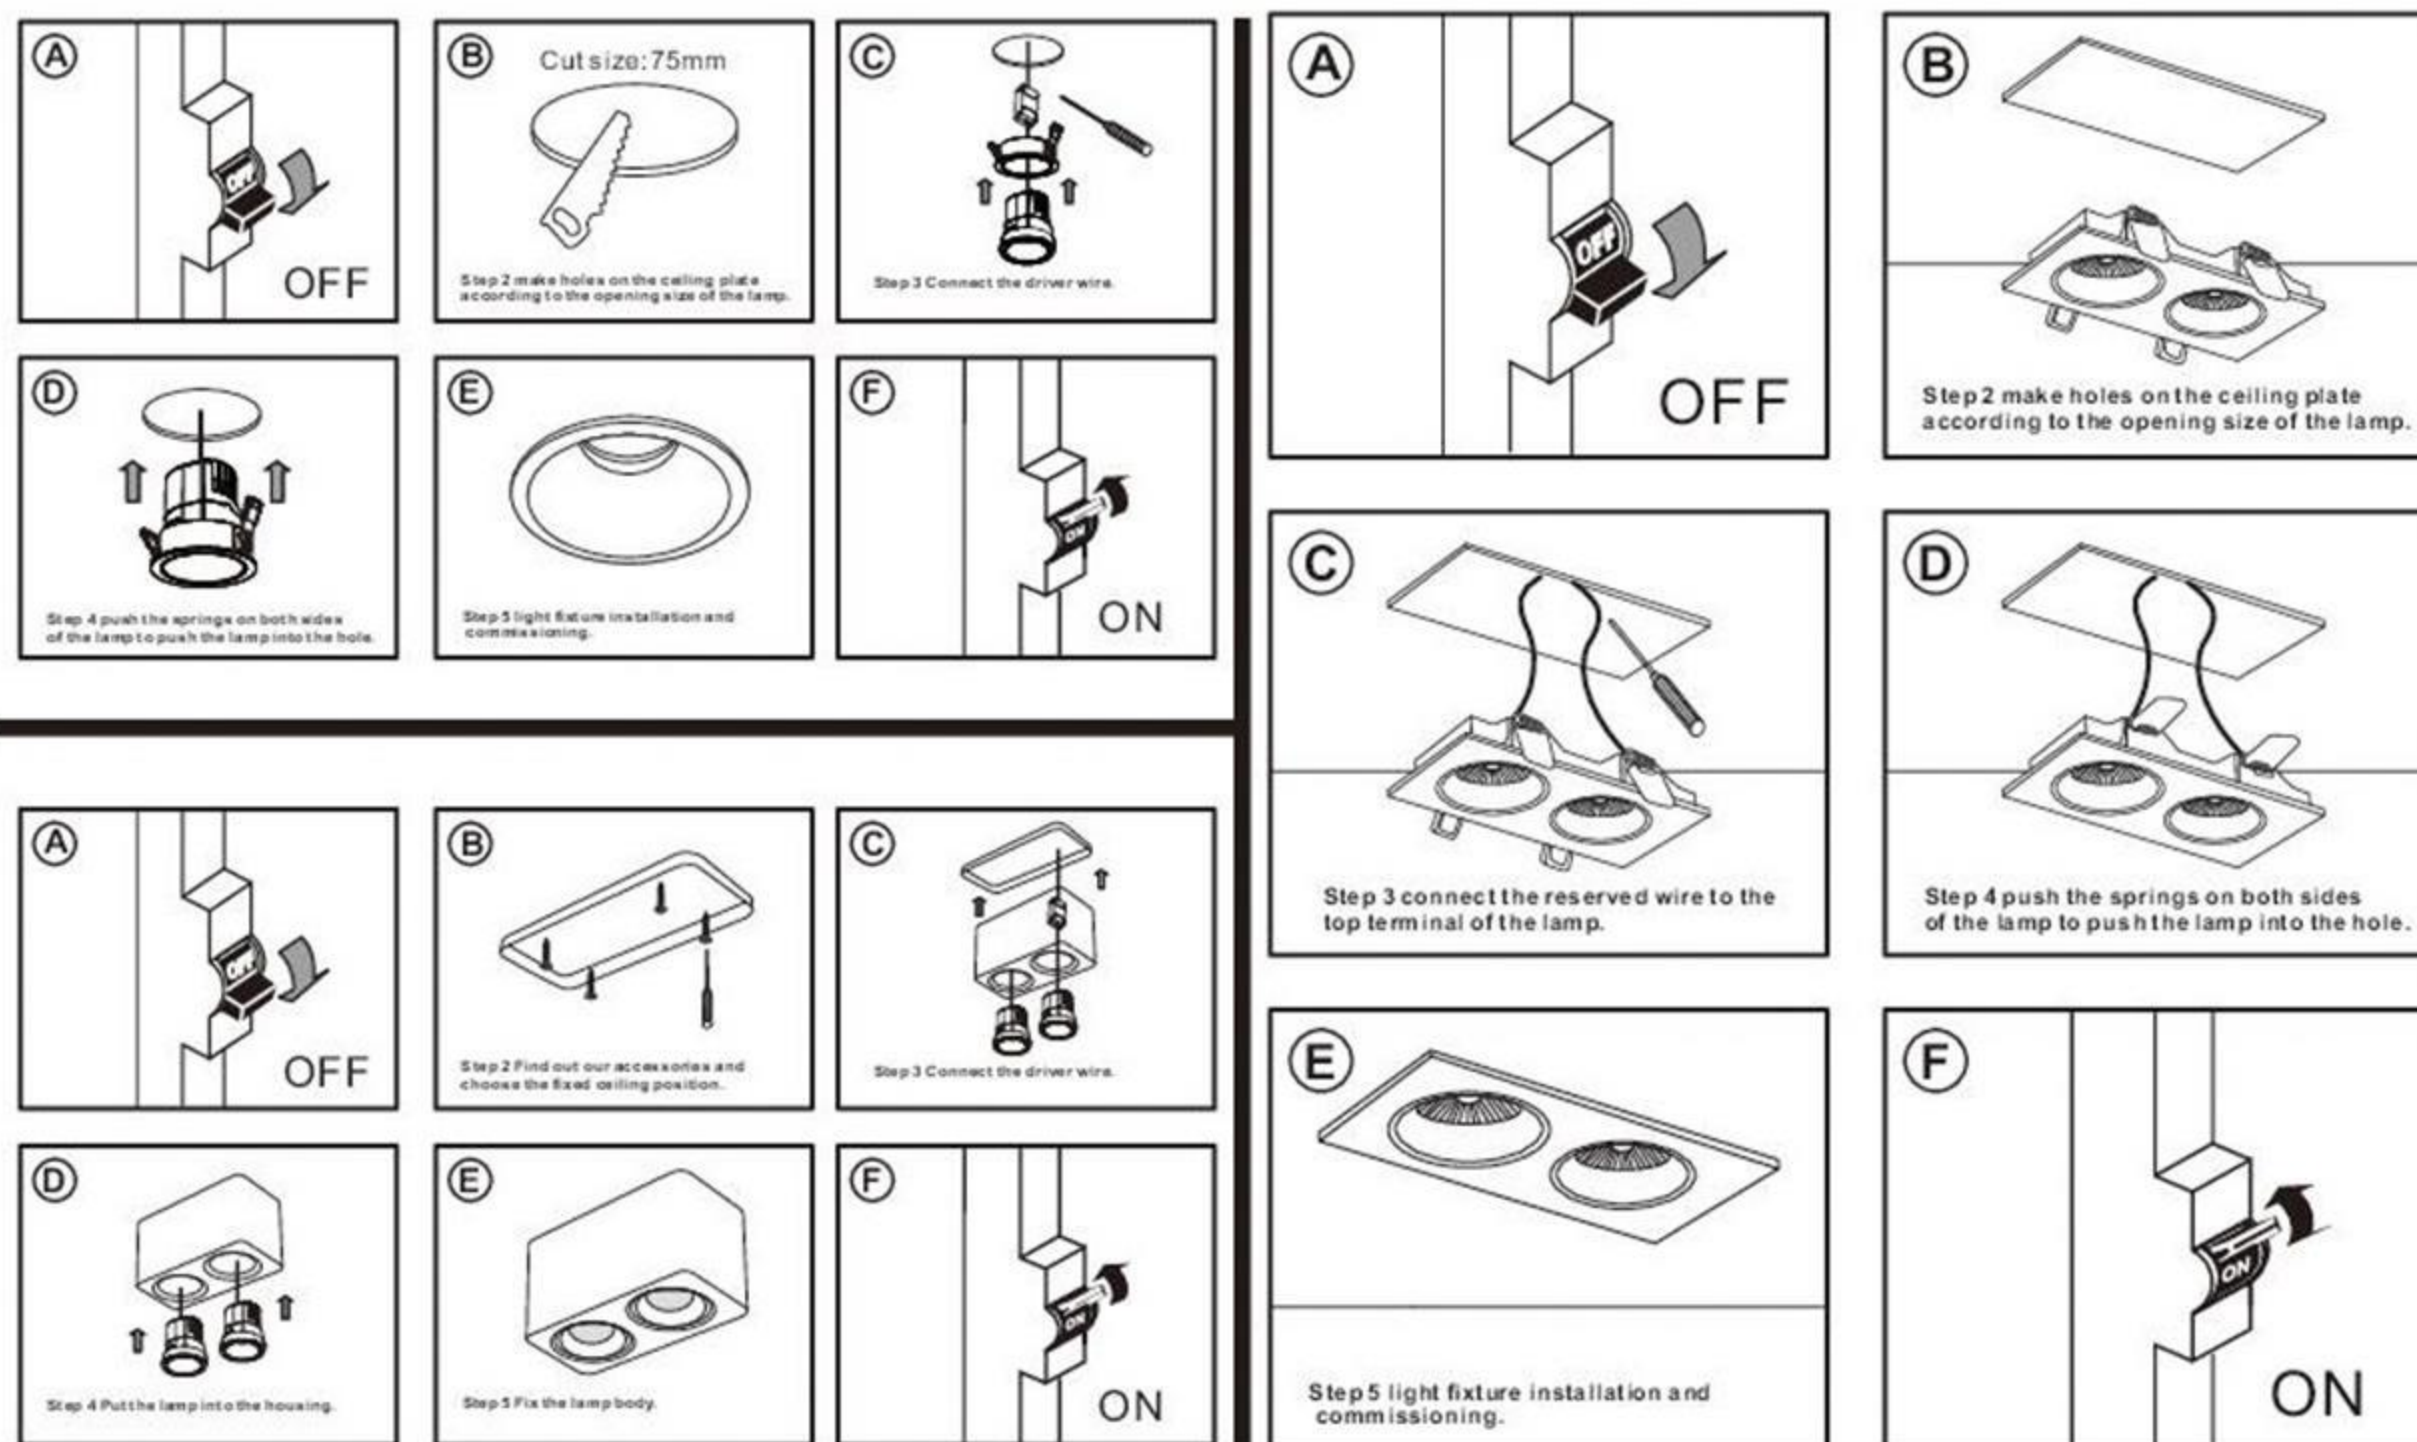

Downlight/ Встраиваемый светильник

Assembly Instruction

ST LUCE

Артикул / Article:

ST851.538.07 ST851.538.12 ST851.548.07 ST851.548.12 ST851.438.07
 ST851.438.12 ST851.448.07 ST851.448.12 ST051.508.01 ST051.518.01
 ST052.508.01 ST052.508.02 ST052.508.03 ST053.502.01 ST053.502.02
 ST053.502.03 ST051.408.01 ST051.418.01 ST052.408.01 ST052.408.02
 ST052.408.03 ST053.402.01 ST053.402.02 ST053.402.03

Warning:

The cutout size can be adjusted to fit the size of ceiling hole position.

Вопросы и предложения: E-mail: info@stluce.ru www.stluce.ru