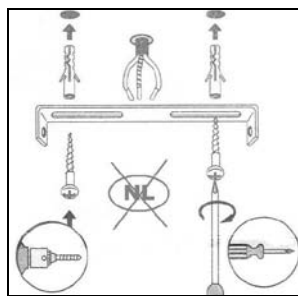

LUCIDE

Item number: 45278/01/30

Technical details

Materials used:	Metal
Color:	Black+satin brass;
Dimmable and how is fixture dimmable	
Size:	Height: 28.0cm
	Length: 19.0cm
	Width: 19.0cm
	Net weight: 0.50kg
Power requirements:	220-240V~50Hz
Bulb type and maximum wattage:	E27 Max.60W
Number of bulbs:	1xE27
IP degree:	IP20