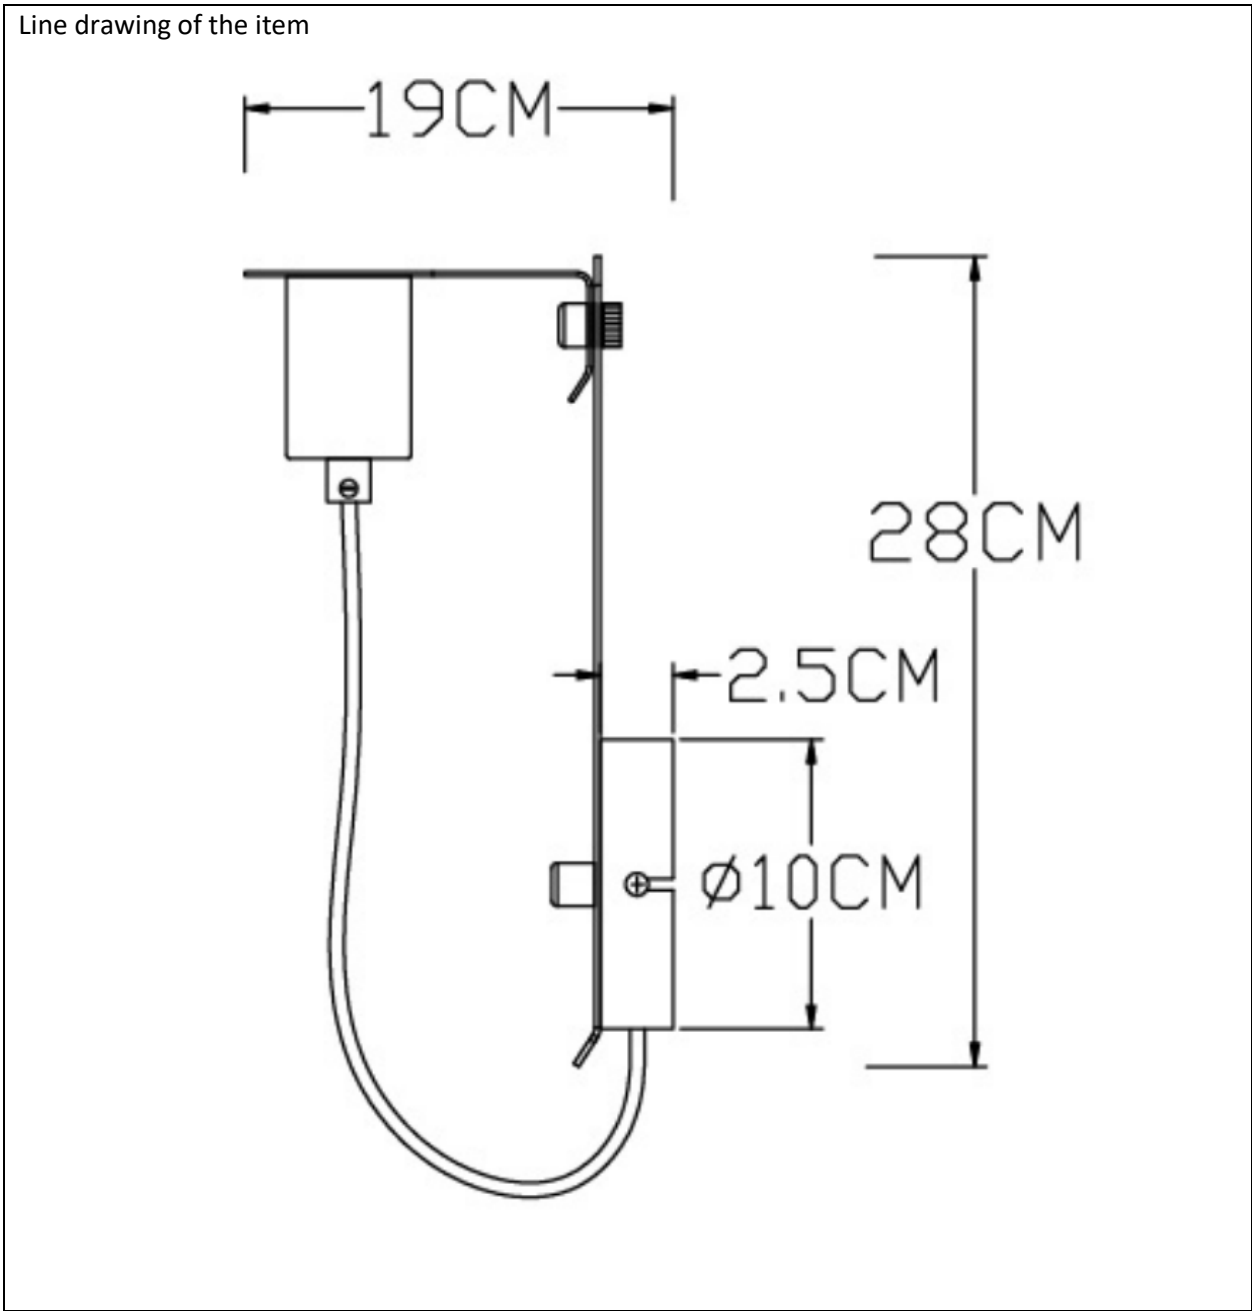

LUCIDE

Item number: 45278/01/30

Technical details

Materials used:	Metal
Color:	Black+satin brass;
Dimmable and how is fixture dimmable	
Size:	Height: 28.0cm
	Length: 19.0cm
	Width: 19.0cm
	Net weight: 0.50kg
Power requirements:	220-240V~50Hz
Bulb type and maximum wattage:	E27 Max.60W
Number of bulbs:	1xE27
IP degree:	IP20