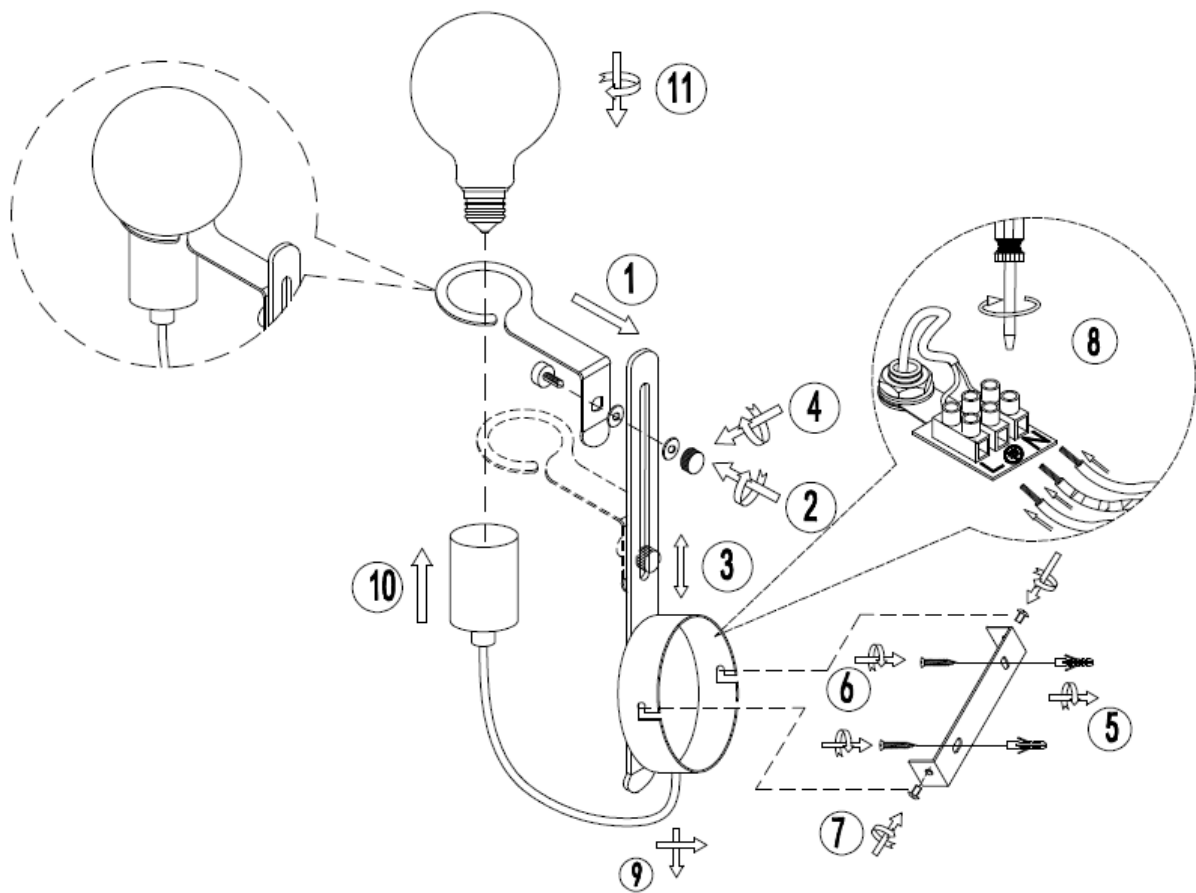

LUCIDE

Item number: 45278/01/30

Technical details

Materials used:	Metal
Color:	Black+satin brass;
Dimmable and how is fixture dimmable	
Size:	Height: 28.0cm
	Length: 19.0cm
	Width: 19.0cm
	Net weight: 0.50kg
Power requirements:	220-240V~50Hz
Bulb type and maximum wattage:	E27 Max.60W
Number of bulbs:	1xE27
IP degree:	IP20