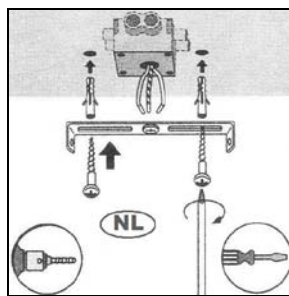

LUCIDE

Item number: 45278/01/30

Technical details

Materials used:	Metal
Color:	Black+satin brass;
Dimmable and how is fixture dimmable	
Size:	Height: 28.0cm
	Length: 19.0cm
	Width: 19.0cm
	Net weight: 0.50kg
Power requirements:	220-240V~50Hz
Bulb type and maximum wattage:	E27 Max.60W
Number of bulbs:	1xE27
IP degree:	IP20