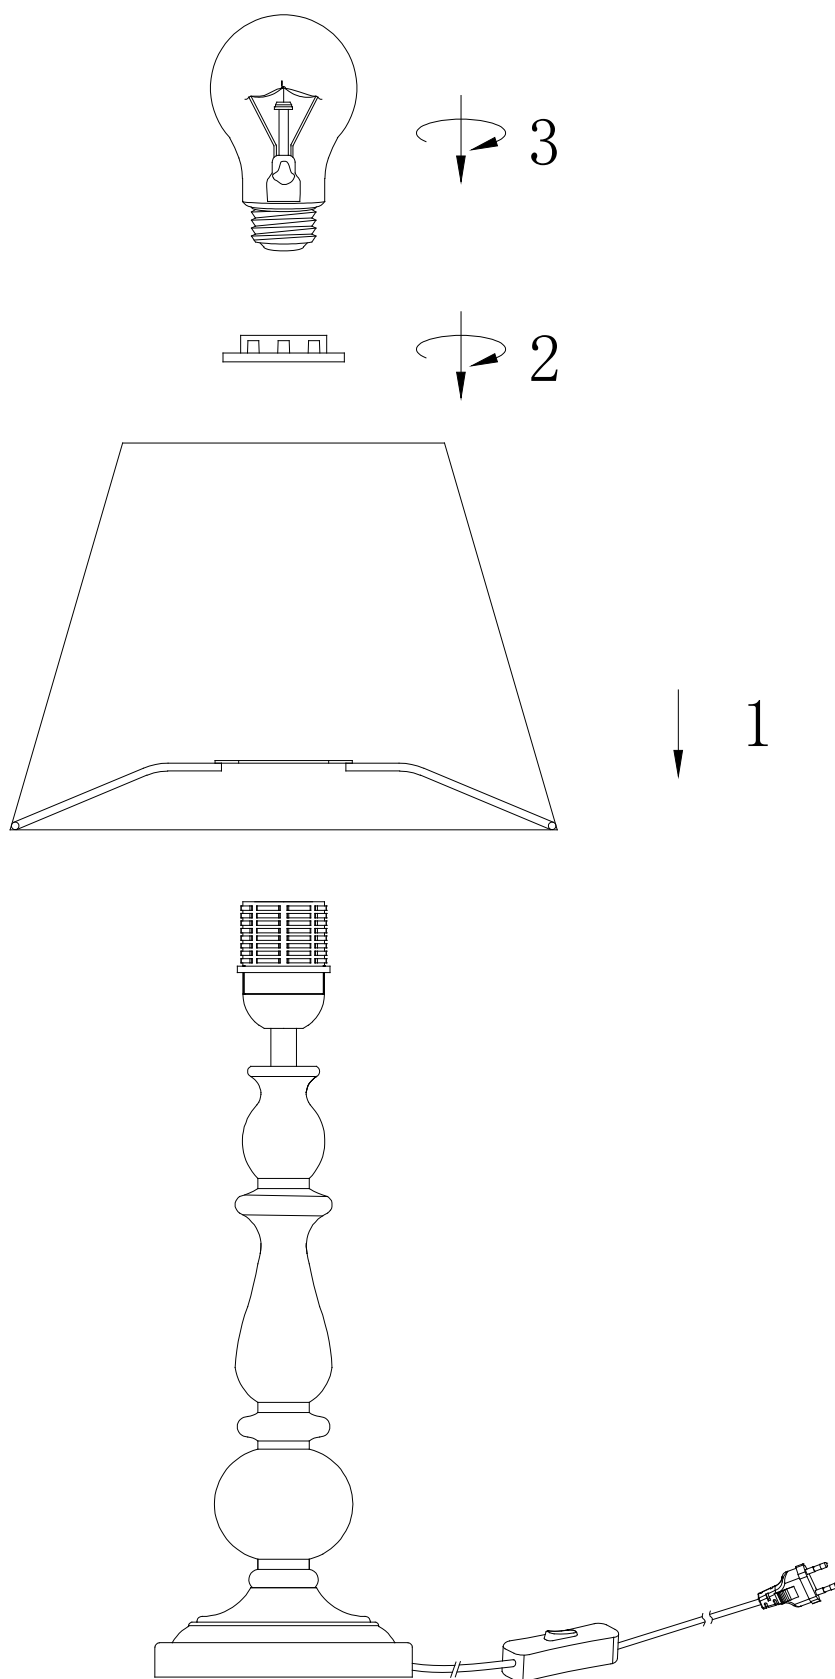

Installation drawing