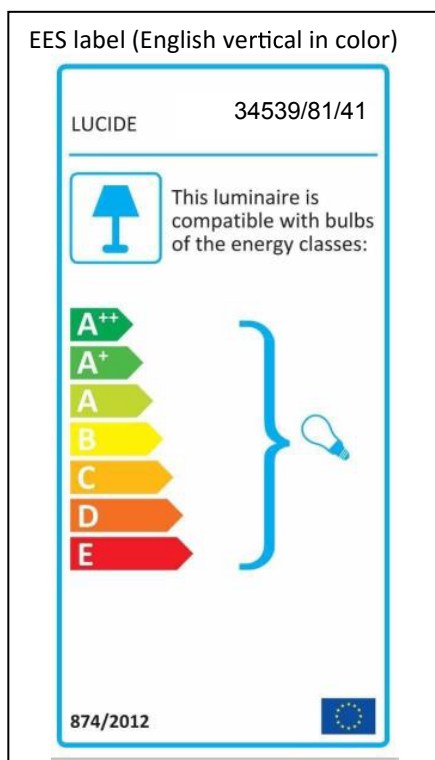

Von der Garantie ausgenommen: 1. Gebrochene Glasteile der Fassung werden nur innerhalb von 14 Tagen ab Kauf durch den Endkunden ersetzt. 2. Normaler Verschleiß, Verfärbungen aufgrund des normalen Gebrauchs. 3. Beschädigungen aufgrund externer Ursachen wie Feuer, Wasser, unsachgemäße Nutzung/ Installation oder Wartung des Produkts.

Kunden müssen das defekte Produkt/Teil und den Originalkaufbeleg einsenden, um Garantieansprüche geltend zu machen.

Deklaracja gwarancji:

LucideNV gwarantuje, że dostarczone produkty będą wolne od defektów w materiałowych oraz produkcyjnych przez okres 2 lat od daty zakupu przez użytkownika końcowego, jeżeli urządzenie jest zainstalowane i prawidłowo utrzymywane zgodnie z instrukcją obsługi.

Wyłączenie z gwarancji: 1. Rozbite szkło zostanie wymienione tylko do 14 dni od momentu zakupu przez użytkownika końcowego. 2. Normalne zużycie, utrata koloru w wyniku normalnego użytkowania. 3. Uszkodzenie spowodowane czynnikami zewnętrznymi takimi, jak ogień, woda, nieprawidłowe używanie/ instalacja lub utrzymywanie produktu.

W celu uzyskania gwarancji klient musi zwrócić uszkodzony przedmiot oraz oryginalny dowód zakupu.

Other languages of the manual and further explanations can be found on our website.