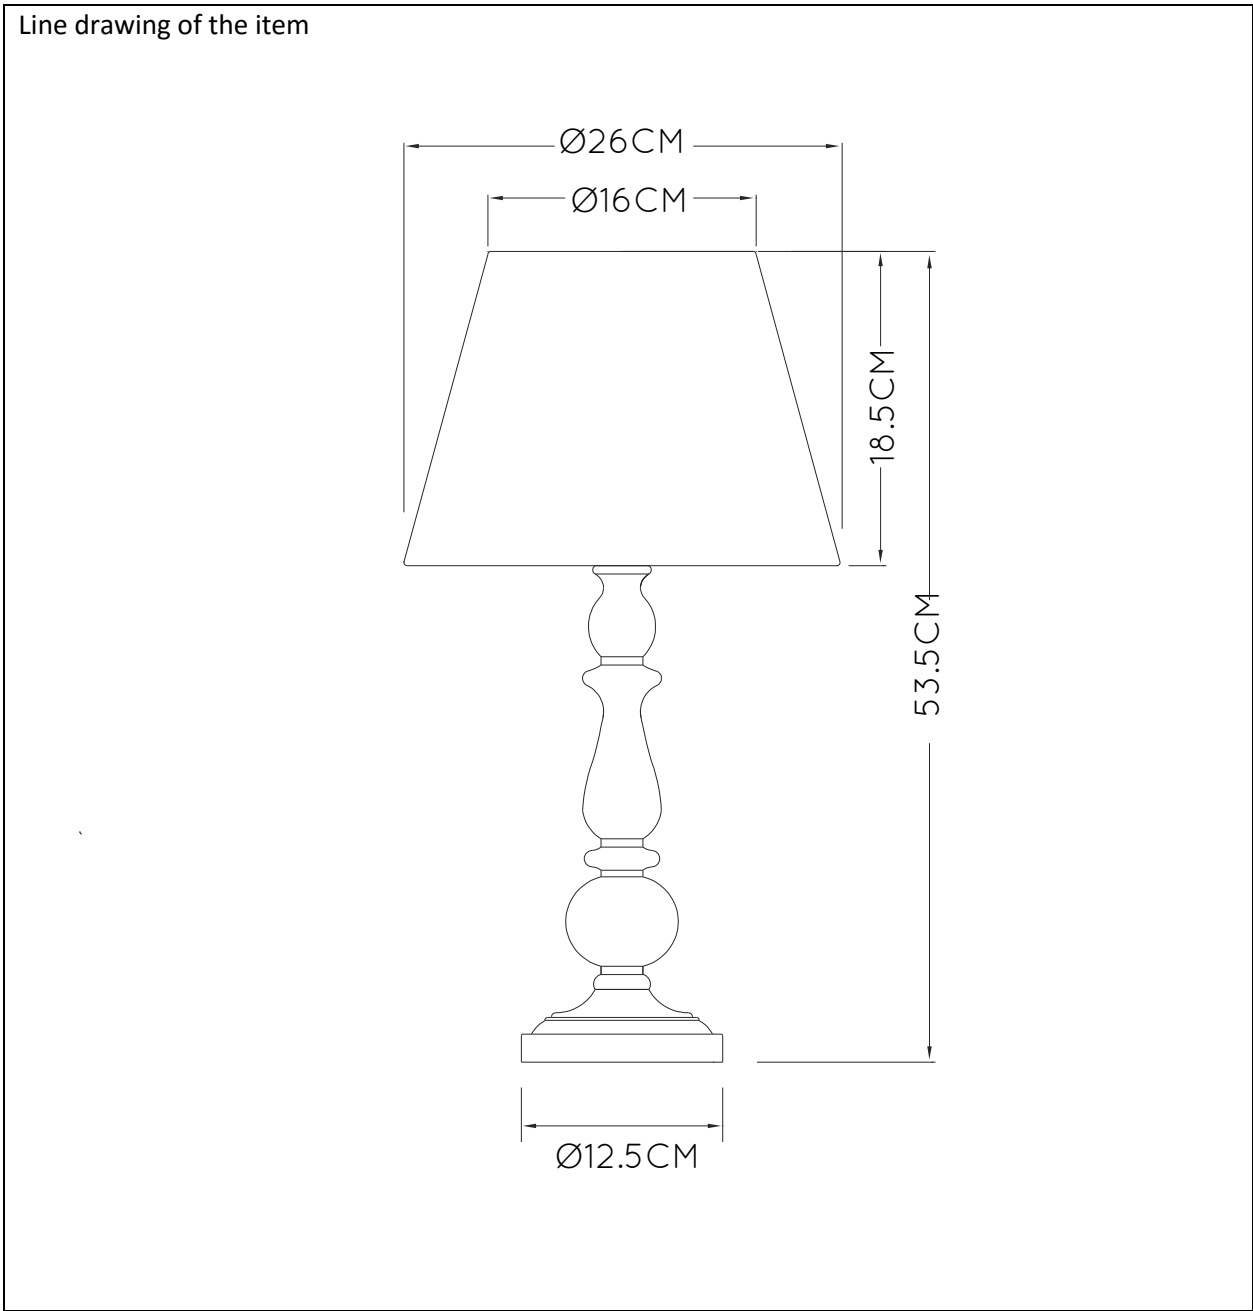

LUCIDE

Item number: 34539/81/41

Technical details

Materials used:	Metal / fabric
Color:	Gray / gray brush white
Dimmable and how is fixture dimmable	No
Size:	53.5cm
Height:	53.5cm
Length:	26cm
Width:	26cm
Net weight:	1.1kg
Power requirements:	220-240V~50HZ
Bulb type and maximum wattage:	E27 MAX.40W
Number of bulbs:	1
IP degree:	IP20