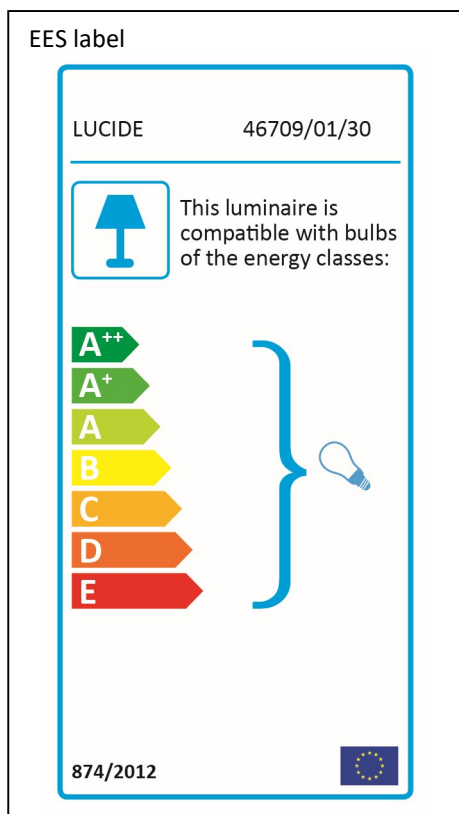

Von der Garantie ausgenommen: 1. Gebrochene Glasteile der Fassung werden nur innerhalb von 14 Tagen ab Kauf durch den Endkunden ersetzt. 2. Normaler Verschleiß, Verfärbungen aufgrund des normalen Gebrauchs. 3. Beschädigungen aufgrund externer Ursachen wie Feuer, Wasser, unsachgemäße Nutzung/ Installation oder Wartung des Produkts.

Kunden müssen das defekte Produkt/Teil und den Originalkaufbeleg einsenden, um Garantieansprüche geltend zu machen.

Deklaracja gwarancji:

LucideNV gwarantuje, że dostarczone produkty będą wolne od defektów materiałowych oraz produkcyjnych przez okres 2 lat od daty zakupu przez użytkownika końcowego, jeżeli urządzenie jest zainstalowane i prawidłowo utrzymywane zgodnie z instrukcją obsługi.

Wyłączenie z gwarancji: 1. Rozbite szkło zostanie wymienione tylko do 14 dni od momentu zakupu przez użytkownika końcowego. 2. Normalne zużycie, utrata koloru w wyniku normalnego użytkowania. 3. Uszkodzenie spowodowane czynnikami zewnętrznymi takimi, jak ogień, woda, nieprawidłowe używanie/ instalacja lub utrzymywanie produktu.

W celu uzyskania gwarancji klient musi zwrócić uszkodzony przedmiot oraz oryginalny dowód zakupu.

Other languages of the manual and further explanations can be found on our website.