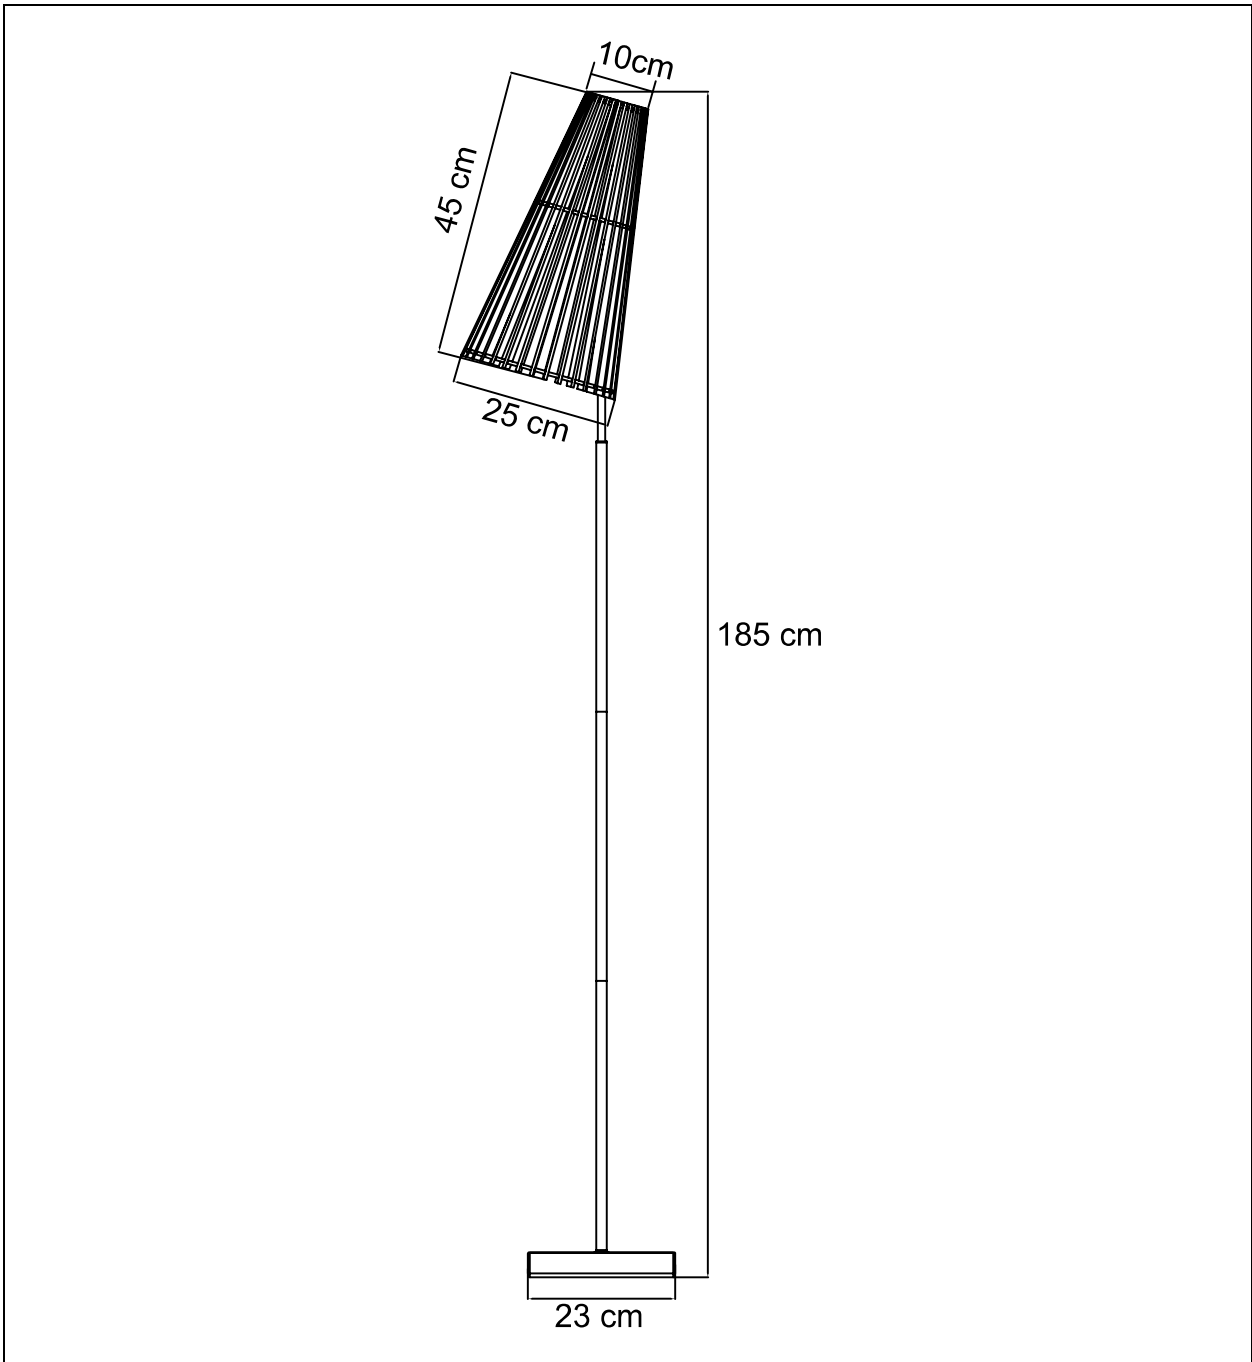

LUCIDE

Item number: 46709/01/30

Technical details

Materials used:	Metal, textile
Color:	Black
Dimmable and how is fixture dimmable	No
Size:	Height: 185 cm
	Length: 28 cm
	Width: 25 cm
	Net weight: 5.1 kgs
Power requirements:	220V-240V~50Hz
Bulb type and maximum wattage:	E27, Max.40W
Number of bulbs:	1
IP degree:	IP20