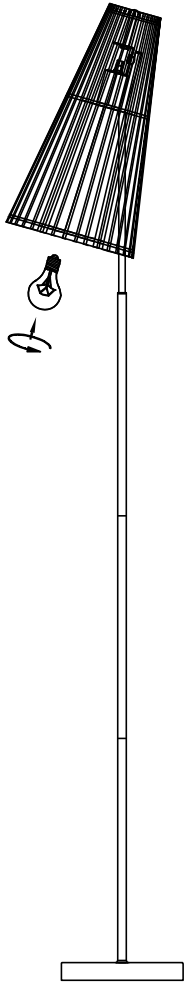

LUCIDE

Item number: 46709/01/30

Technical details

Materials used:	Metal, textile
Color:	Black
Dimmable and how is fixture dimmable	No
Size:	Height: 185 cm
	Length: 28 cm
	Width: 25 cm
	Net weight: 5.1 kgs
Power requirements:	220V-240V~50Hz
Bulb type and maximum wattage:	E27, Max.40W
Number of bulbs:	1
IP degree:	IP20

1

2

3

4

5

6

ON OFF

Warranty declaration: