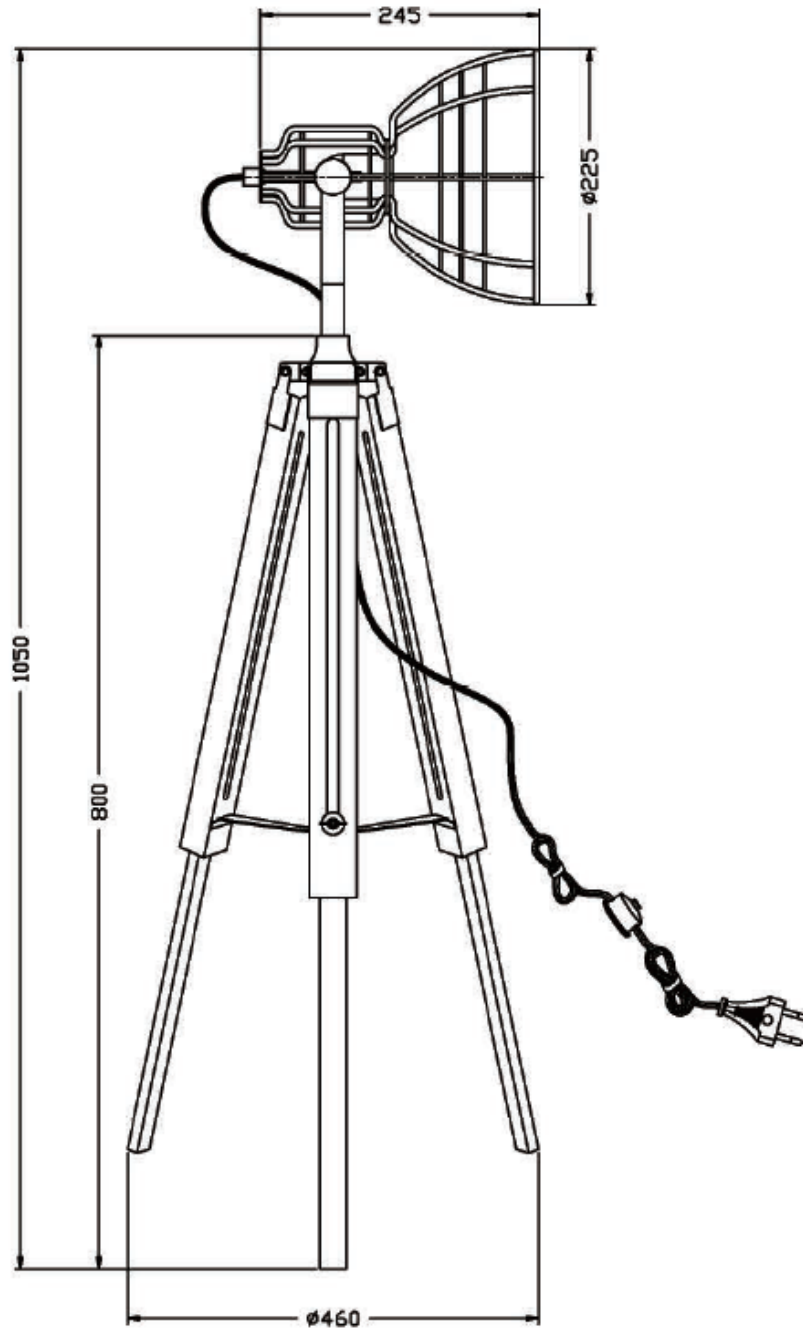

LUCIDE

Line drawing of the item

Item number: 45757/01/30

Technical details

Materials used:	Metal + Wood
Color:	Natural / Matt black
Dimmable and how is fixture dimmable	N/A
Size:	Height: 105cm
	Length: 46cm
	Width: 46cm
	Net weight: 2.2kg
Power requirements:	220-240V~50Hz
Bulb type and maximum wattage:	E27 MAX.60W
Number of bulbs:	1 x E27
IP degree:	IP20