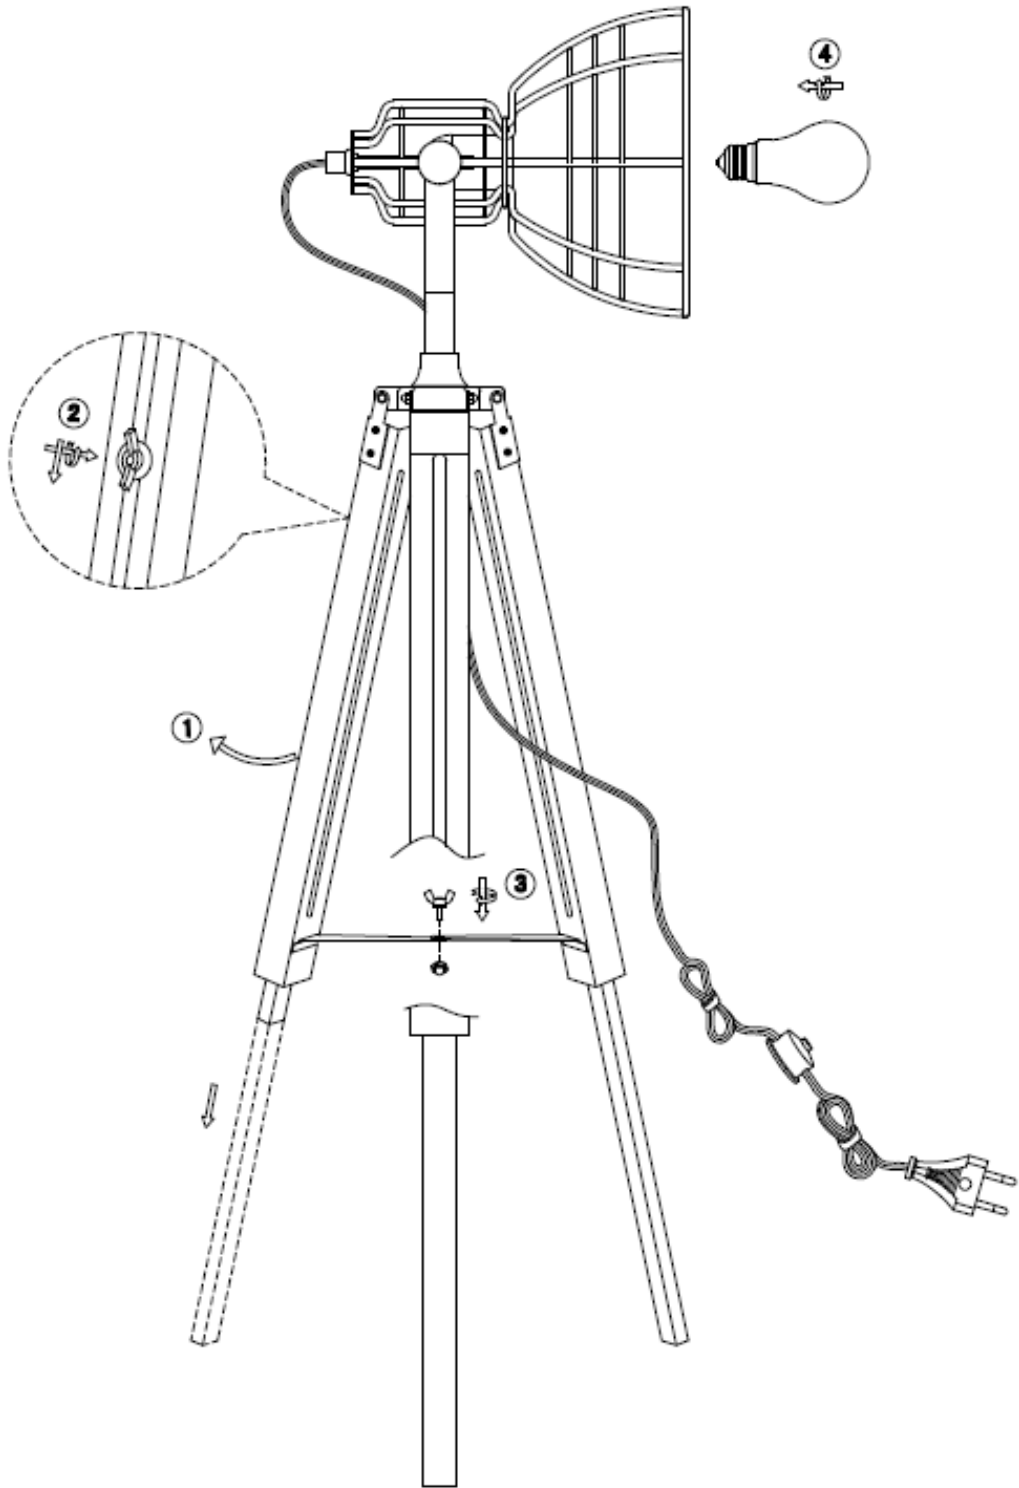

LUCIDE

Line drawing of the item

Item number: 45757/01/30

Technical details

Materials used:	Metal + Wood
Color:	Natural / Matt black
Dimmable and how is fixture dimmable	N/A
Size:	Height: 105cm
	Length: 46cm
	Width: 46cm
	Net weight: 2.2kg
Power requirements:	220-240V~50Hz
Bulb type and maximum wattage:	E27 MAX.60W
Number of bulbs:	1 x E27
IP degree:	IP20