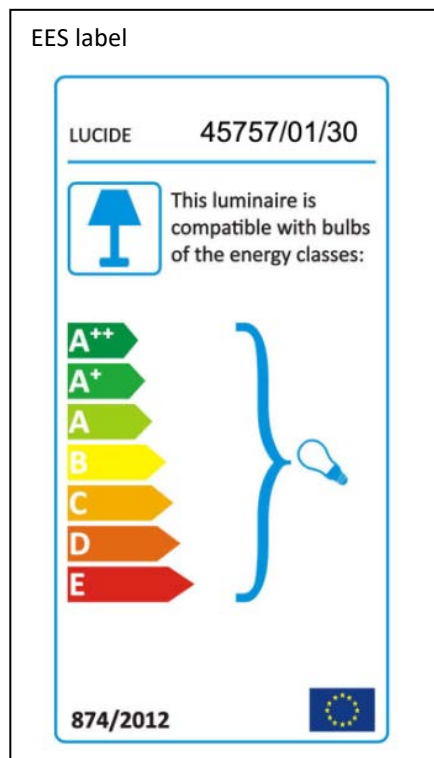

Von der Garantie ausgenommen: 1. Gebrochene Glasteile der Fassung werden nur innerhalb von 14 Tagen ab Kauf durch den Endkunden ersetzt. 2. Normaler Verschleiß, Verfärbungen aufgrund des normalen Gebrauchs. 3. Beschädigungen aufgrund externer Ursachen wie Feuer, Wasser, unsachgemäße Nutzung/ Installation oder Wartung des Produkts.

Kunden müssen das defekte Produkt/Teil und den Originalkaufbeleg einsenden, um Garantieansprüche geltend zu machen.

Deklaracja gwarancji:

LucideNV gwarantuje, że dostarczone produkty będą wolne od defektów materiałowych oraz produkcyjnych przez okres 2 lat od daty zakupu przez użytkownika końcowego, jeżeli urządzenie jest zainstalowane i prawidłowo utrzymywane zgodnie z instrukcją obsługi.

Wyłączenie z gwarancji: 1. Rozbite szkło zostanie wymienione tylko do 14 dni od momentu zakupu przez użytkownika końcowego. 2. Normalne zużycie, utrata koloru w wyniku normalnego użytkowania. 3. Uszkodzenie spowodowane czynnikami zewnętrznymi takimi, jak ogień, woda, nieprawidłowe używanie/ instalacja lub utrzymywanie produktu.

W celu uzyskania gwarancji klient musi zwrócić uszkodzony przedmiot oraz oryginalny dowód zakupu.

Other languages of the manual and further explanations can be found on our website.