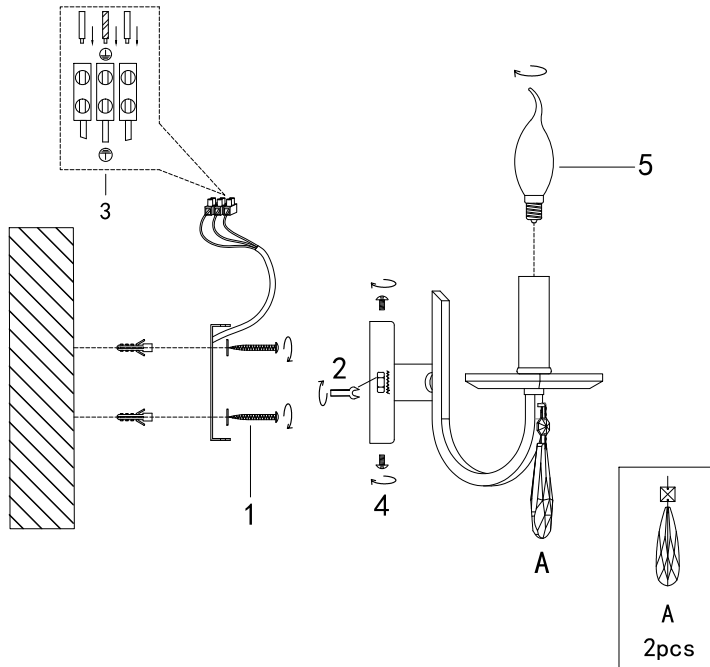

# Instruction

FR1006WL-02G

2 x E14 (40W)

Model: FR1006WL-02G  
Collection: Crystal

Wall Lamps