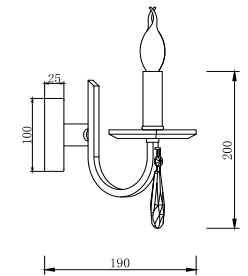

# Instruction

FR1006WL-02G

2 x E14 (40W)

Model: FR1006WL-02G  
Collection: Crystal

Wall Lamps