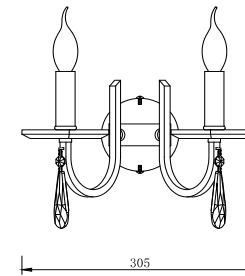

# Instruction

FR1006WL-02G

2 x E14 (40W)

Model: FR1006WL-02G  
Collection: Crystal

Wall Lamps