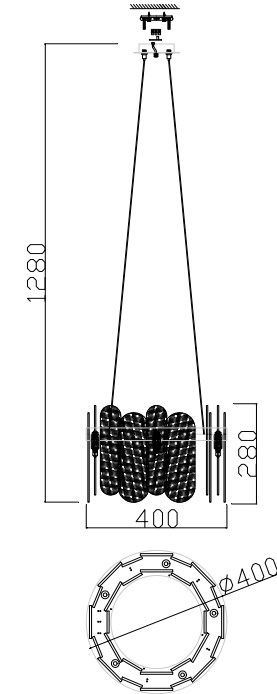

FREYA
TRADITION OF QUALITY

Instruction

FR5141PL-05BS

5 x G9 (35W)

Model: FR5141PL-05BS

Collection: Modern

Pendant Lamps