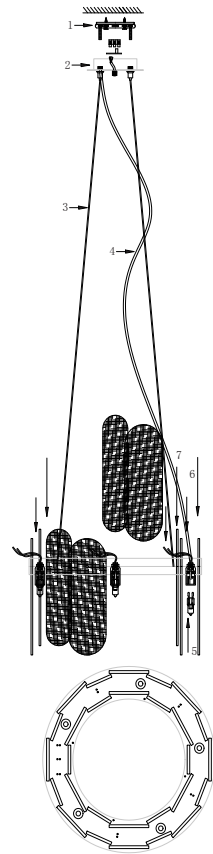

FREYA
TRADITION OF QUALITY

Instruction

FR5141PL-05BS

5 x G9 (35W)

Model: FR5141PL-05BS

Collection: Modern

Pendant Lamps