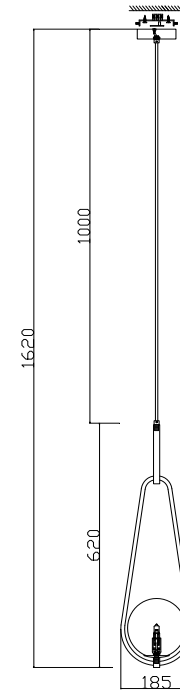

FREYA
TRADITION OF QUALITY

Instruction

FR5144PL-01TR

1 x G9 (35W)

Model: FR5144PL-01TR
Collection: Modern

Pendant Lamps