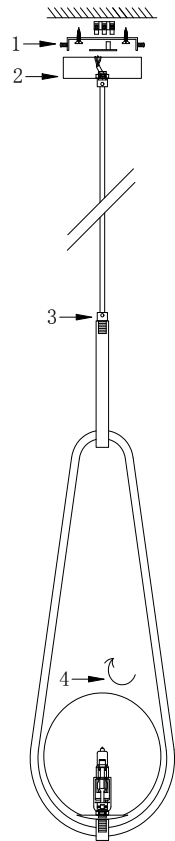

FREYA
TRADITION OF QUALITY

Instruction

FR5144PL-01TR

1 x G9 (35W)

Model: FR5144PL-01TR
Collection: Modern

Pendant Lamps