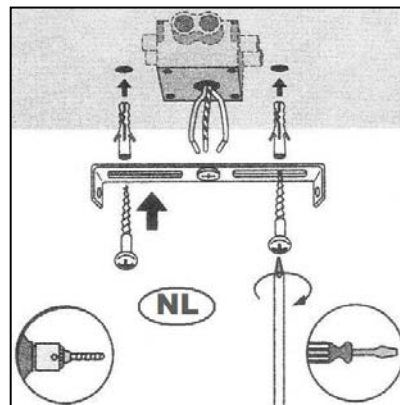

## Technical details

Materials used:	Iron+glass
Color:	black+brushed brass+smoked color glass
Dimmable and how is fixture dimmable	
Size:	Height: 12CM
	Length: 16CM
	Width: 10.5CM
	Net weight: 0.3 KGS
Power requirements:	220-240V~50Hz
Bulb type and maximum wattage:	E14 Max.25W
Number of bulbs:	1 x E14
IP degree:	IP 20