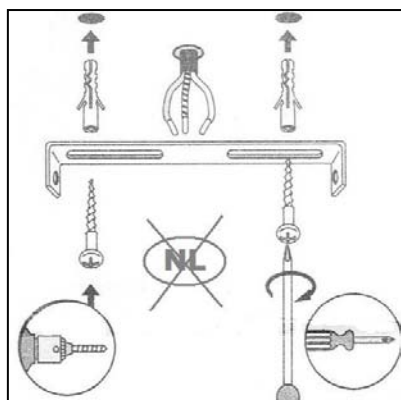

## Technical details

Materials used:	Iron+glass
Color:	black+brushed brass+smoked color glass
Dimmable and how is fixture dimmable	
Size:	Height: 12CM
	Length: 16CM
	Width: 10.5CM
	Net weight: 0.3 KGS
Power requirements:	220-240V~50Hz
Bulb type and maximum wattage:	E14 Max.25W
Number of bulbs:	1 x E14
IP degree:	IP 20