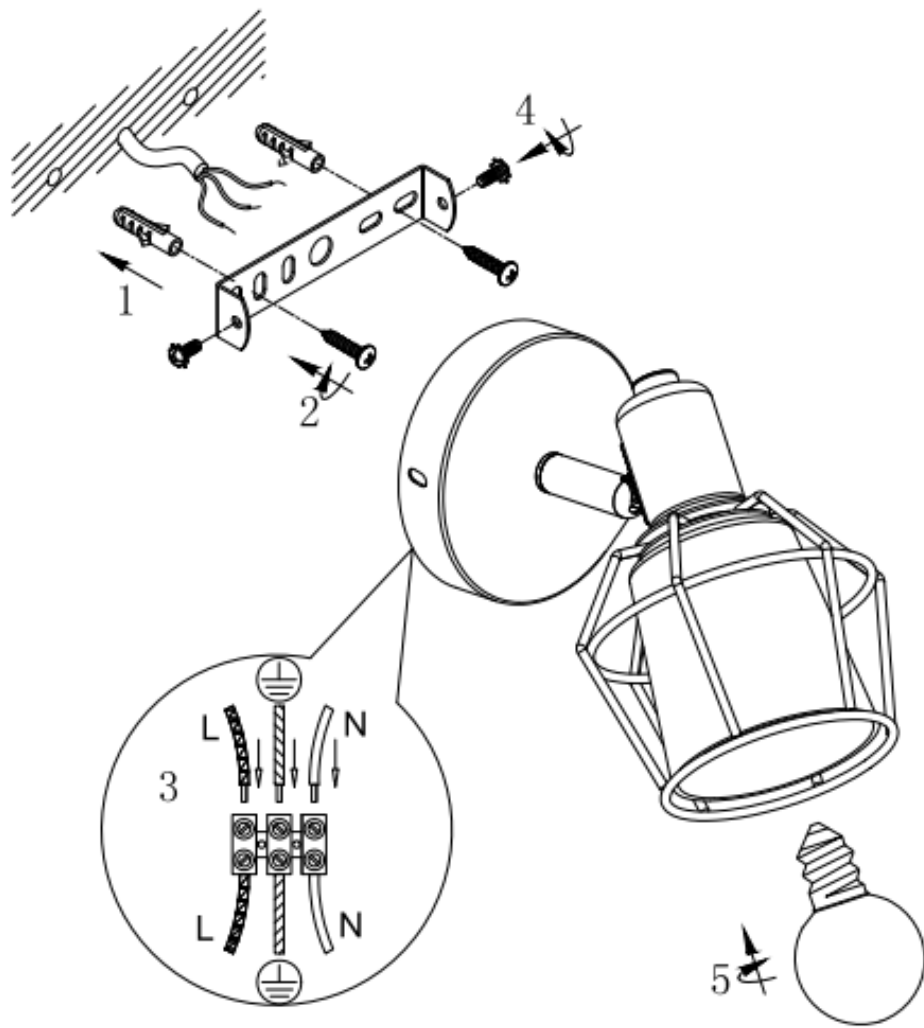

## Technical details

Materials used:	Iron+glass
Color:	black+brushed brass+smoked color glass
Dimmable and how is fixture dimmable	
Size:	Height: 12CM
	Length: 16CM
	Width: 10.5CM
	Net weight: 0.3 KGS
Power requirements:	220-240V~50Hz
Bulb type and maximum wattage:	E14 Max.25W
Number of bulbs:	1 x E14
IP degree:	IP 20