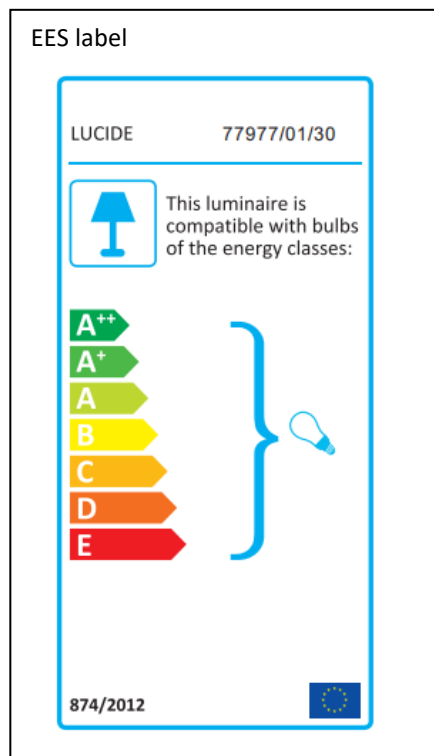

Von der Garantie ausgenommen: 1. Gebrochene Glasteile der Fassung werden nur innerhalb von 14 Tagen ab Kauf durch den Endkunden ersetzt. 2. Normaler Verschleiß, Verfärbungen aufgrund des normalen Gebrauchs. 3. Beschädigungen aufgrund externer Ursachen wie Feuer, Wasser, unsachgemäße Nutzung/ Installation oder Wartung des Produkts.

Kunden müssen das defekte Produkt/Teil und den Originalkaufbeleg einsenden, um Garantieansprüche geltend zu machen.

Deklaracja gwarancji:

LucideNV gwarantuje, że dostarczone produkty będą wolne od defektów materiałowych oraz produkcyjnych przez okres 2 lat od daty zakupu przez użytkownika końcowego, jeżeli urządzenie jest zainstalowane i prawidłowo utrzymywane zgodnie z instrukcją obsługi.

Wyłączenie z gwarancji: 1. Rozbite szkło zostanie wymienione tylko do 14 dni od momentu zakupu przez użytkownika końcowego. 2. Normalne zużycie, utrata koloru w wyniku normalnego użytkowania. 3. Uszkodzenie spowodowane czynnikami zewnętrznymi takimi, jak ogień, woda, nieprawidłowe używanie/ instalacja lub utrzymywanie produktu.

W celu uzyskania gwarancji klient musi zwrócić uszkodzony przedmiot oraz oryginalny dowód zakupu.

Other languages of the manual and further explanations can be found on our website.