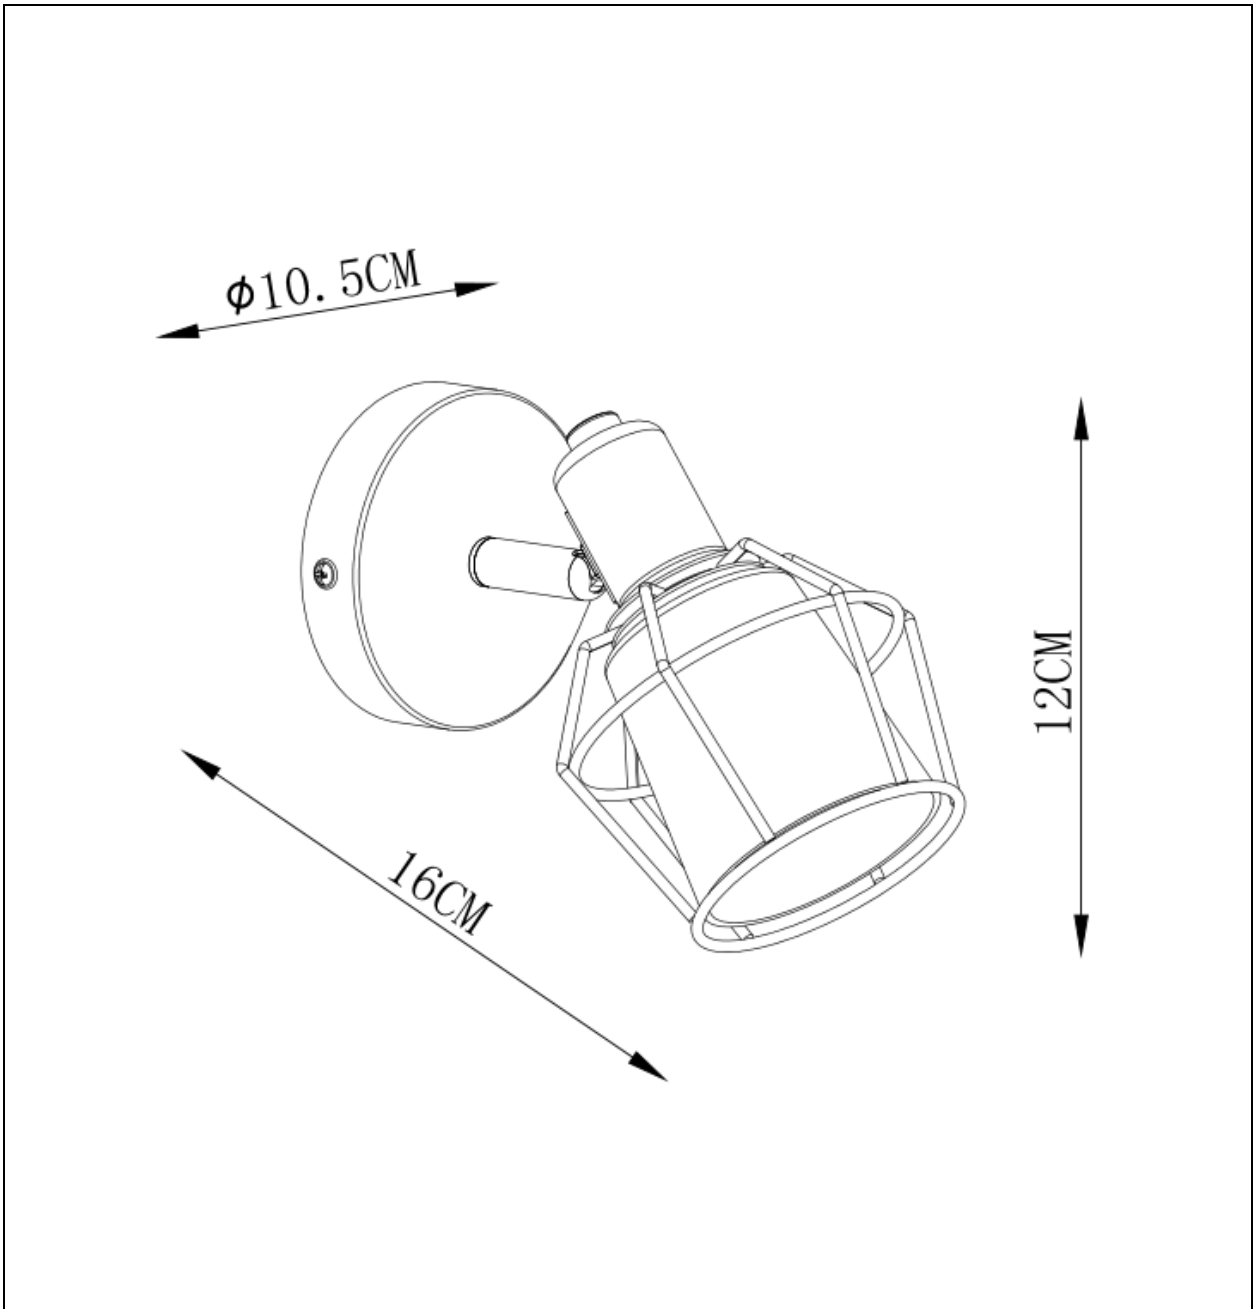

LUCIDE

Item number: 77977/01/30

Technical details

Materials used:	Iron+glass
Color:	black+brushed brass+smoked color glass
Dimmable and how is fixture dimmable	
Size:	Height: 12CM
	Length: 16CM
	Width: 10.5CM
	Net weight: 0.3 KGS
Power requirements:	220-240V~50Hz
Bulb type and maximum wattage:	E14 Max.25W
Number of bulbs:	1 x E14
IP degree:	IP 20