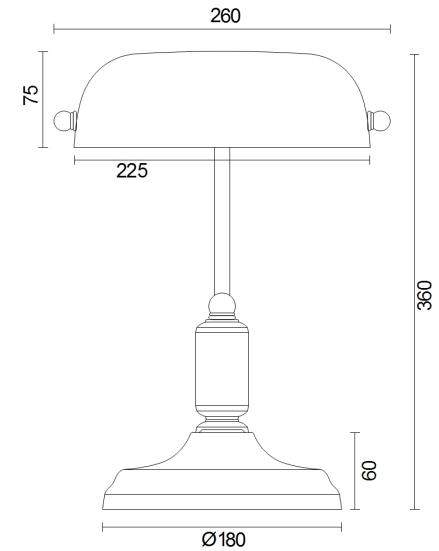

Instruction

Collection: TABLE & FLOOR

Series: KIWI

Model: Z153-TL-01-BS

Mobile

- Mobile

1 x E27 (40W)

MAYTONI
DECORATIVE LIGHTING