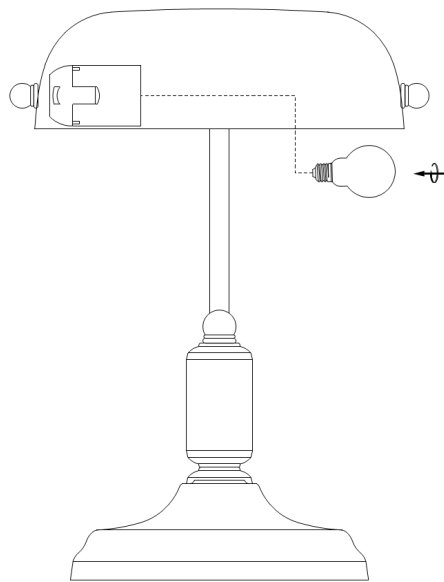

Instruction

Collection: TABLE & FLOOR

Series: KIWI

Model: Z153-TL-01-BS

Mobile

- Mobile

1 x E27 (40W)

MAYTONI
DECORATIVE LIGHTING