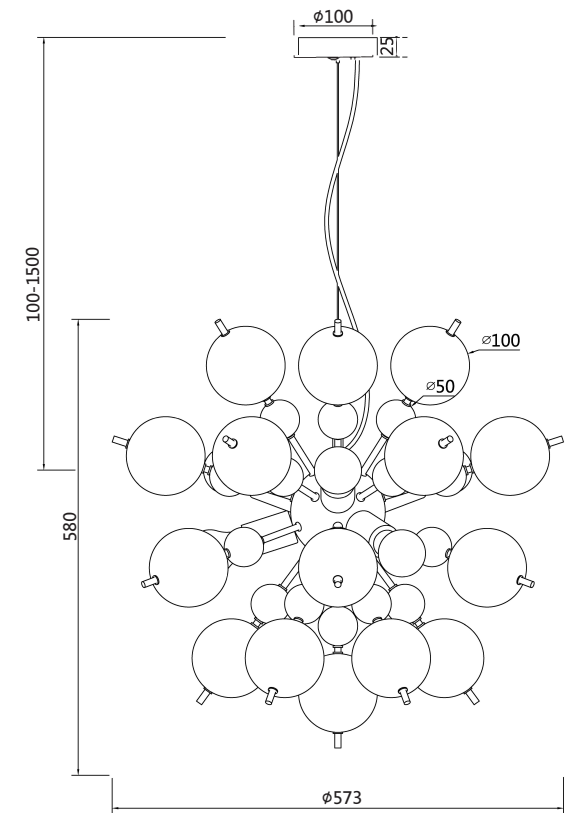

Instruction

MOD133PL-06CH

6 x E27 (60W)

Model: MOD133PL-06CH
Collection: Modern

Pendant Lamps