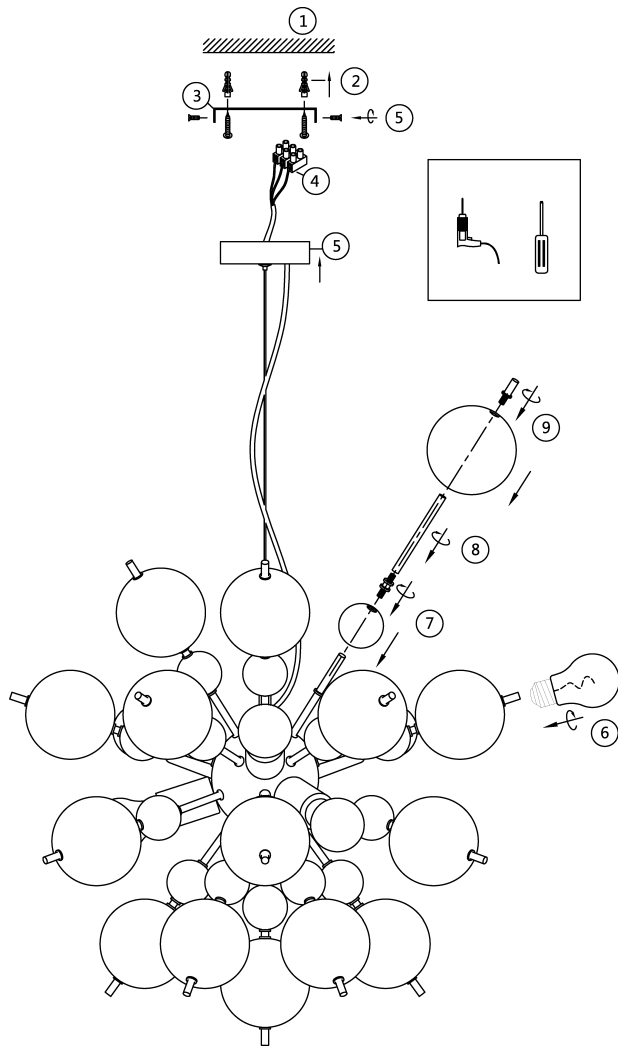

Instruction

MOD133PL-06CH

6 x E27 (60W)

Model: MOD133PL-06CH
Collection: Modern

Pendant Lamps