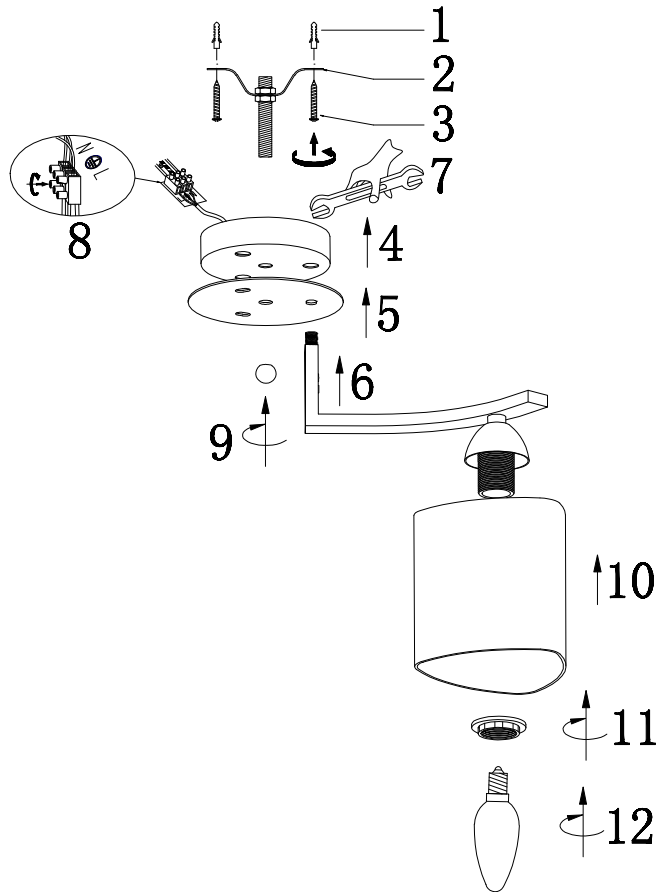

FREYA
TRADITION OF QUALITY

Instruction

FR5454CL-03CH

3 x E14 (40W)

Model: FR5454CL-03CH

Series: Sol

Ceiling Lamps