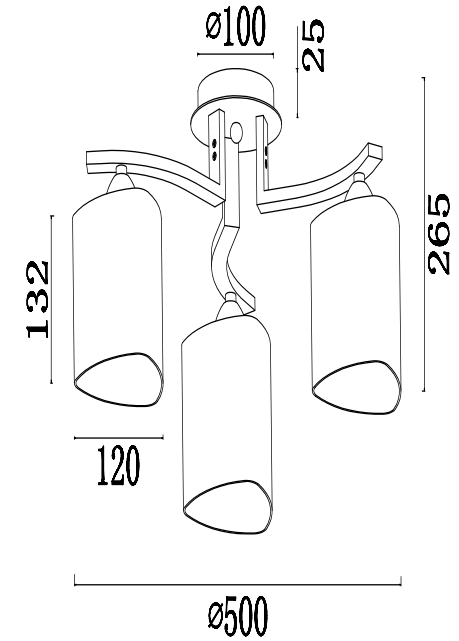

FREYA
TRADITION OF QUALITY

Instruction

FR5454CL-03CH

3 x E14 (40W)

Model: FR5454CL-03CH

Series: Sol

Ceiling Lamps