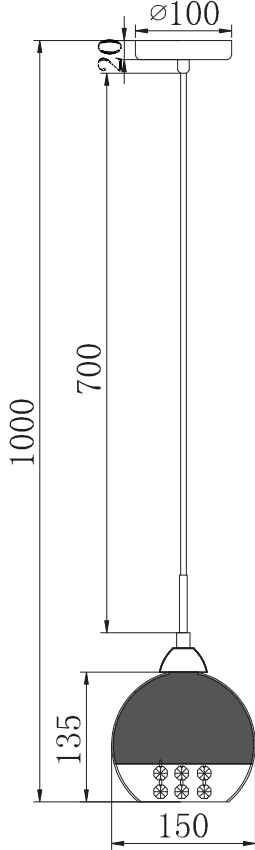

Instruction

Collection: Pendant
Series: Iceberg
Model: P012-PL-01-N
Pendant lamp

A = 9

 – Pendant lamp

1 x E14 (60w)

MAYTONI
DECORATIVE LIGHTING
www.maytoni.de