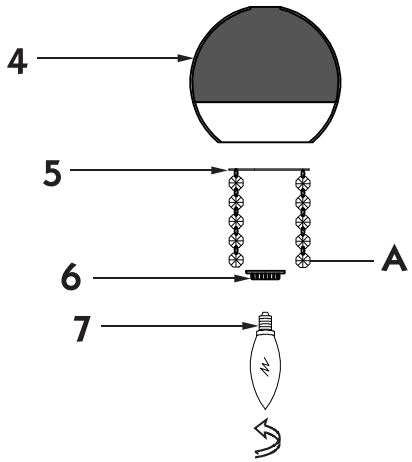

Instruction

Collection: Pendant
Series: Iceberg
Model: P012-PL-01-N
Pendant lamp

A = 9

 – Pendant lamp

1 x E14 (60w)

MAYTONI
DECORATIVE LIGHTING
www.maytoni.de