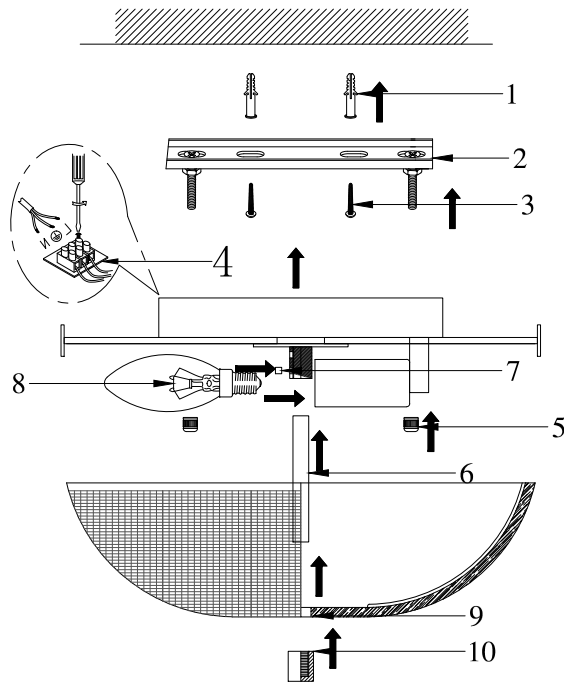

Instruction

C046CL-03N

Gross Weight: 0 kg

Net Weight: 0 kg

Volume: 0 m³

Weight and Volume Margin of Error: $\pm 10\%$

Color: Nickel

Material: Metal

3 x E14 (40W)

Model: C046CL-03N

Collection: Ceiling & Wall

Series: New Series 046

Ceiling Lamps