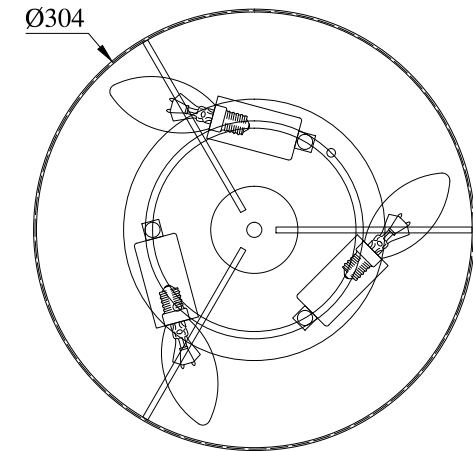

Instruction

C046CL-03N

Gross Weight: 0 kg

Net Weight: 0 kg

Volume: 0 m³

Weight and Volume Margin of Error: $\pm 10\%$

Color: Nickel

Material: Metal

3 x E14 (40W)

Model: C046CL-03N

Collection: Ceiling & Wall

Series: New Series 046

Ceiling Lamps