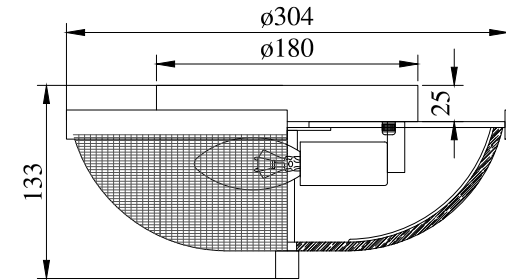

Instruction

C046CL-03N

Gross Weight: 0 kg

Net Weight: 0 kg

Volume: 0 m³

Weight and Volume Margin of Error: $\pm 10\%$

Color: Nickel

Material: Metal

3 x E14 (40W)

Model: C046CL-03N

Collection: Ceiling & Wall

Series: New Series 046

Ceiling Lamps