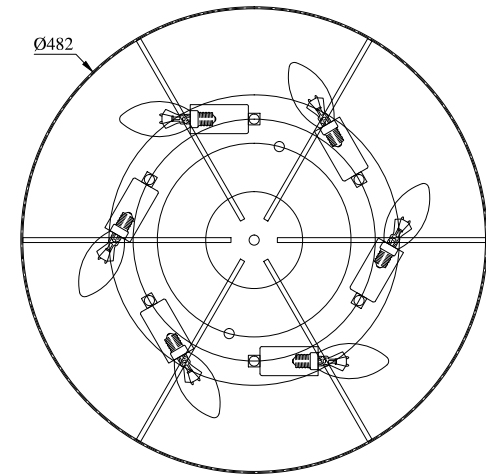

Instruction

C046CL-06N

Gross Weight: 0 kg

Net Weight: 0 kg

Volume: 0 m³

Weight and Volume Margin of Error: $\pm 10\%$

Color: Nickel

Material: Metal

6 x E14 (40W)

Model: C046CL-06N

Collection: Ceiling & Wall

Series: New Series 046

Ceiling Lamps