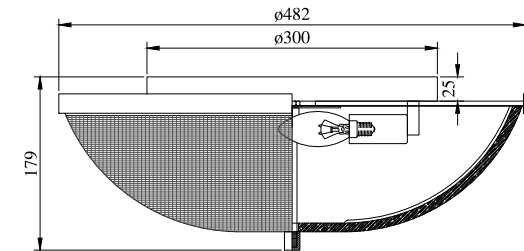

Instruction

C046CL-06N

Gross Weight: 0 kg

Net Weight: 0 kg

Volume: 0 m³

Weight and Volume Margin of Error: $\pm 10\%$

Color: Nickel

Material: Metal

6 x E14 (40W)

Model: C046CL-06N

Collection: Ceiling & Wall

Series: New Series 046

Ceiling Lamps