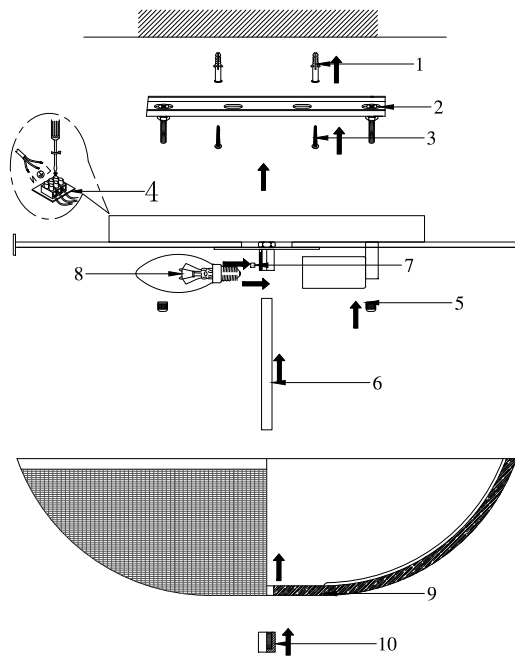

Instruction

C046CL-06N

Gross Weight: 0 kg

Net Weight: 0 kg

Volume: 0 m³

Weight and Volume Margin of Error: $\pm 10\%$

Color: Nickel

Material: Metal

6 x E14 (40W)

Model: C046CL-06N

Collection: Ceiling & Wall

Series: New Series 046

Ceiling Lamps