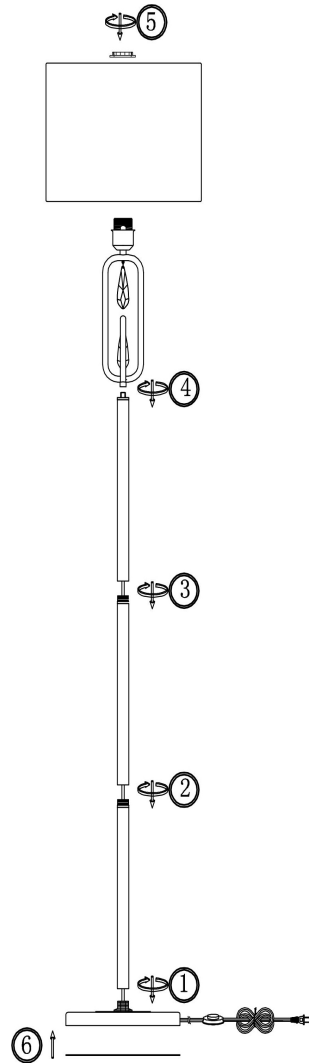

FREYA
TRADITION OF QUALITY

Instruction

FR1007FL-01BS

1xE27 60W

Model: FR1007FL-01BS
Collection: Crystal

Floor Lamps