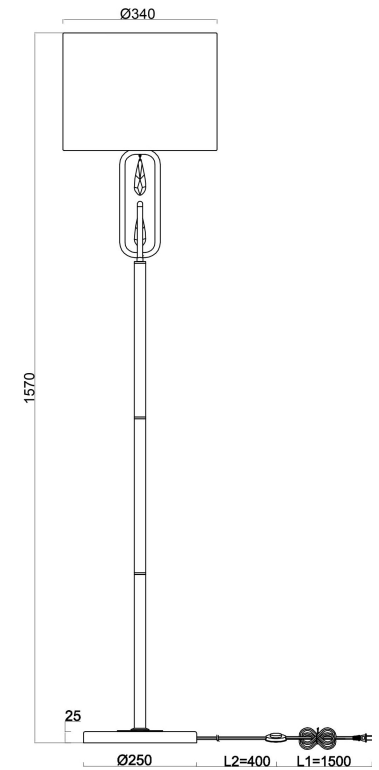

FREYA
TRADITION OF QUALITY

Instruction

FR1007FL-01BS

1xE27 60W

Model: FR1007FL-01BS
Collection: Crystal

Floor Lamps