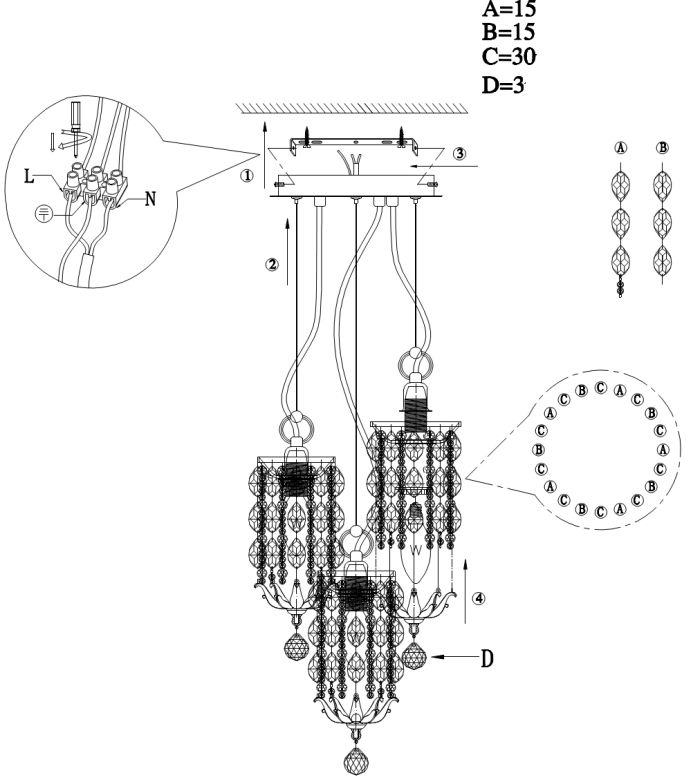

# Instruction

Collection: DIAMANT CRYSTAL  
Series: RONTA  
Model: DIA107-PL-03-R  
Ceiling

  
3 x E14 (60W)

**MAYTONI**  
DECORATIVE LIGHTING  
[www.maytoni.de](http://www.maytoni.de)