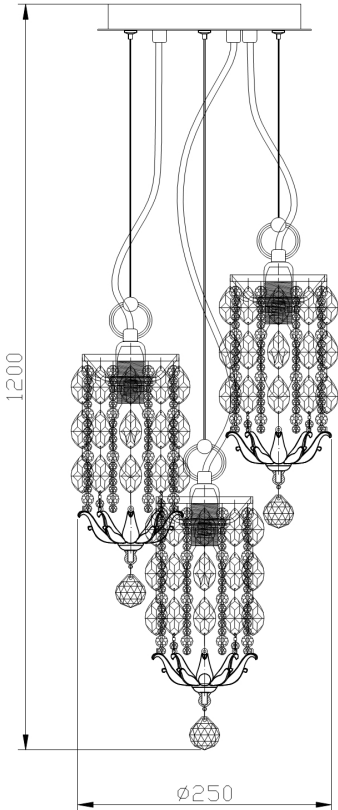

# Instruction

Collection: DIAMANT CRYSTAL  
Series: RONTA  
Model: DIA107-PL-03-R  
Ceiling

  
3 x E14 (60W)

**MAYTONI**  
DECORATIVE LIGHTING  
[www.maytoni.de](http://www.maytoni.de)