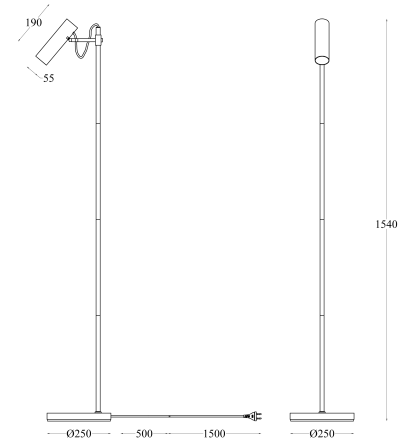

Instruction

MOD129FL-01B

1 x GU10 (40W)

Model: MOD129FL-01B
Collection: Technical

Floor Lamps