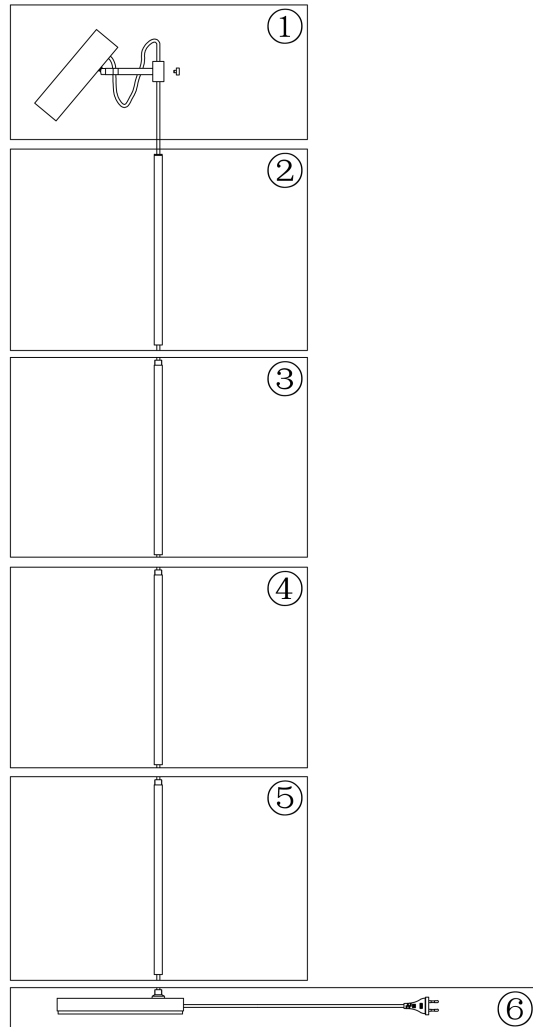

Instruction

MOD129FL-01B

1 x GU10 (40W)

Model: MOD129FL-01B
Collection: Technical

Floor Lamps