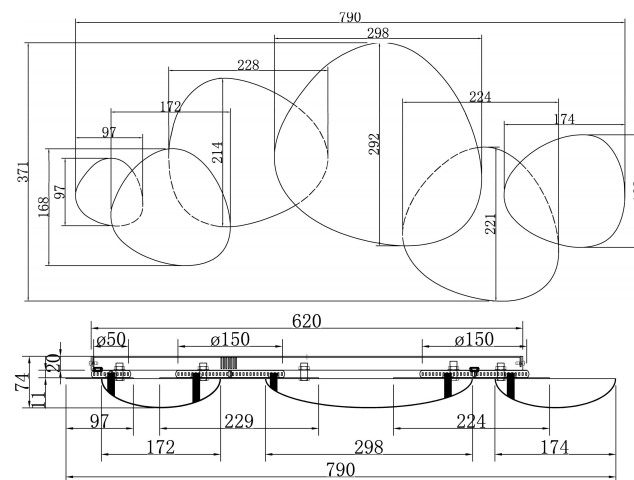

Instruction

MOD314WL-L13G3K

MAX 13W
550 Lumen

Model: MOD314WL-L13G3K

Collection: Modern

Wall Lamps