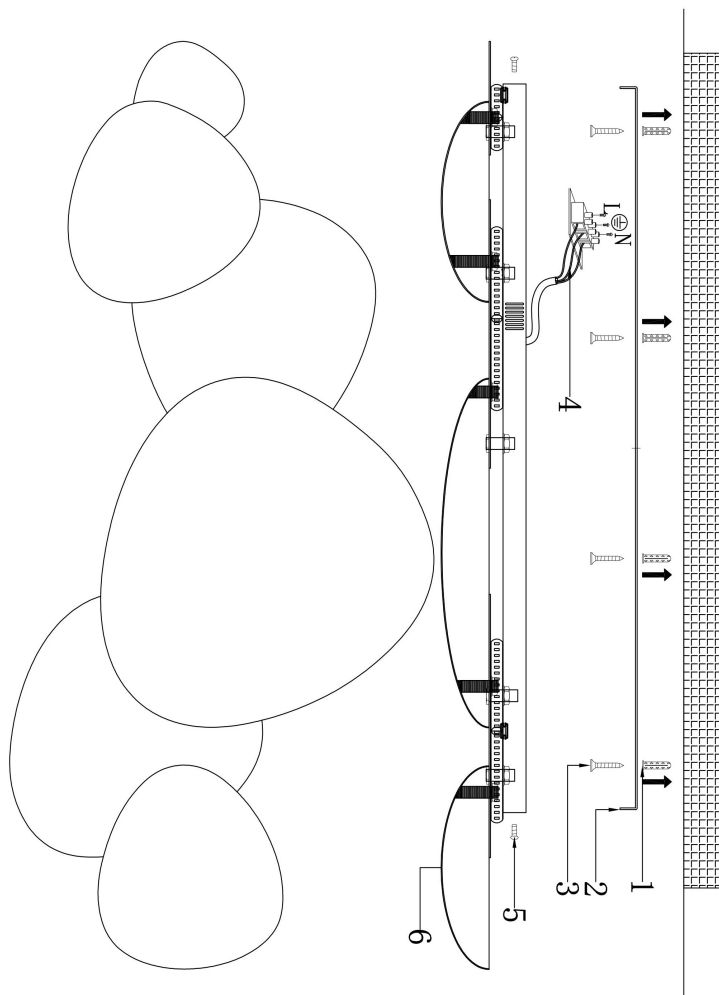

Instruction

MOD314WL-L13G3K

MAX 13W
550 Lumen

Model: MOD314WL-L13G3K

Collection: Modern

Wall Lamps