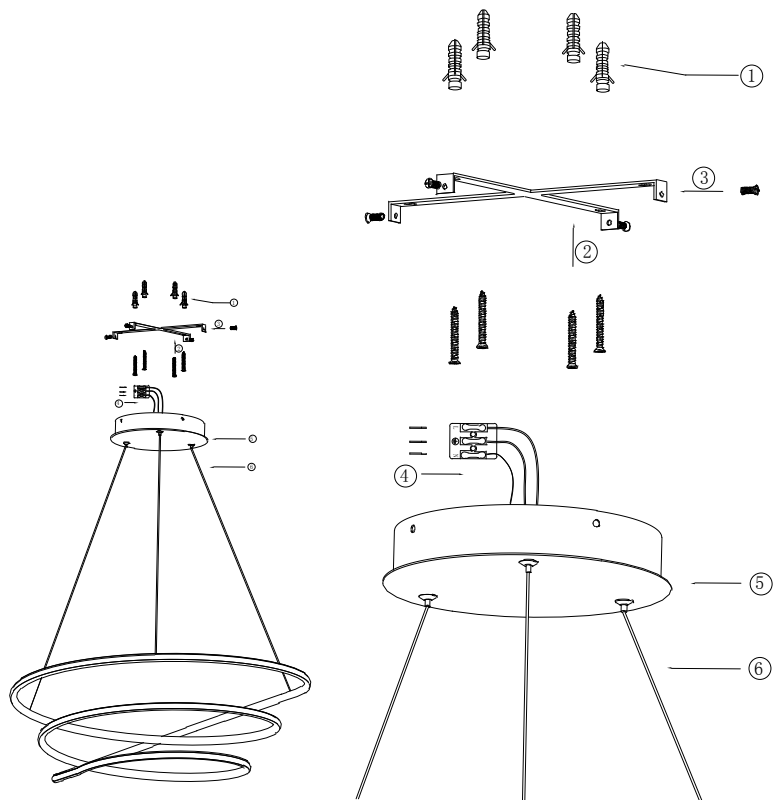

Instruction

MOD100PL-L88W

MAX 88W
6900 Lumen

Model: MOD100PL-L88W
Collection: Technical
Series: Nola

Ceiling Lamps