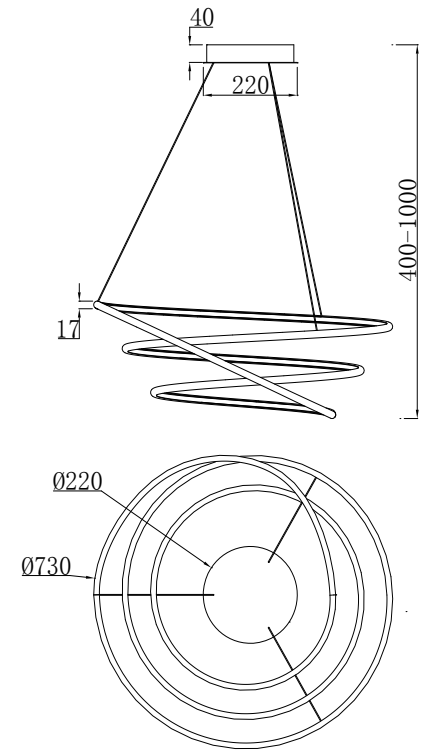

Instruction

MOD100PL-L88W

MAX 88W
6900 Lumen

Model: MOD100PL-L88W
Collection: Technical
Series: Nola

Ceiling Lamps