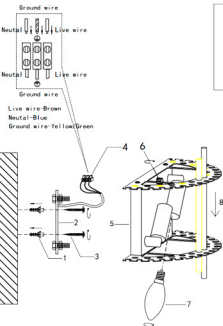

ENGLISH IP20

Specification of installation

In order to ensure safety use, please notice the following items:

- Read and understand the whole Specification.
- Suitable for the use of 220-240V and 50-60Hz.
- Must be installed on the fixed places and be checked annually
- Please wear gloves as instalment and avoid rot on the surface of plating.
- Please turn off the lighting source by soft cloth as cleaning prohibited to use of rotted detergent.
- Please connect with the local sales service center when there are any abnormality.

CEILING PAN SIZE:

FIXTURE SIZE:

250

125

H220

Product coding: AURELIO AP2

1. Wall anchor
2. Mounting
3. Self-tapping screw
4. Terminal
5. Wall socket
6. Round nuts
7. E14 bulb
8. Iron bar and glass rod