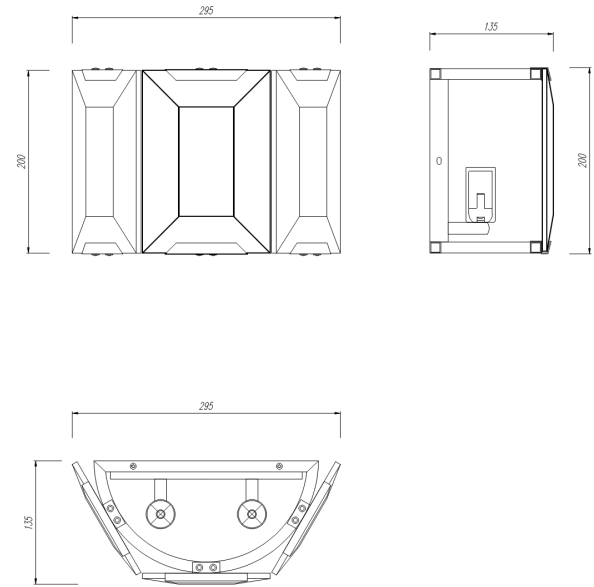

# Instruction

Collection: MODERN  
Series: CEREZO  
Model: MOD202WL-02N  
Ceiling

- Ceiling

2 x E14 (40W)

**MAYTONI**  
DECORATIVE LIGHTING

[www.maytoni.de](http://www.maytoni.de)