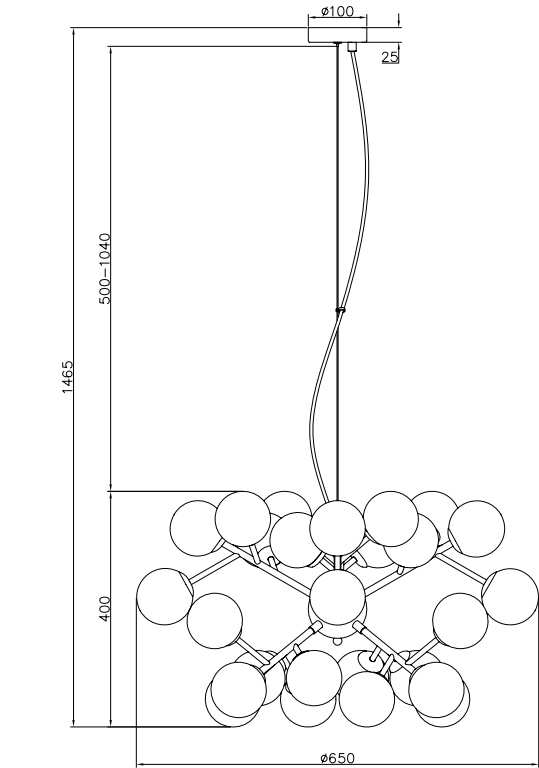

Instruction

MOD545PL-24G

24 x G9 (28W)

Model: MOD545PL-24G
Collection: Modern
Series: Dallas

Pendant Lamps