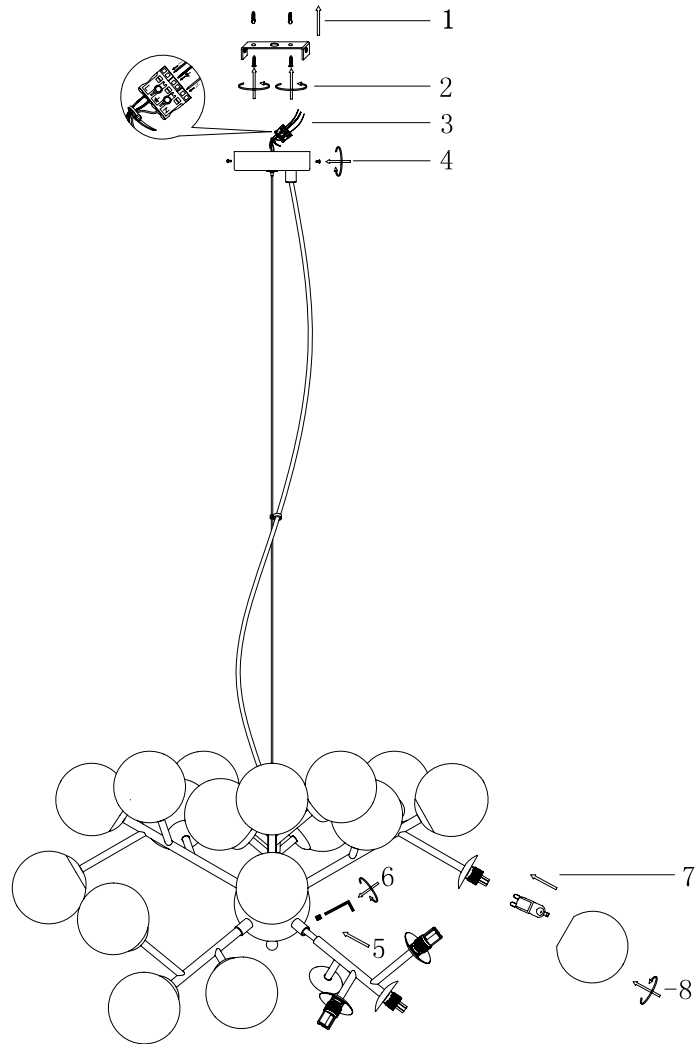

Instruction

MOD545PL-24G

24 x G9 (28W)

Model: MOD545PL-24G
Collection: Modern
Series: Dallas

Pendant Lamps