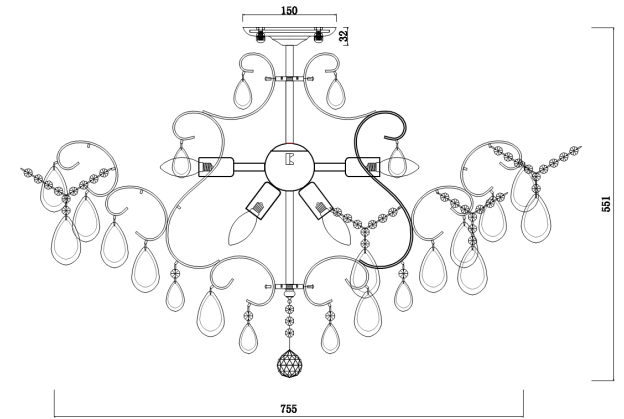

# INSTRUCTION

**Model:** FR2302CL-09S

**Chandelier**

A	B	C	D	E	F	G
1pcs	24pcs	60pcs	24pcs	12pcs	12pcs	24pcs

9 x E14 (40W)

FREYA-LIGHT.COM