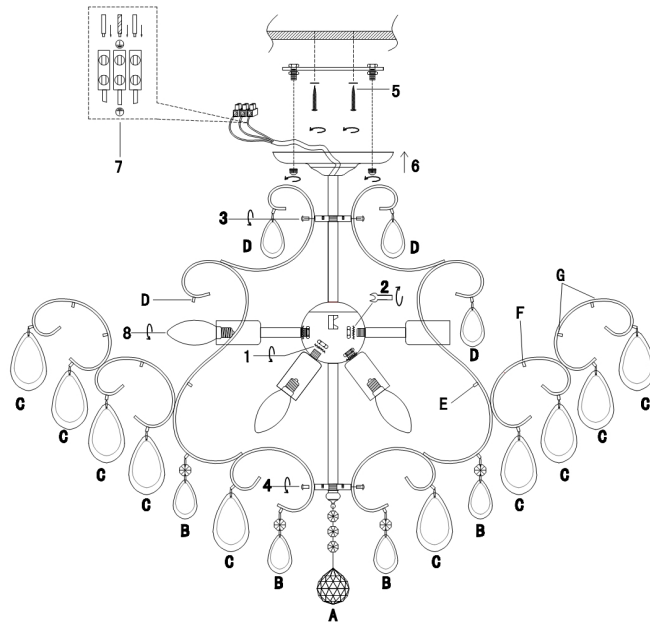

# INSTRUCTION

**Model:** FR2302CL-09S

**Chandelier**

A	B	C	D	E	F	G
1pcs	24pcs	60pcs	24pcs	12pcs	12pcs	24pcs

9 x E14 (40W)

FREYA-LIGHT.COM