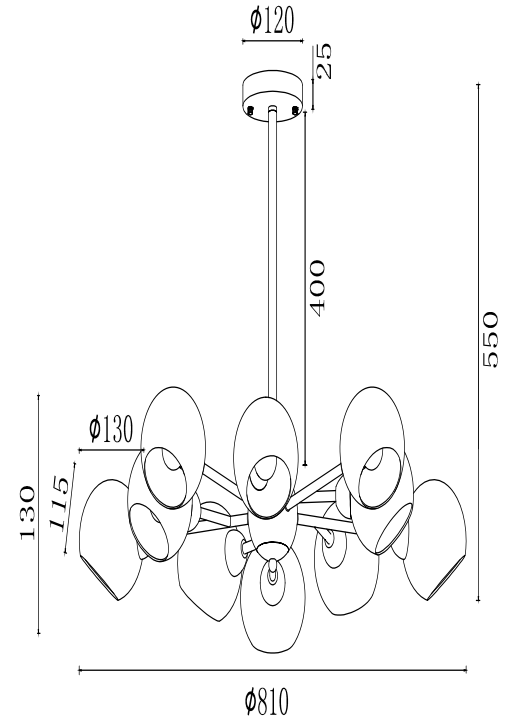

FREYA
TRADITION OF QUALITY

Instruction

FR5121PL-10G

10 x E14 (40W)

Model: FR5121PL-10G
Collection: Modern
Series: Sherry

Ceiling Lamps