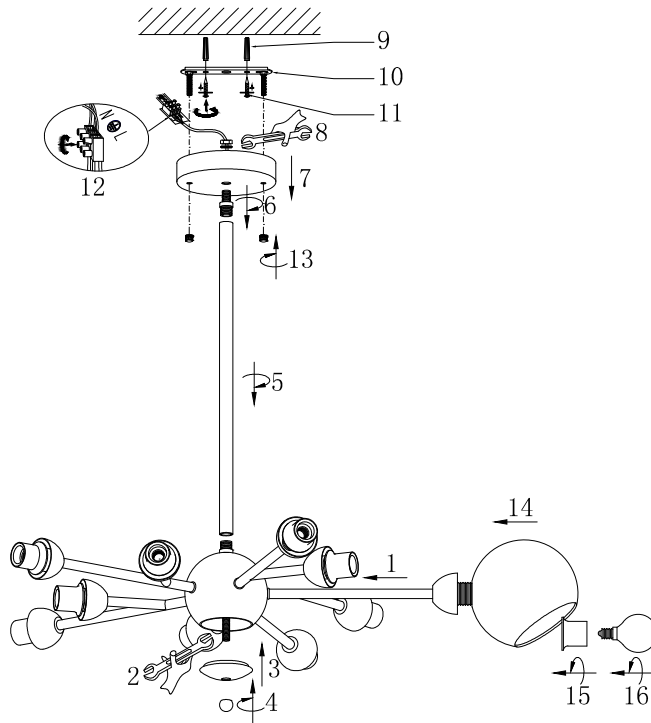

FREYA
TRADITION OF QUALITY

Instruction

FR5121PL-10G

10 x E14 (40W)

Model: FR5121PL-10G
Collection: Modern
Series: Sherry

Ceiling Lamps