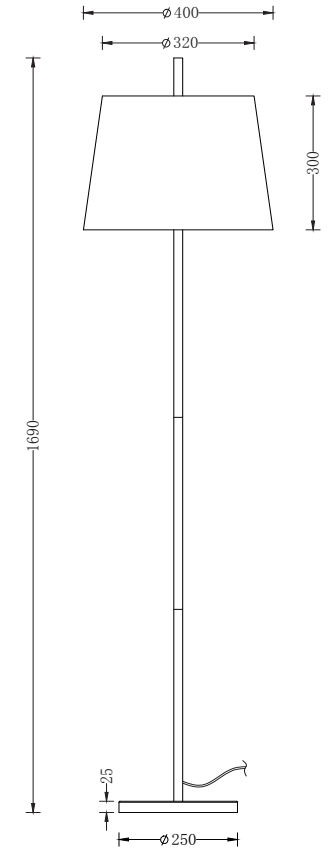

FREYA
TRADITION OF QUALITY

Instruction

FR5118FL-01BS

1 x E27 (40W)

Model: FR5118FL-01BS
Collection: Modern
Series: Sandy

Floor Lamps