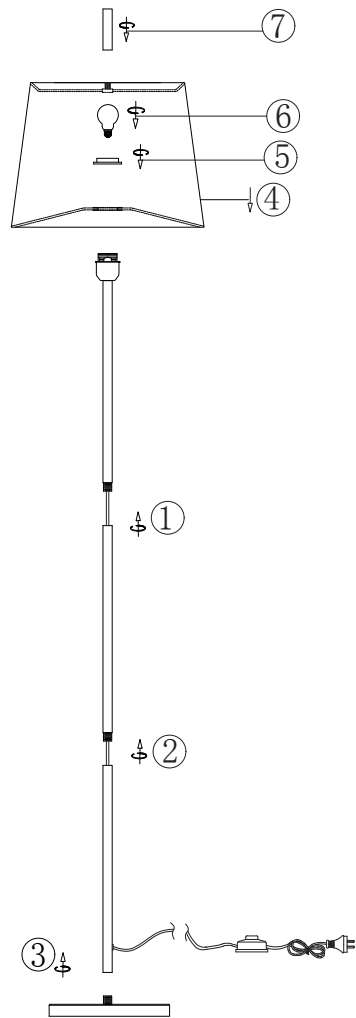

FREYA
TRADITION OF QUALITY

Instruction

FR5118FL-01BS

1 x E27 (40W)

Model: FR5118FL-01BS
Collection: Modern
Series: Sandy

Floor Lamps