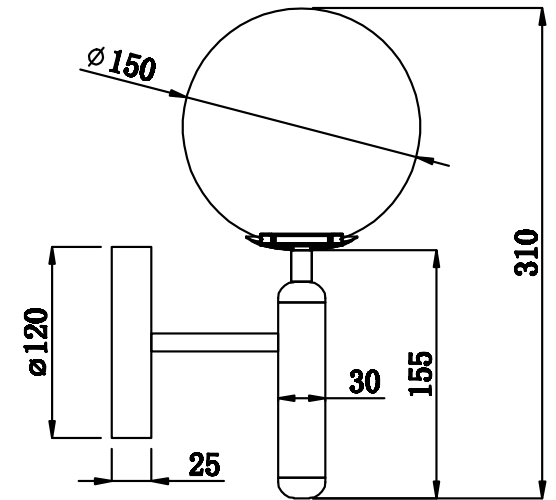

# Instruction

FR5124WL-01BS

1 x E14 (40W)

Model: FR5124WL-01BS

Collection: Modern

Wall Lamps