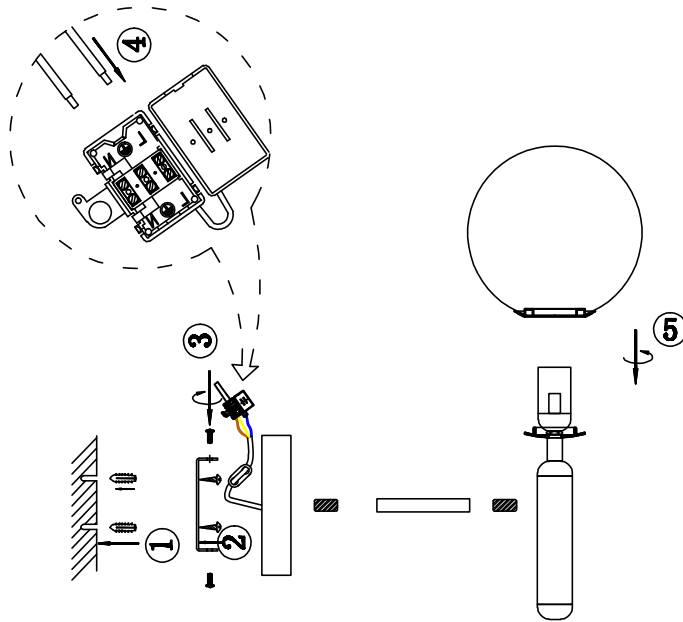

# Instruction

FR5124WL-01BS

1 x E14 (40W)

Model: FR5124WL-01BS

Collection: Modern

Wall Lamps